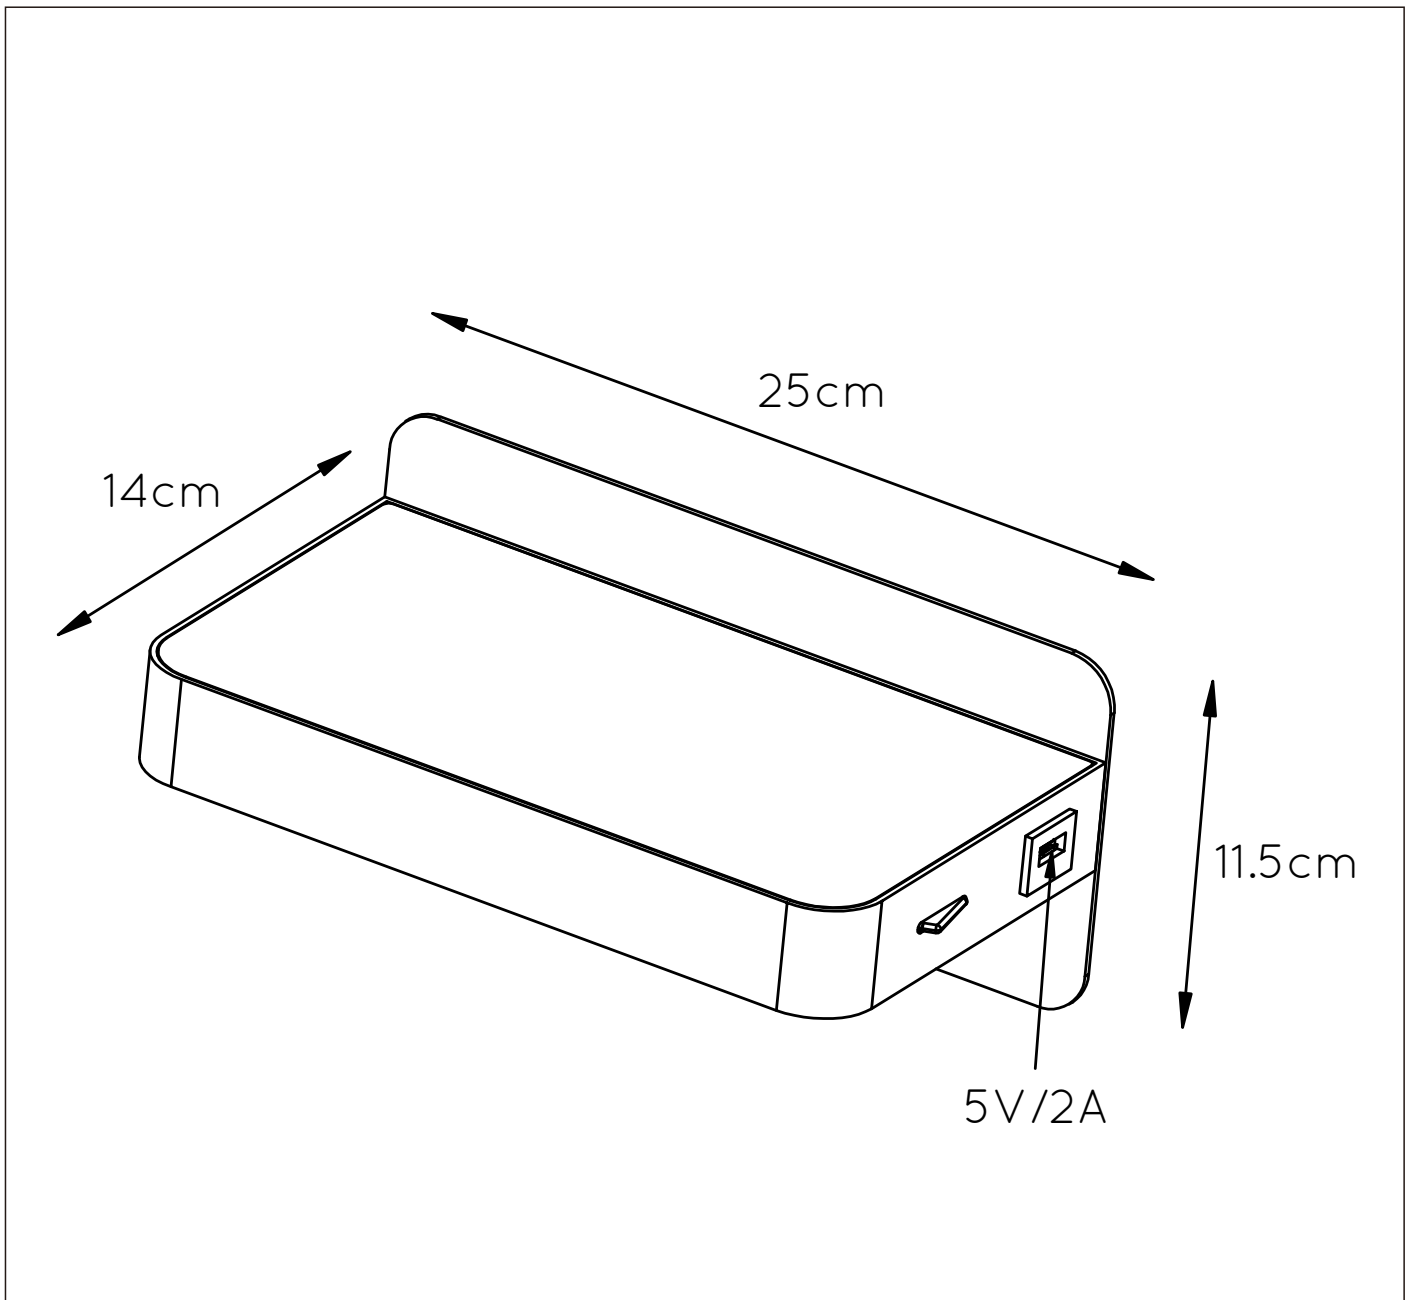

ATKIN

item number : 77280/05/30

EAN code : 5411212770820

item number : 77280/05/31

EAN code : 5411212770837

For more specifications, dimensions please visit

www.lucide.com