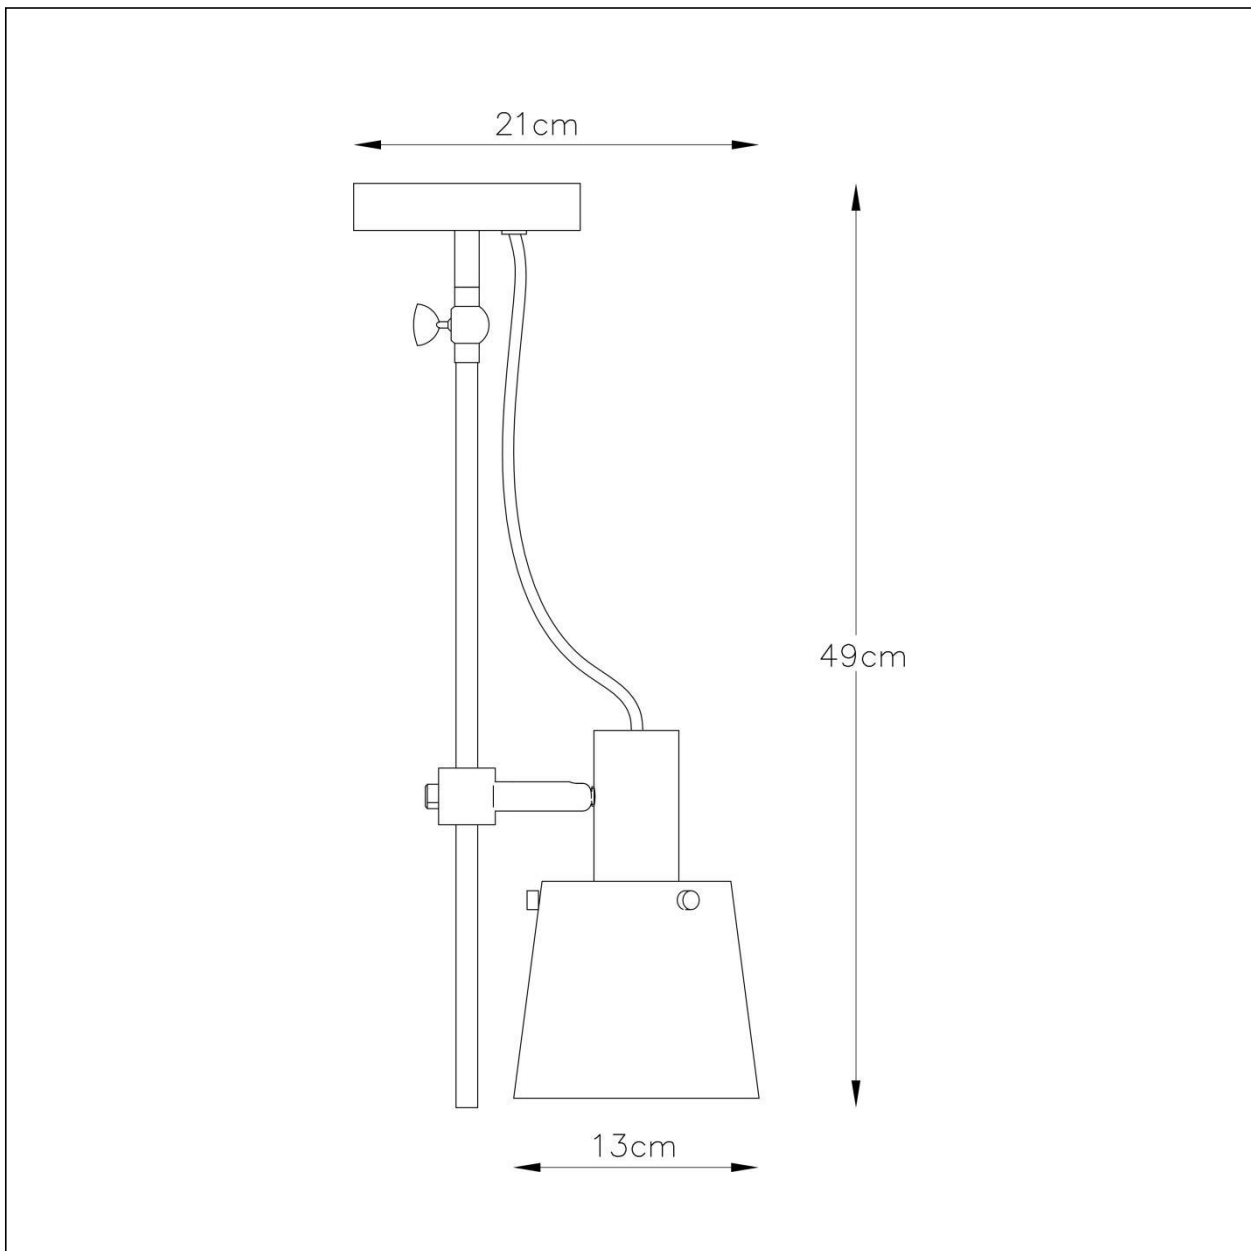

QUINNY

General

Dimensions LxWxH : 21 cm x 13 cm x 49 cm

Height minimum : 49 cm

Height maximum : 49 cm

Dimensions shade LxWxH : Ø13 cm x 11.5 cm

Main material : Steel

Ceiling rose material : Steel

Adjustable in height : Not In Height Adjustable

Directional : Rotatable & Tilttable (360 Degrees)

Cable : No Cable On Product

Cable length : -

Sensor : Without Sensor

Control : Light Switch Control

IP-Class : 20

Electric class : 2

Light source including : No

Lamp socket : E27

Light source number : 1

Power requirements : 220-240V~50Hz

Bulb type & maximum wattage : E27 Max. 40W

For more specifications of this product please visit

www.lucide.com

QUINNY

Item number : 74107/11/30

EAN code : 5411212740786

For more specifications of this product please visit

www.lucide.com

LUCIDE

INSTALLATION DRAWING SPECIFICATIONS