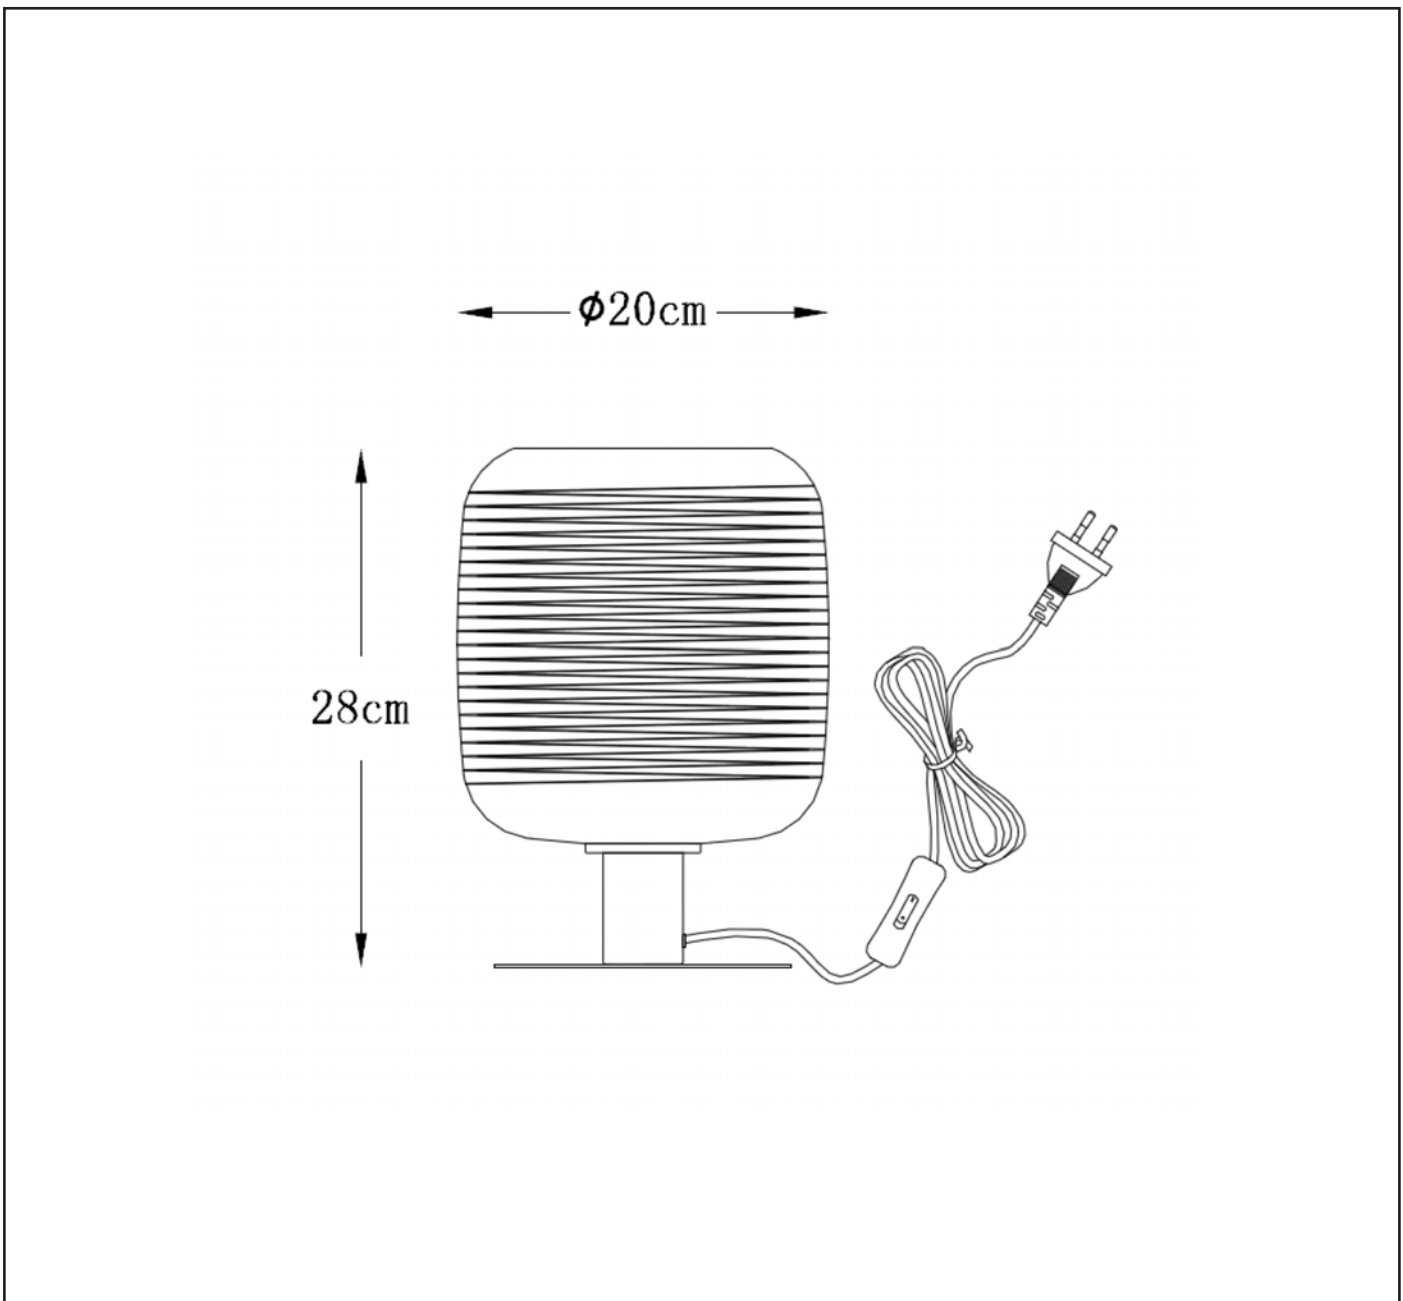

ERYN

Item number : 70583/01/11
EAN code : 5411212702326

For more specifications, dimensions please visit
www.lucide.com