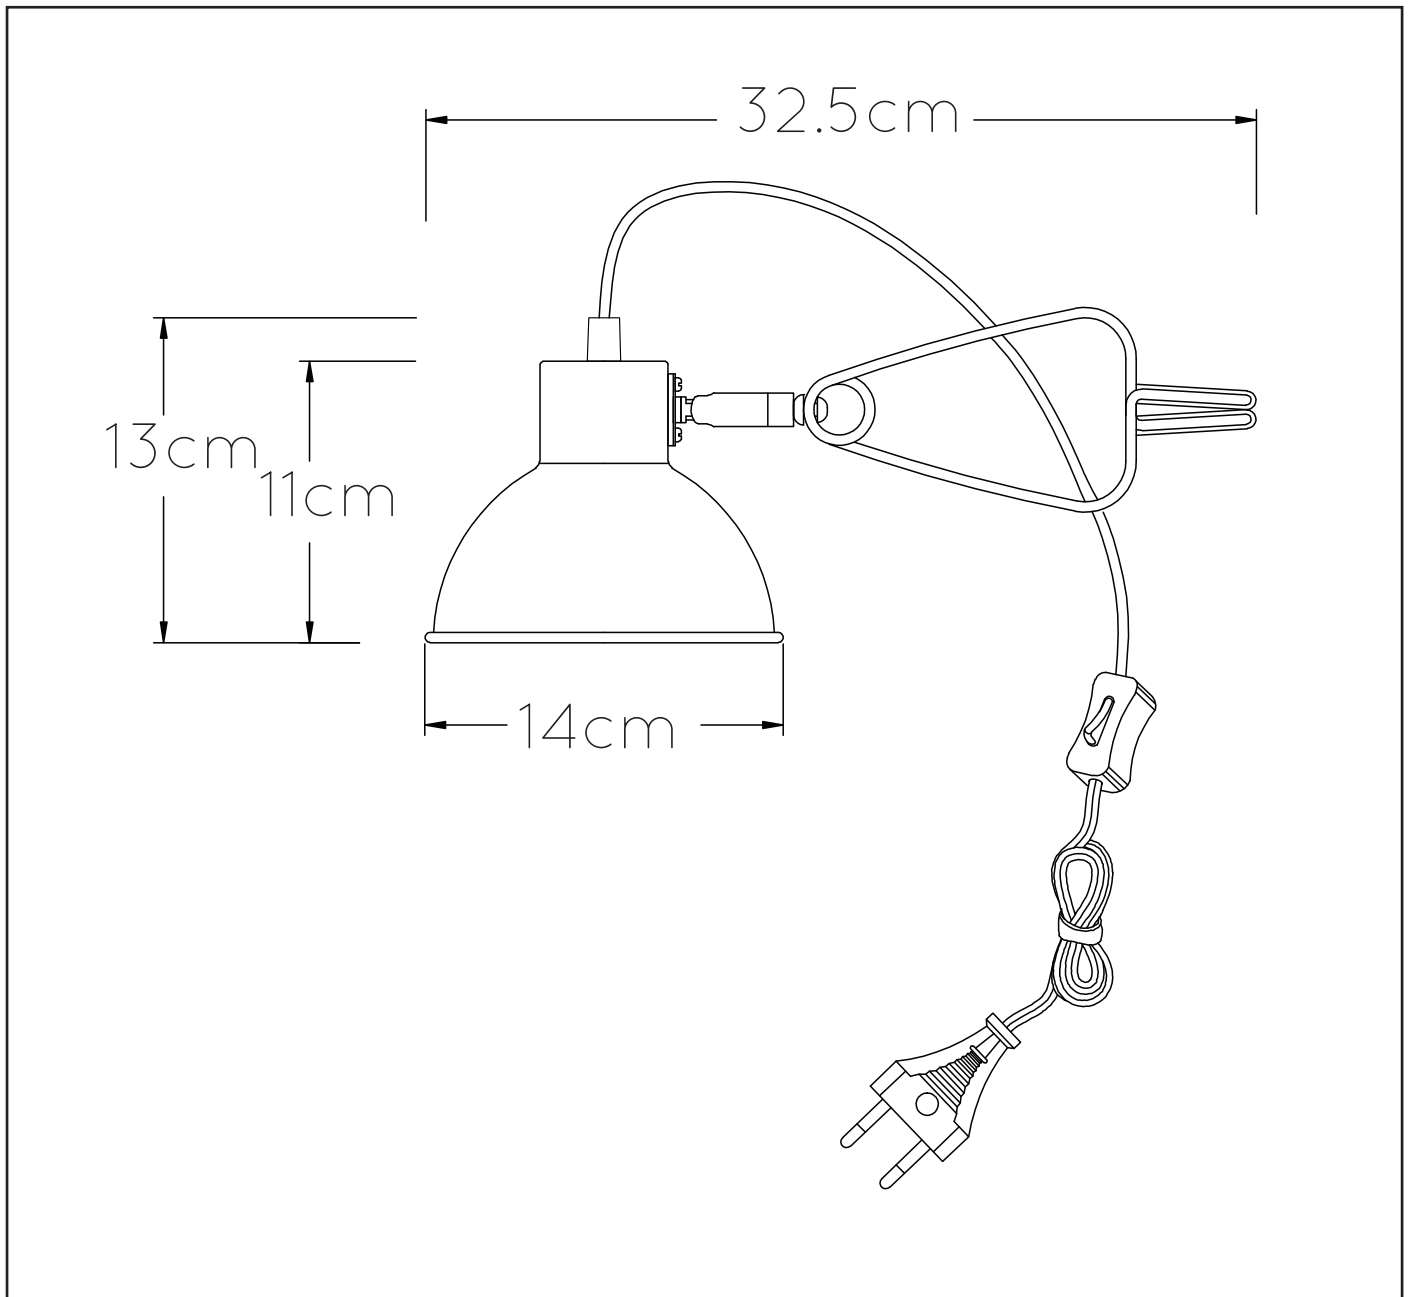

LUCIDE

GENERAL SPECIFICATIONS
SPÉCIFICATIONS GÉNÉRALES

**RECOMMENDED LUCIDE
LIGHT SOURCE**

49020/05/67

Light source dimmable : Yes

Light source incl. : No

General

Dimensions LxWxH : 32.5 cm x 14 cm x 13 cm
Height minimum : 13cm
Height maximum : 15cm
Dimensions shade LxWxH : 14 cm x 14 cm x 11 cm
Main material : Metal
Ceiling rose material : Metal
Color : Matt green
Style : Vintage
Shape : Bowl
Weight : 0,8 kg
Warranty : 2 years

Product specifications

Dimmable : No
Light direction : Around (Diffuse)
Adjustable in height : Yes
Directional : Not Directional
Cable : Yes , Cable In Product
Cable length : 160cm
Sensor : Without Sensor
Control : Light Switch Control
IP-Class : 20
Electric class : 2
Light source including? : No
Lamp socket : E27
Light source number : 1
Power requirements : 220-240V~50Hz
Bulb type & maximum wattage : E27- max.40W

For more specifications of this product please visit
www.lucide.com

MOYS

Item number :45987/01/33
EAN code : 5411212451316

For more specifications, dimensions please visit
www.lucide.com

LUCIDE

INSTALLATION DRAWING SPECIFICATIONS SPÉCIFICATIONS DES DESSINS D'INSTALLATION

Width
Max 3cm Min 1cm

Width
Max 4cm Min 1cm

Do not clip to tubes
Klemt niet op buizen
Ne pas monter sur des surfaces tubulaires
Klemmt nicht an Rohren