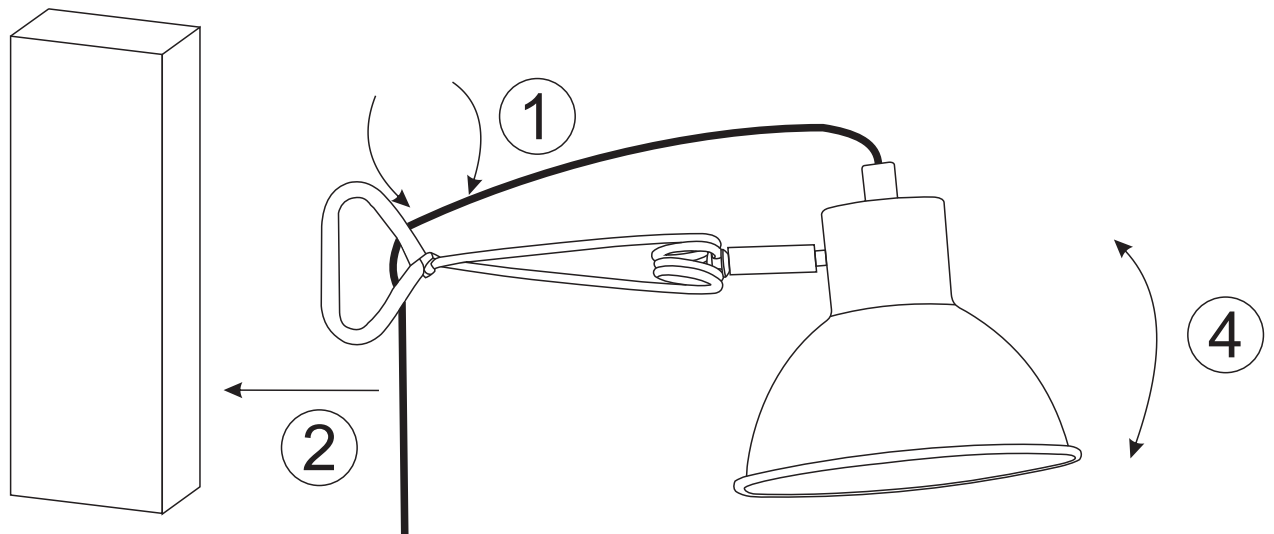

LUCIDE

GENERAL SPECIFICATIONS
SPÉCIFICATIONS GÉNÉRALES

**RECOMMENDED LUCIDE
LIGHT SOURCE**

49020/05/67

Light source dimmable : Yes

Light source incl. : No

General

Dimensions LxWxH : 32.5 cm x 14 cm x 13 cm
Height minimum : 13cm
Height maximum : 15cm
Dimensions shade LxWxH : 14 cm x 14 cm x 11 cm
Main material : Metal
Ceiling rose material : Metal
Color : Matt green
Style : Vintage
Shape : Bowl
Weight : 0,8 kg
Warranty : 2 years

Product specifications

Dimmable : No
Light direction : Around (Diffuse)
Adjustable in height : Yes
Directional : Not Directional
Cable : Yes , Cable In Product
Cable length : 160cm
Sensor : Without Sensor
Control : Light Switch Control
IP-Class : 20
Electric class : 2
Light source including? : No
Lamp socket : E27
Light source number : 1
Power requirements : 220-240V~50Hz
Bulb type & maximum wattage : E27- max.40W

For more specifications of this product please visit
www.lucide.com

MOYS

Item number :45987/01/33
EAN code : 5411212451316

For more specifications, dimensions please visit
www.lucide.com

LUCIDE

INSTALLATION DRAWING SPECIFICATIONS SPÉCIFICATIONS DES DESSINS D'INSTALLATION

Width
Max 3cm Min 1cm

Width
Max 4cm Min 1cm

Do not clip to tubes
Klemt niet op buizen
Ne pas monter sur des surfaces tubulaires
Klemmt nicht an Rohren