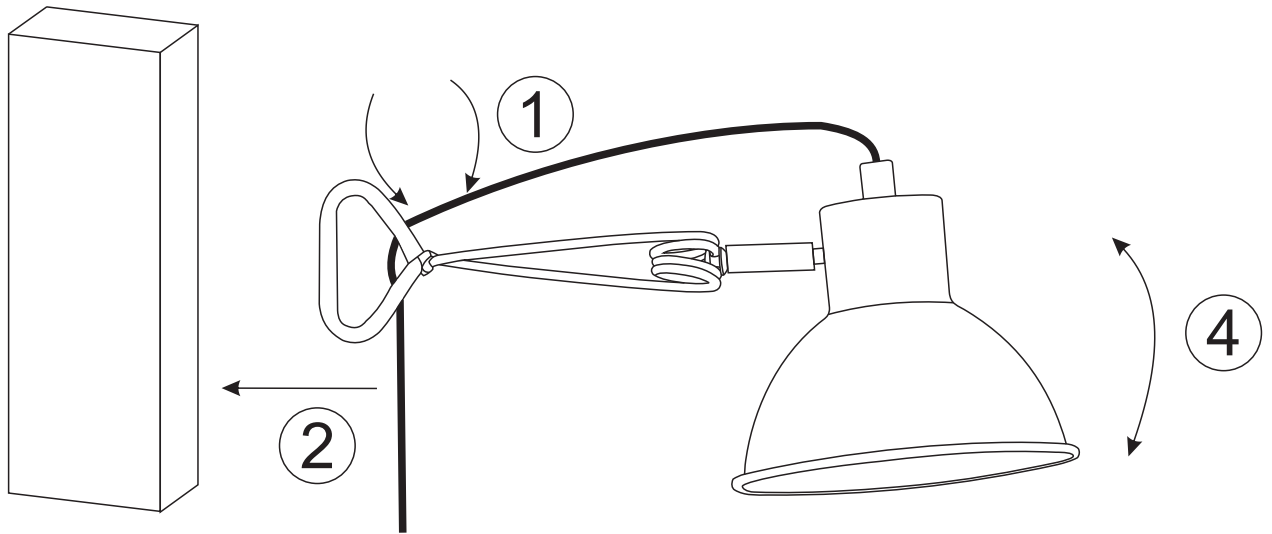

LUCIDE

GENERAL SPECIFICATIONS
SPÉCIFICATIONS GÉNÉRALES

**RECOMMENDED LUCIDE
LIGHT SOURCE**

49020/05/67

Light source dimmable : Yes

Light source incl. : No

General

Dimensions LxWxH : 32.5 cm x 14 cm x 13 cm
Height minimum : 13cm
Height maximum : 15cm
Dimensions shade LxWxH : 14 cm x 14 cm x 11 cm
Main material : Metal
Ceiling rose material : Metal
Color : Matt black
Style : Vintage
Shape : Bowl
Weight : 0,8 kg
Warranty : 2 years

Product specifications

Dimmable : No
Light direction : Around (Diffuse)
Adjustable in height : Yes
Directional : Not Directional
Cable : Yes , Cable In Product
Cable length : 160cm
Sensor : Without Sensor
Control : Light Switch Control
IP-Class : 20
Electric class : 2
Light source including? : No
Lamp socket : E27
Light source number : 1
Power requirements : 220-240V~50Hz
Bulb type & maximum wattage : E27- max.40W

For more specifications of this product please visit
www.lucide.com

MOYS

Item number :45987/01/30
EAN code : 5411212451309

For more specifications, dimensions please visit
www.lucide.com

LUCIDE

INSTALLATION DRAWING SPECIFICATIONS SPÉCIFICATIONS DES DESSINS D'INSTALLATION

Width
Max 3cm Min 1cm

Width
Max 4cm Min 1cm

Do not clip to tubes
Klemt niet op buizen
Ne pas monter sur des surfaces tubulaires
Klemmt nicht an Röhren