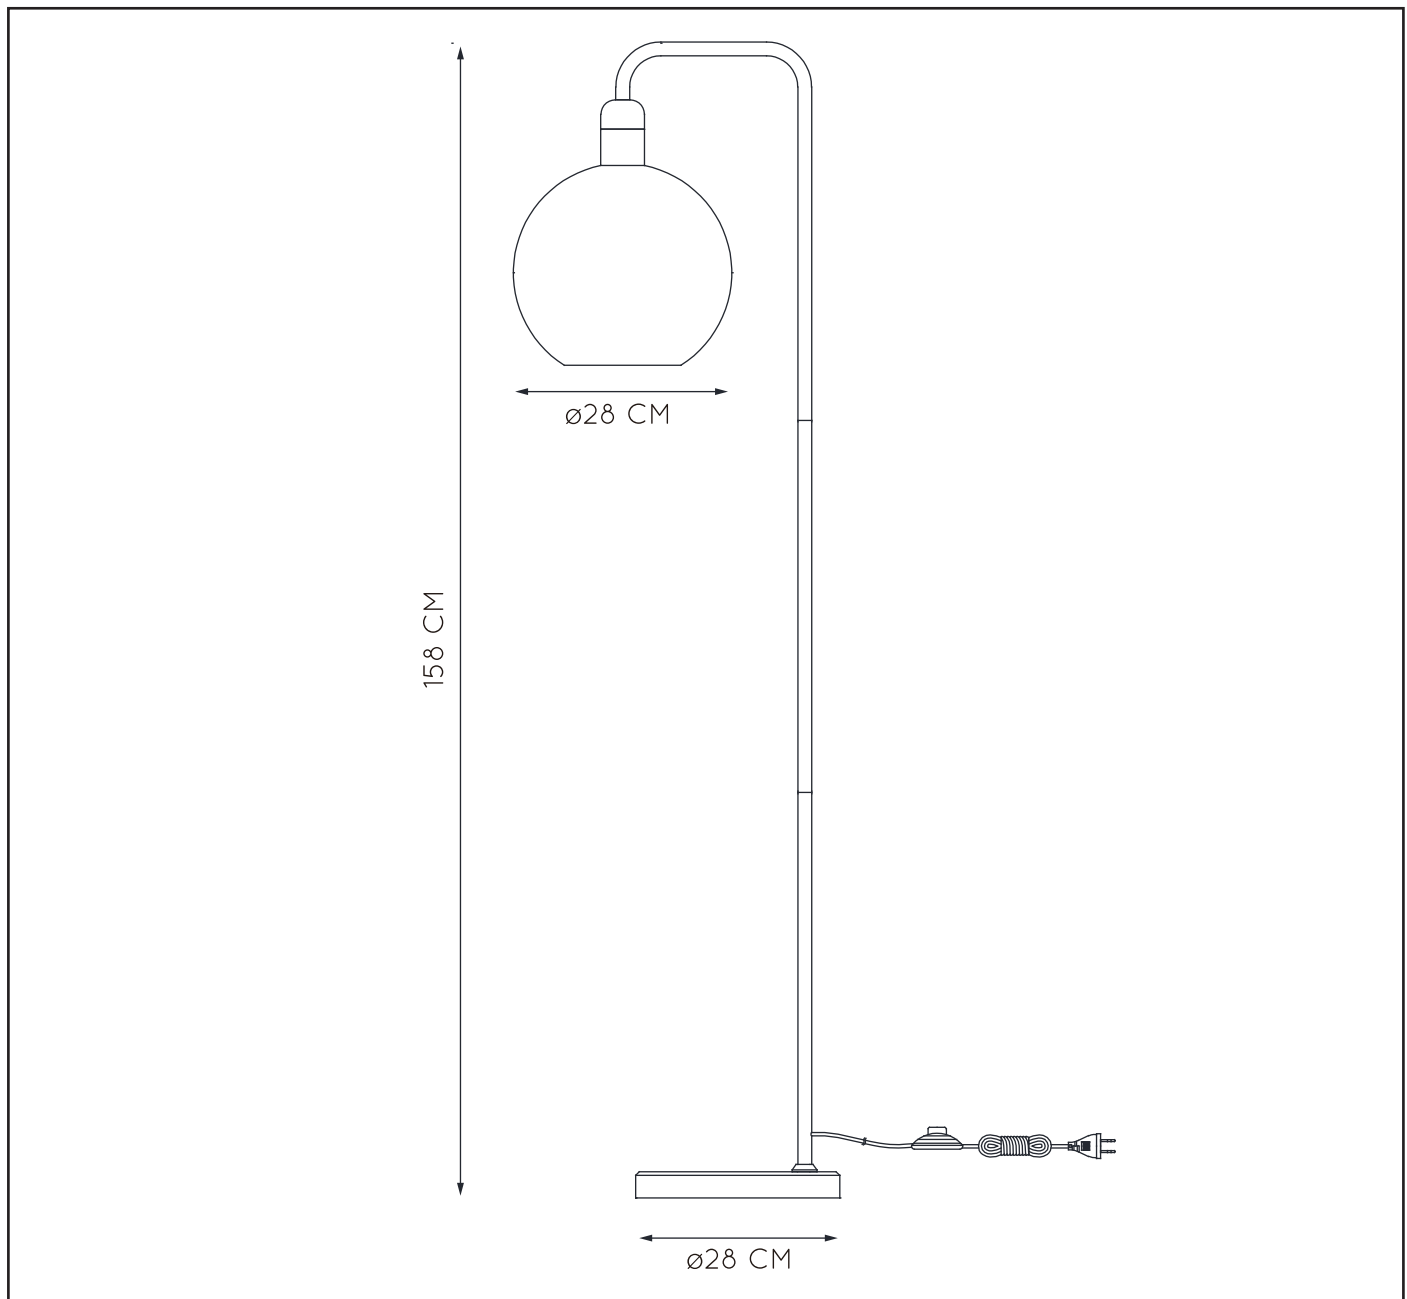

Height minimum : 158 cm

Height maximum : 158 cm

Dimensions shade LxWxH : 28 cm x 28 cm x 26 cm

Main material : Glass+ metal + marble

Ceiling rose material : Metal

Color : smoke glass,satin brass metal ,black marble base

Style : Modern

Shape: Ball

Weight : 9.7kg

Warranty : 2 years

Product specifications

Dimmable : No

Light direction : Around (Diffuse)

Adjustable in height : No

Lamp socket : E27

Light source number : 1

Power requirements : 220-240V-50Hz

Bulb type & maximum wattage : E27- max.25W

For more specifications of this product please visit

www.lucide.com

LUCIDE

TECHNICAL DRAWING & DIMENSIONS

JULIUS

Item number : 34738/01/65
EAN code : 5411212343437

For more specifications, dimensions please visit
www.lucide.com

LUCIDE

INSTALLATION DRAWING SPECIFICATIONS