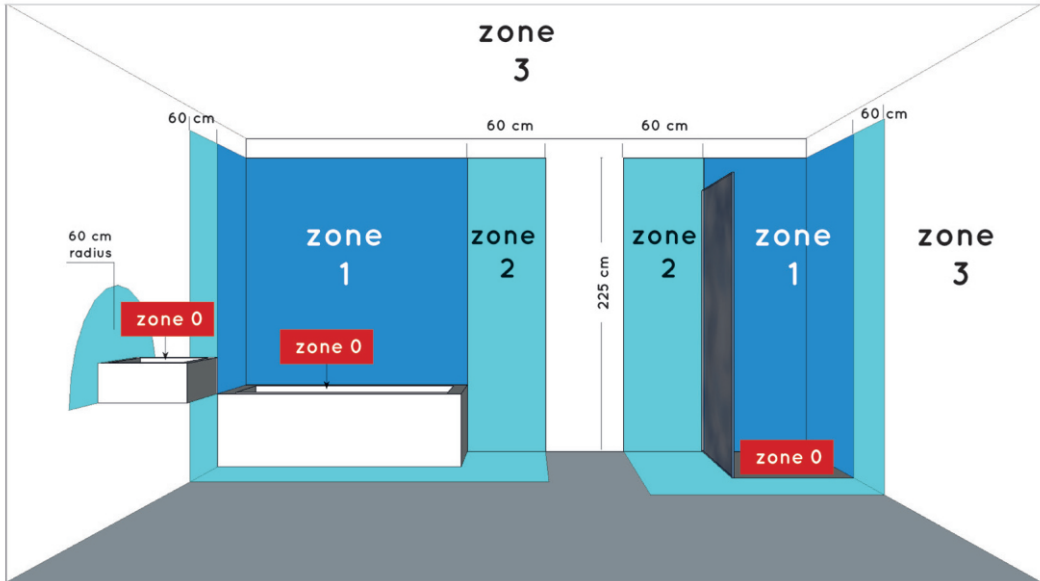

LUCIDE

GENERAL SPECIFICATION

item number : 28117/30/30

EAN code : 5411212281272

item number : 28117/30/31

EAN code : 5411212281357

BRICE LED

General

Dimensions LxWxH : 30cmx30cmx3,9cm
Height minimum : 3,9cm
Height maximum : 3,9cm
Dimensions shade LxWxH : -
Main material : Aluminum, PMMA
Ceiling rose material : -
Color : Matt black & Matt white
Style : Modern
Shape : Square
Weight : 2.08kg
Warranty : 3 years

Installation of items in bathroom:

Product specifications

Dimmable : Yes
Light direction : Around (diffuser)
Adjustable in height : Not adjustable In Height (Before Installation)
Directional : 110°
Cable : No cable On Product
Cable length : - cm
Sensor : Without Sensor
Control : Light Switch Control
IP-Class : 44
Electric class : 2
Light source including ? : Yes
Lamp socket : No
Light source number : 136
Power requirements : 220-240V ~ 50Hz
Bulb type & maximum wattage : SMD 4014 LED 30W