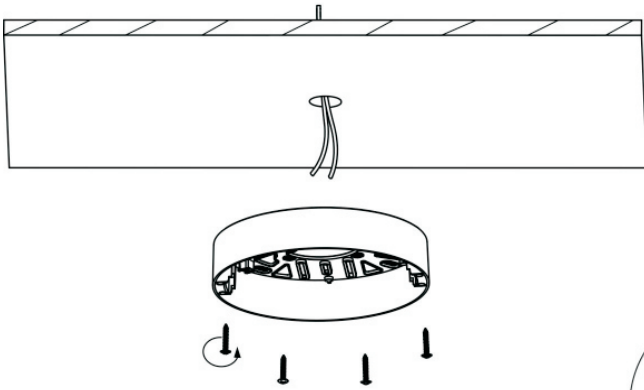

Surface mounted installation(IP44)

Opbouw montage(IP44)

Plafonnier(IP44)

Aufbaumontage(IP44)

①

②