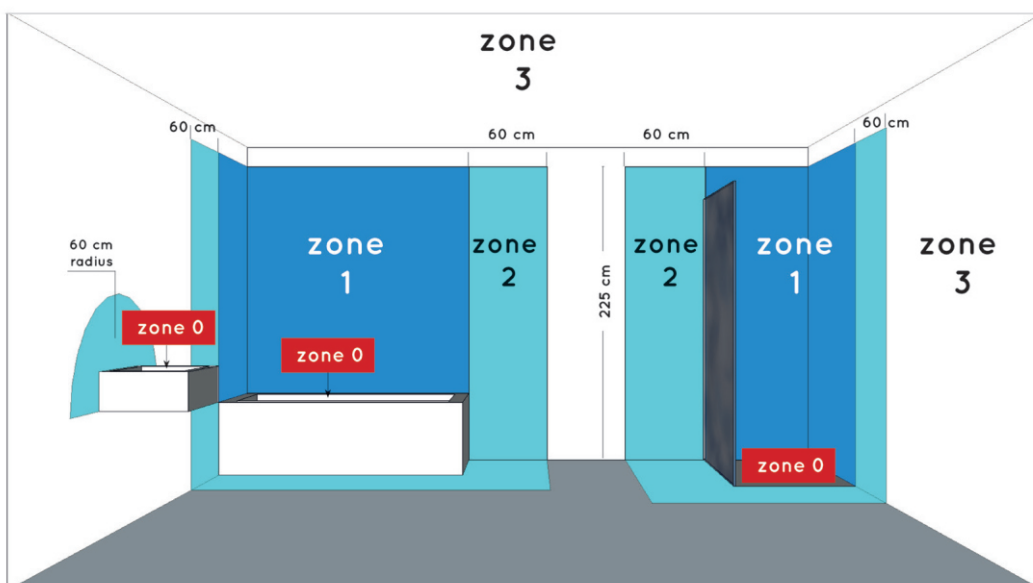

LUCIDE

item number : 28112/30/30

EAN code : 5411212281128

item number : 28112/30/31

EAN code : 5411212281135

**CERES LED**

**General**

**Dimensions LxWxH :** Ø21,5 cm x 4,6 cm  
**Height minimum :** 4,6 cm  
**Height maximum :** 4,6 cm  
**Dimensions shade LxWxH :** Ø 21,5cm x 0,92 cm  
**Main material :** Aluminum, PMMA,Plastic  
**Ceiling rose material :** -  
**Color :** Matt black&Matt white  
**Style :** Modern  
**Shape :** Round  
**Weight :** 0,90 kg  
**Warranty :** 3 years

**Installation of items in bathroom:**

**Product specifications**

**Dimmable :** Yes  
**Light direction :** Around (Diffuse)  
**Adjustable in height :** Not adjustable In Height (Before Installation)  
**Directional :** 120°  
**Cable :** No Cable On Product  
**Cable length :** -  
**Sensor :** Without Sensor  
**Control :** Light Switch Control  
**IP-Class :** Recessed 66, Surface mounted 44  
**Electric class :** 2  
**Light source including ? :** Yes  
**Lamp socket :** No  
**Light source number :** 136pcs  
**Power requirements :** 220-240V~50Hz  
**Bulb type & maximum wattage :** SMD 2016 LED,30W

EAN code : 5 411212281128

Item number : 28112/30/31

EAN code : 5 411212281135

For more specifications, dimensions please visit  
[www.lucide.com](http://www.lucide.com)

Surface mounted installation(IP44)

Opbouw montage(IP44)