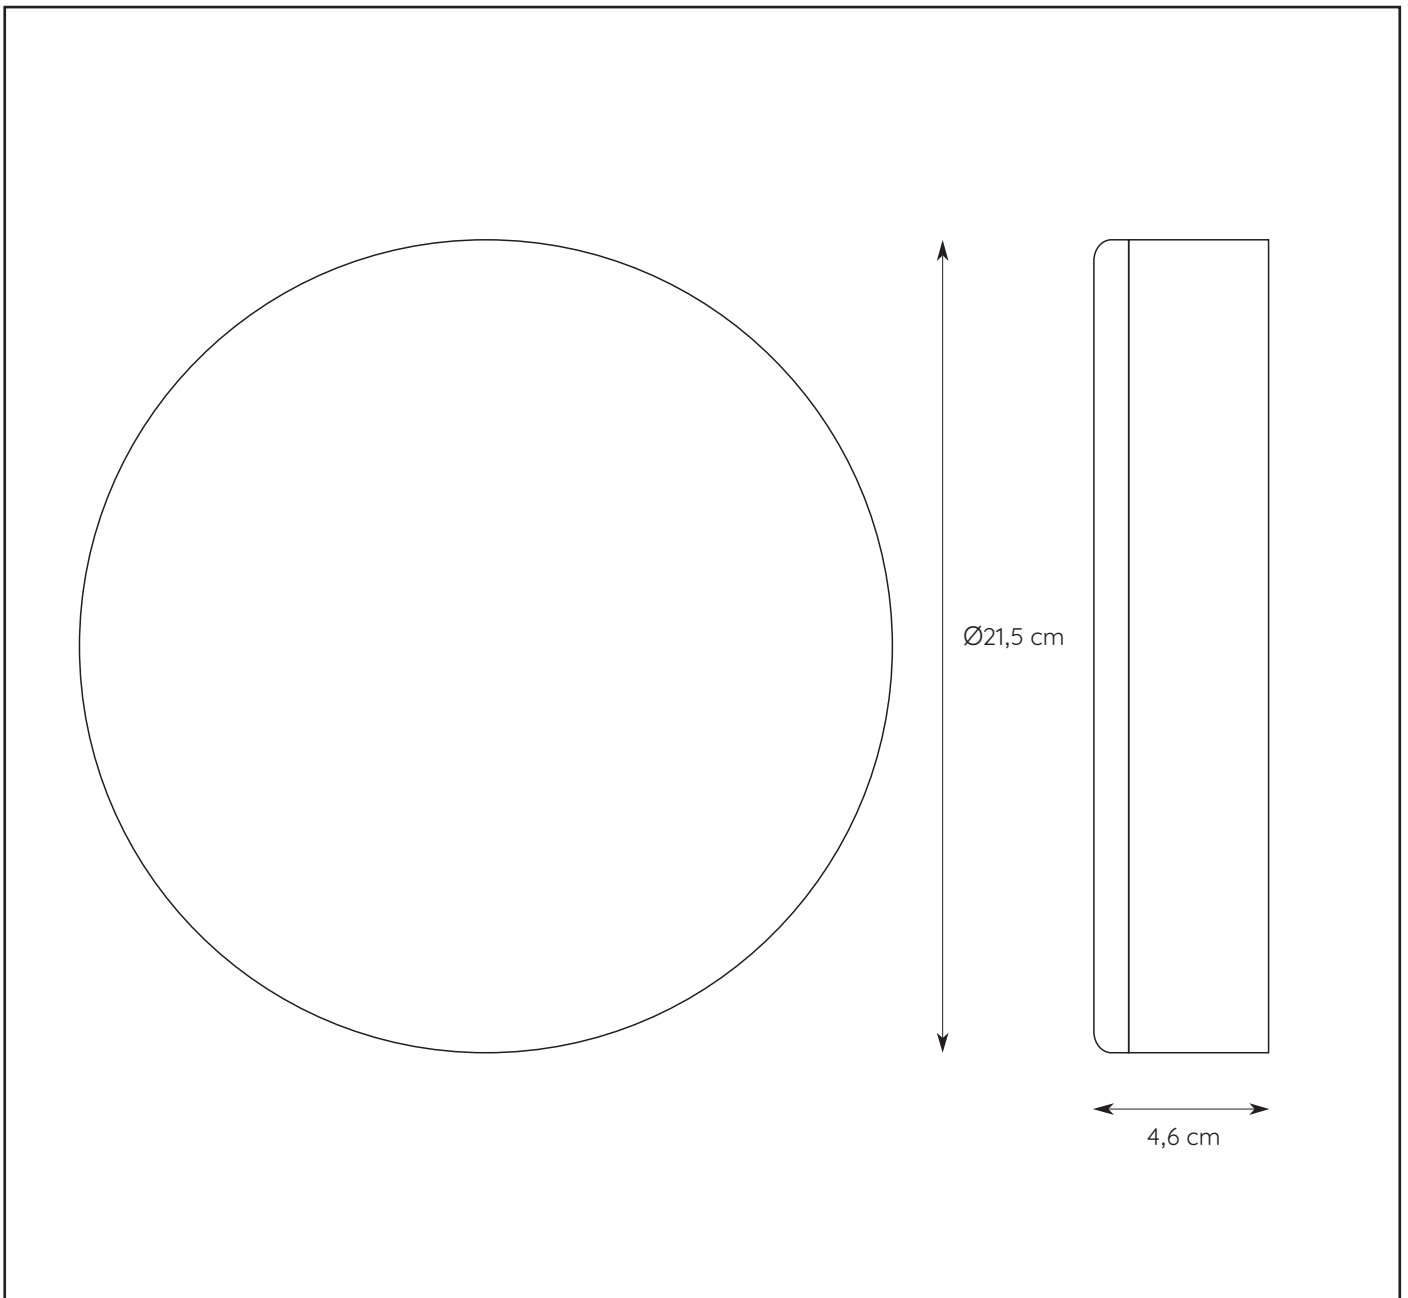

LUCIDE

item number : 28112/30/30

EAN code : 5411212281128

item number : 28112/30/31

EAN code : 5411212281135

**CERES LED**

**General**

**Dimensions LxWxH :** Ø21,5 cm x 4,6 cm  
**Height minimum :** 4,6 cm  
**Height maximum :** 4,6 cm  
**Dimensions shade LxWxH :** Ø 21,5cm x 0,92 cm  
**Main material :** Aluminum, PMMA,Plastic  
**Ceiling rose material :** -  
**Color :** Matt black&Matt white  
**Style :** Modern  
**Shape :** Round  
**Weight :** 0,90 kg  
**Warranty :** 3 years

**Installation of items in bathroom:**

**Product specifications**

**Dimmable :** Yes  
**Light direction :** Around (Diffuse)  
**Adjustable in height :** Not adjustable In Height (Before Installation)  
**Directional :** 120°  
**Cable :** No Cable On Product  
**Cable length :** -  
**Sensor :** Without Sensor  
**Control :** Light Switch Control  
**IP-Class :** Recessed 66, Surface mounted 44  
**Electric class :** 2  
**Light source including ? :** Yes  
**Lamp socket :** No  
**Light source number :** 136pcs  
**Power requirements :** 220-240V~50Hz  
**Bulb type & maximum wattage :** SMD 2016 LED,30W

IP classifications	zone 0	zone 1 minimum	zone 2 minimum	zone 3 minimum

For more specifications of this product please visit [www.lucide.com](http://www.lucide.com)

LUCIDE

**CERES LED**

Item number : 28112/30/30

EAN code : 5 411212281128

Item number : 28112/30/31

EAN code : 5 411212281135

For more specifications, dimensions please visit  
[www.lucide.com](http://www.lucide.com)

Surface mounted installation(IP44)

Opbouw montage(IP44)