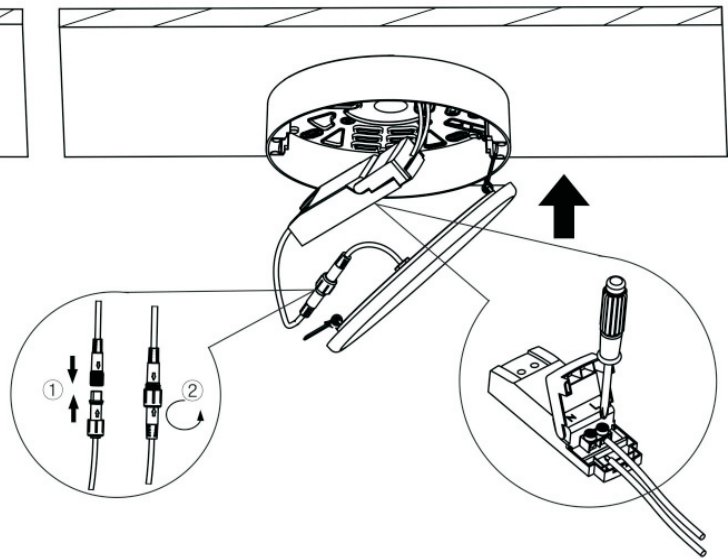

Surface mounted installation(IP44)

Opbouw montage(IP44)

Plafonnier(IP44)

Aufbaumontage(IP44)

①

②

③

④

Recessed installation(IP66)

Inbouw(IP66)

Installation encastrée(IP66)

Einbau(IP66)

Dit product bevat een lichtbron van energie-efficiëntieklasse G
Ce produit contient une source lumineuse de classe énergétique G
This product contains a light source of energy efficiency class G
Dieses Produkt enthält eine Lichtquelle der Energieeffizienzklasse G
Ten produkt zawiera ród o wiat a o klasie efektywno ci energetycznej G