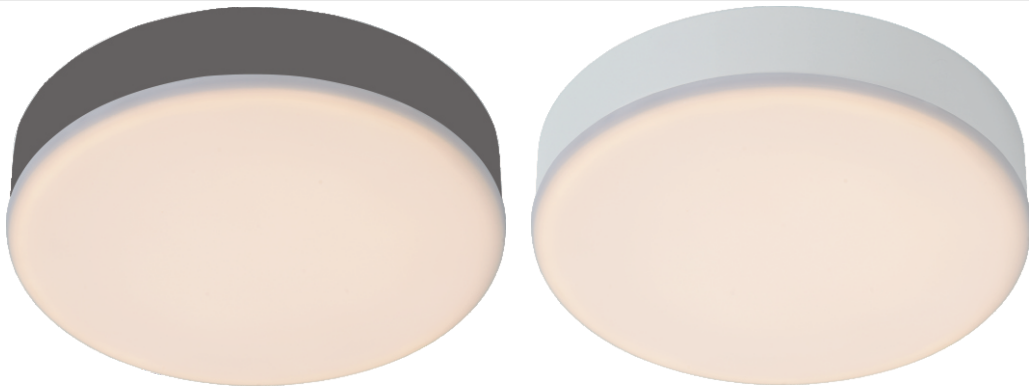

LUCIDE

item number : 28112/30/30

EAN code : 5411212281128

item number : 28112/30/31

EAN code : 5411212281135

**CERES LED**

**General**

**Dimensions LxWxH :** Ø21,5 cm x 4,6 cm  
**Height minimum :** 4,6 cm  
**Height maximum :** 4,6 cm  
**Dimensions shade LxWxH :** Ø 21,5cm x 0,92 cm  
**Main material :** Aluminum, PMMA,Plastic  
**Ceiling rose material :** -  
**Color :** Matt black&Matt white  
**Style :** Modern  
**Shape :** Round  
**Weight :** 0,90 kg  
**Warranty :** 3 years

**Installation of items in bathroom:**

**Product specifications**

**Dimmable :** Yes  
**Light direction :** Around (Diffuse)  
**Adjustable in height :** Not adjustable In Height (Before Installation)  
**Directional :** 120°  
**Cable :** No Cable On Product  
**Cable length :** -  
**Sensor :** Without Sensor  
**Control :** Light Switch Control  
**IP-Class :** Recessed 66, Surface mounted 44  
**Electric class :** 2  
**Light source including ? :** Yes  
**Lamp socket :** No  
**Light source number :** 136pcs  
**Power requirements :** 220-240V~50Hz  
**Bulb type & maximum wattage :** SMD 2016 LED,30W

IP classifications	zone 0	zone 1 minimum	zone 2 minimum	zone 3 minimum

For more specifications of this product please visit [www.lucide.com](http://www.lucide.com)

LUCIDE

**CERES LED**

Item number : 28112/30/30