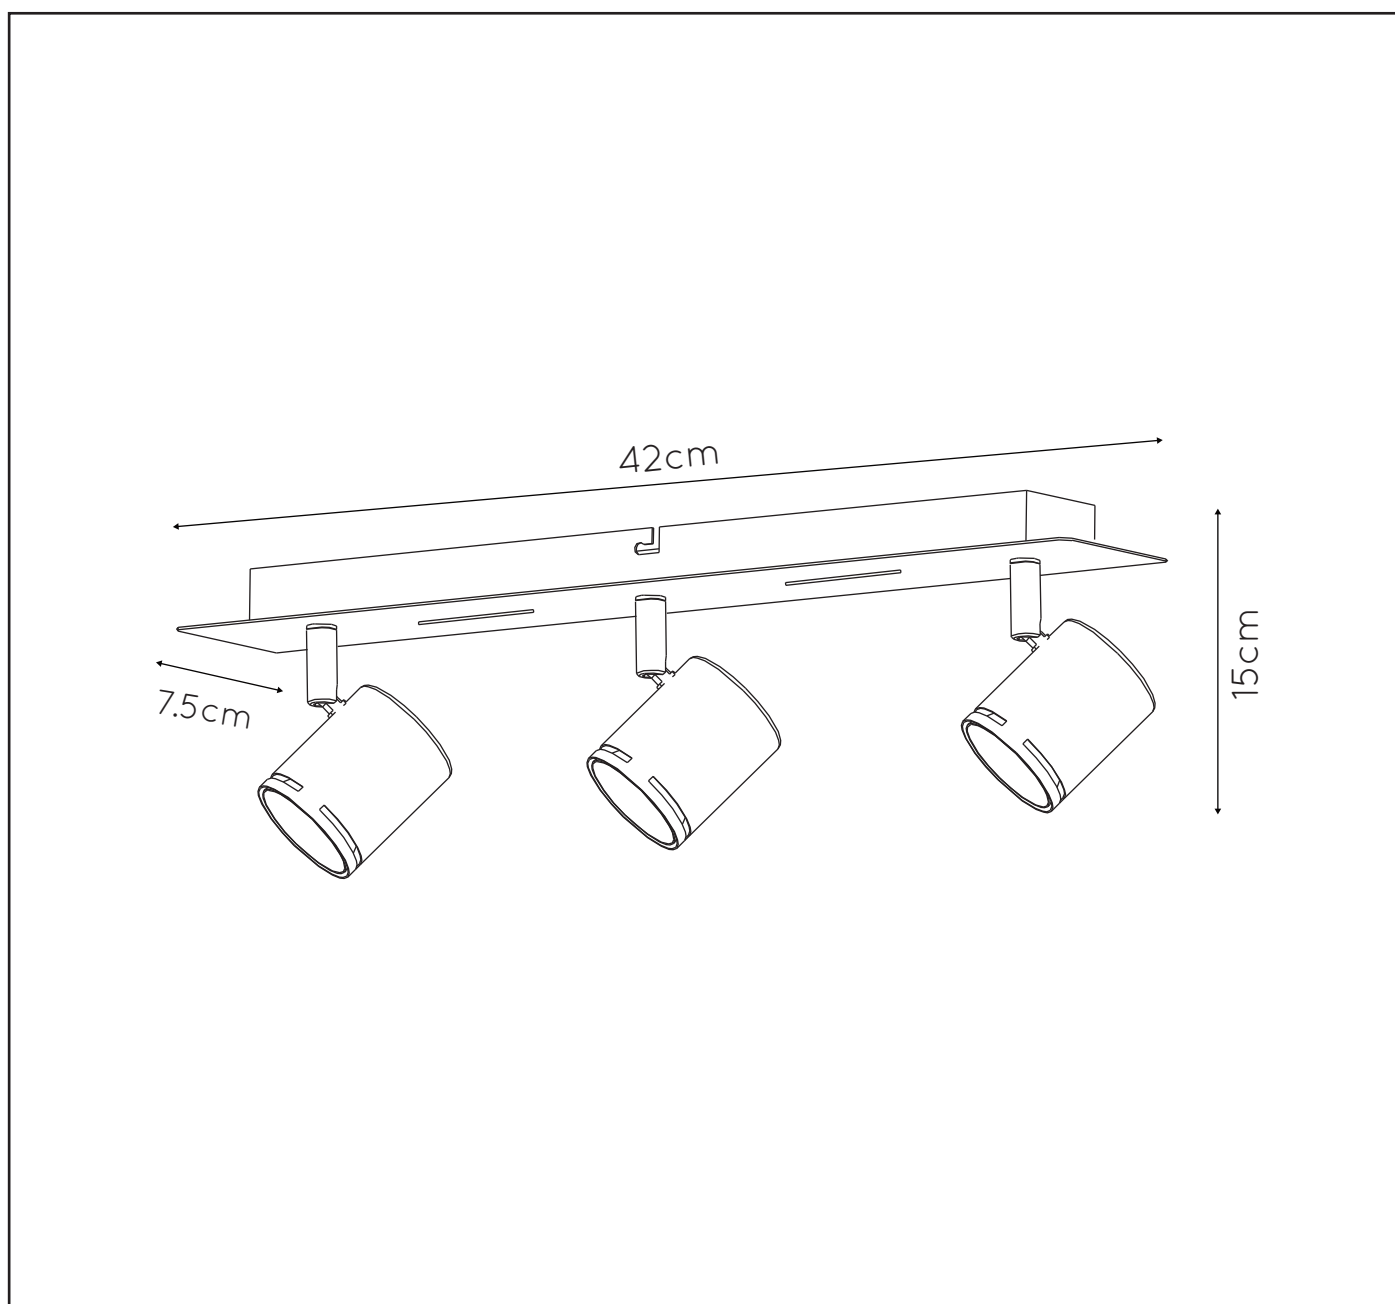

RILOU

Item number : 26994/15/31

EAN code : 5411212261984

For more specifications, dimensions please visit

www.lucide.com