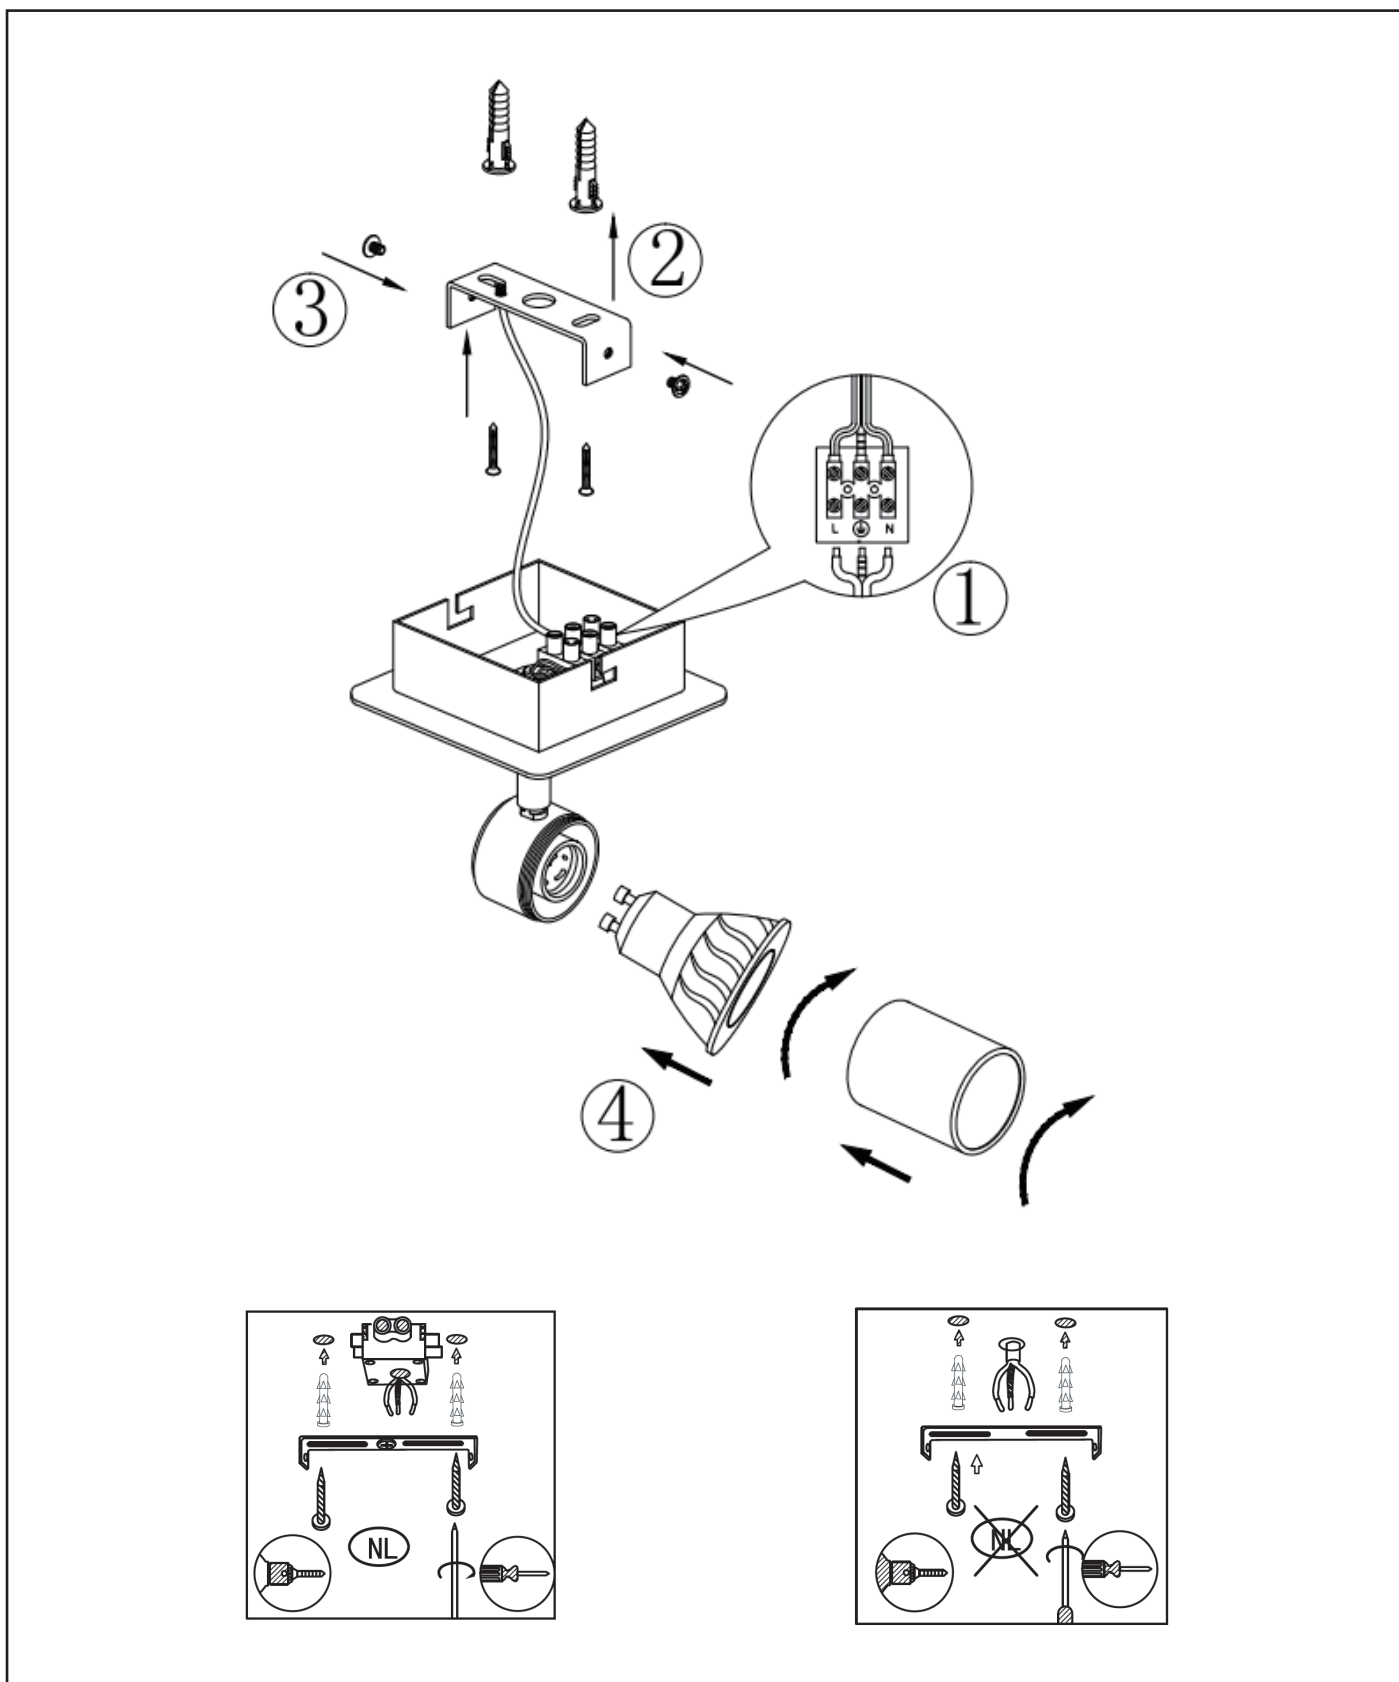

**RECOMMENDED LUCIDE
LIGHT SOURCE**

49006/05/36
Light source dimmable : Yes
Light source incl. : Yes

General

Dimensions LxWxH : 11.6 cm x 10 cm x 14.7 cm
Heigth minimum : 12.5 cm
Heigth maximum : 14.7 cm
Dimensions shade LxWxH : Ø 5.4cm x 8.4 cm
Main material : Iron/Aluminum
Ceiling rose material : -
Color : Satin Nickel
Style : Modern
Shape : Square
Weight : 0.4 kg
Warranty : 2 years

Product specifications

Dimmable : Yes
Light direction : Focus
Adjustable in heigth : Not adjustable In Height (Before Installation)
Directional : Yes
Cable : No cable On Product
Cable length : - cm
Sensor : Without Sensor
Control : Light Switch Control
IP-Class : 20
Electric class : 1
Light source including ?: Yes
Lamp socket : GU10
Light source number : 1
Power requirements : 220-240V~50Hz
Bulb type & maximum wattage : 5W LED GU10

For more specifications of this product please visit
www.lucide.com

LENNERT

Item number : 26957/05/12

EAN code : 5411212262561

For more specifications, dimensions please visit

www.lucide.com

LUCIDE

INSTALLATION DRAWING SPECIFICATIONS