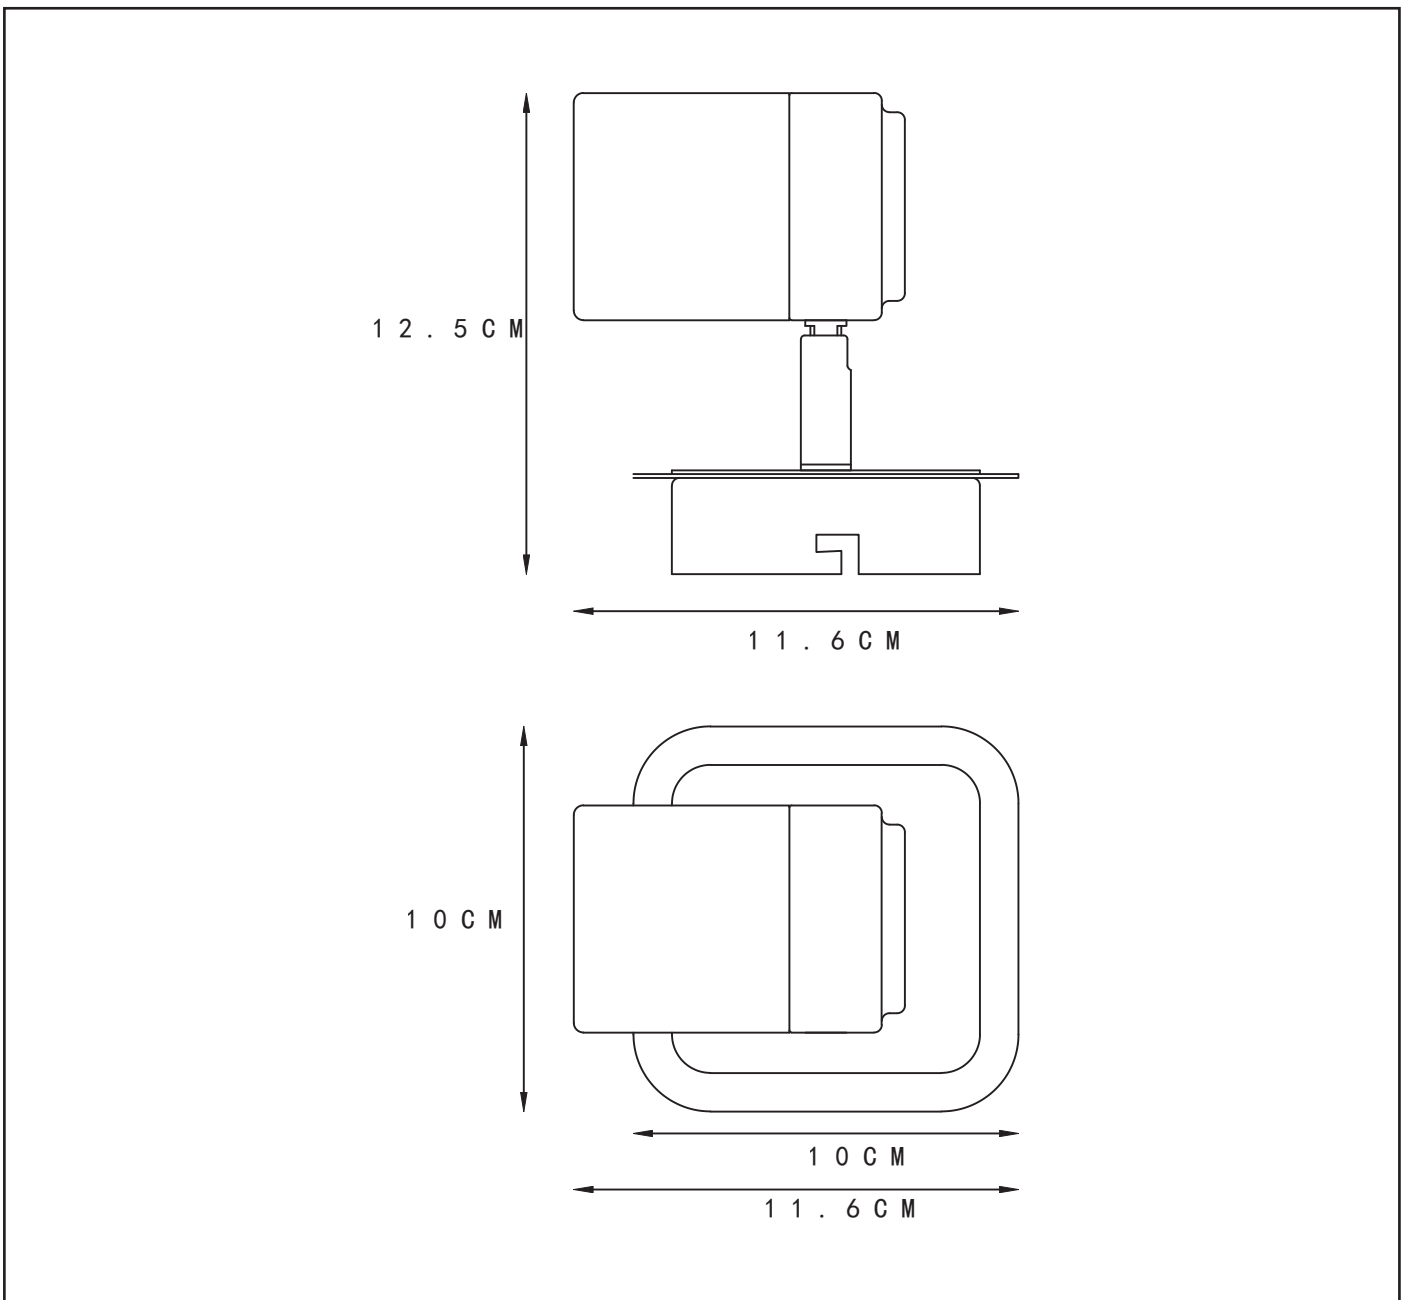

**RECOMMENDED LUCIDE
LIGHT SOURCE**

49006/05/36
Light source dimmable : Yes
Light source incl. : Yes

General

Dimensions LxWxH : 11.6 cm x 10 cm x 14.7 cm
Heigth minimum : 12.5 cm
Heigth maximum : 14.7 cm
Dimensions shade LxWxH : Ø 5.4cm x 8.4 cm
Main material : Iron/Aluminum
Ceiling rose material : -
Color : Satin Nickel
Style : Modern
Shape : Square
Weight : 0.4 kg
Warranty : 2 years

Product specifications

Dimmable : Yes
Light direction : Focus
Adjustable in heigth : Not adjustable In Height (Before Installation)
Directional : Yes
Cable : No cable On Product
Cable length : - cm
Sensor : Without Sensor
Control : Light Switch Control
IP-Class : 20
Electric class : 1
Light source including ?: Yes
Lamp socket : GU10
Light source number : 1
Power requirements : 220-240V~50Hz
Bulb type & maximum wattage : 5W LED GU10

For more specifications of this product please visit
www.lucide.com

LENNERT

Item number : 26957/05/12

EAN code : 5411212262561

For more specifications, dimensions please visit

www.lucide.com

LUCIDE

INSTALLATION DRAWING SPECIFICATIONS