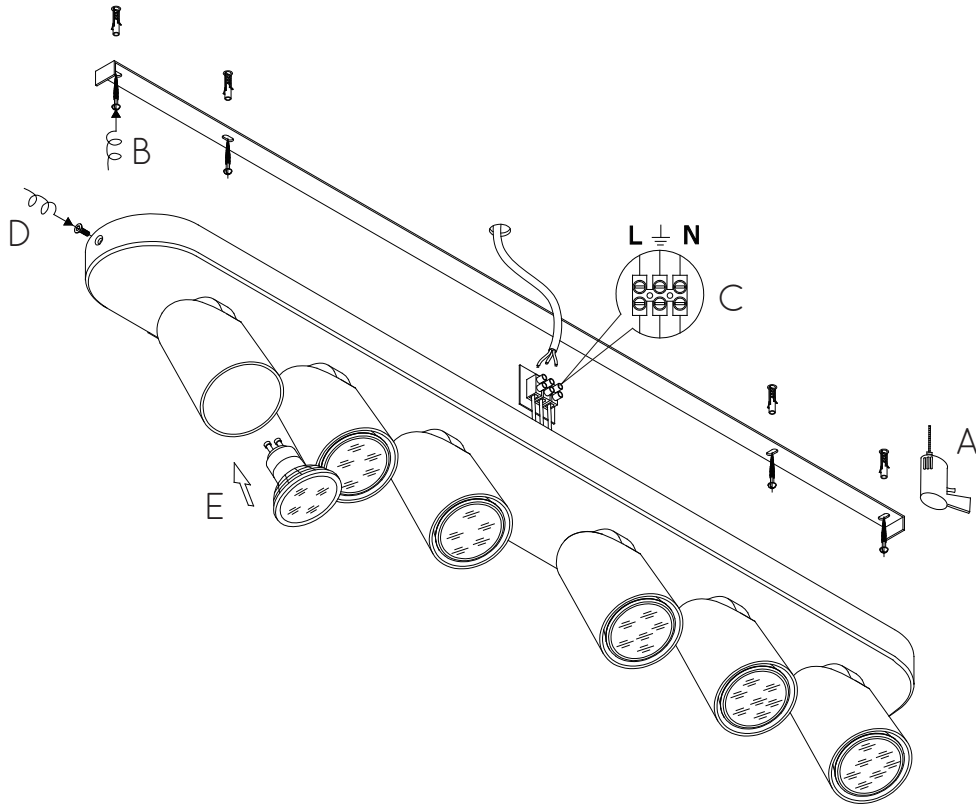

LUCIDE

INSTALLATION DRAWING SPECIFICATIONS

Dit product bevat een lichtbron van energie-efficiëntieklasse G
Ce produit contient une source lumineuse de classe énergétique G
This product contains a light source of energy efficiency class G
Dieses Produkt enthält eine Lichtquelle der Energieeffizienzklasse G
Ten produkt zawiera źródło światła o klasie efektywności energetycznej G