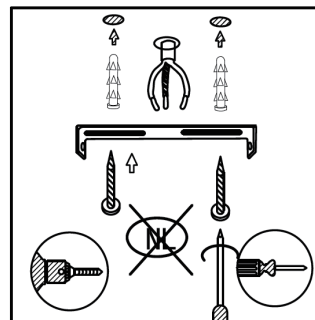

LUCIDE

INSTALLATION DRAWING SPECIFICATIONS

Dit product bevat een lichtbron van energie-efficiëntieklasse G
Ce produit contient une source lumineuse de classe énergétique G
This product contains a light source of energy efficiency class G
Dieses Produkt enthält eine Lichtquelle der Energieeffizienzklasse G
Ten produkt zawiera źródło światła o klasie efektywności energetycznej G