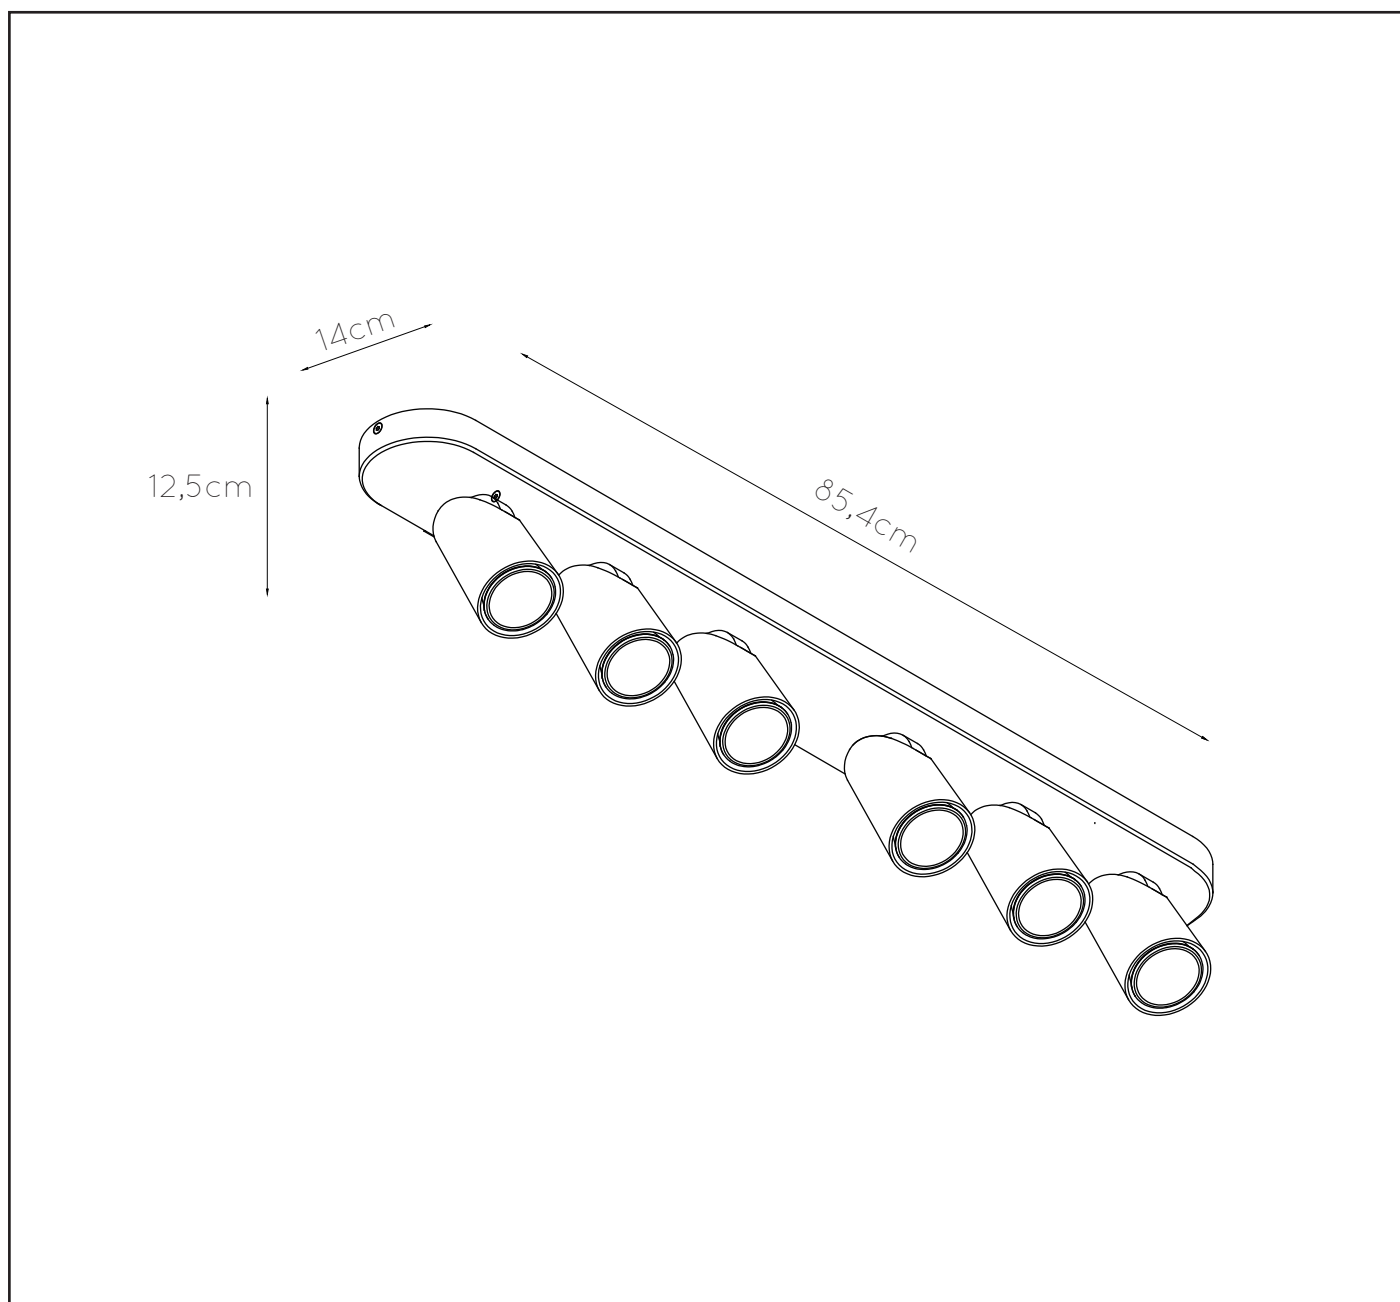

Light source dimmable :

Yes, Dim to warm

Light source incl. : Yes

General

Dimensions LxWxH : 85,4cm x 14cm x 12,5 cm

Height minimum : -

Height maximum : 12,5 cm

Dimensions shade LxWxH : Ø6cm x 9.8cm

Main material : Aluminium

Ceiling rose material : Aluminium

Color : Black / White

Style : Modern

Shape : Round

Weight : 2,6kg

Warranty : 2 years

Product specifications

Dimmable : Dim to warm

Light direction : Downlight

Adjustable in height : No

(Before Installation)

Directional : Directional

Cable : No

Cable length : -

Sensor : Without Sensor

For more specifications of this product please visit

www.lucide.com

XYRUS-LED

Item number : 23954/31/30

EAN code : 5411212234230

Item number : 23954/31/31

EAN code : 5411212234247

For more specifications, dimensions please visit