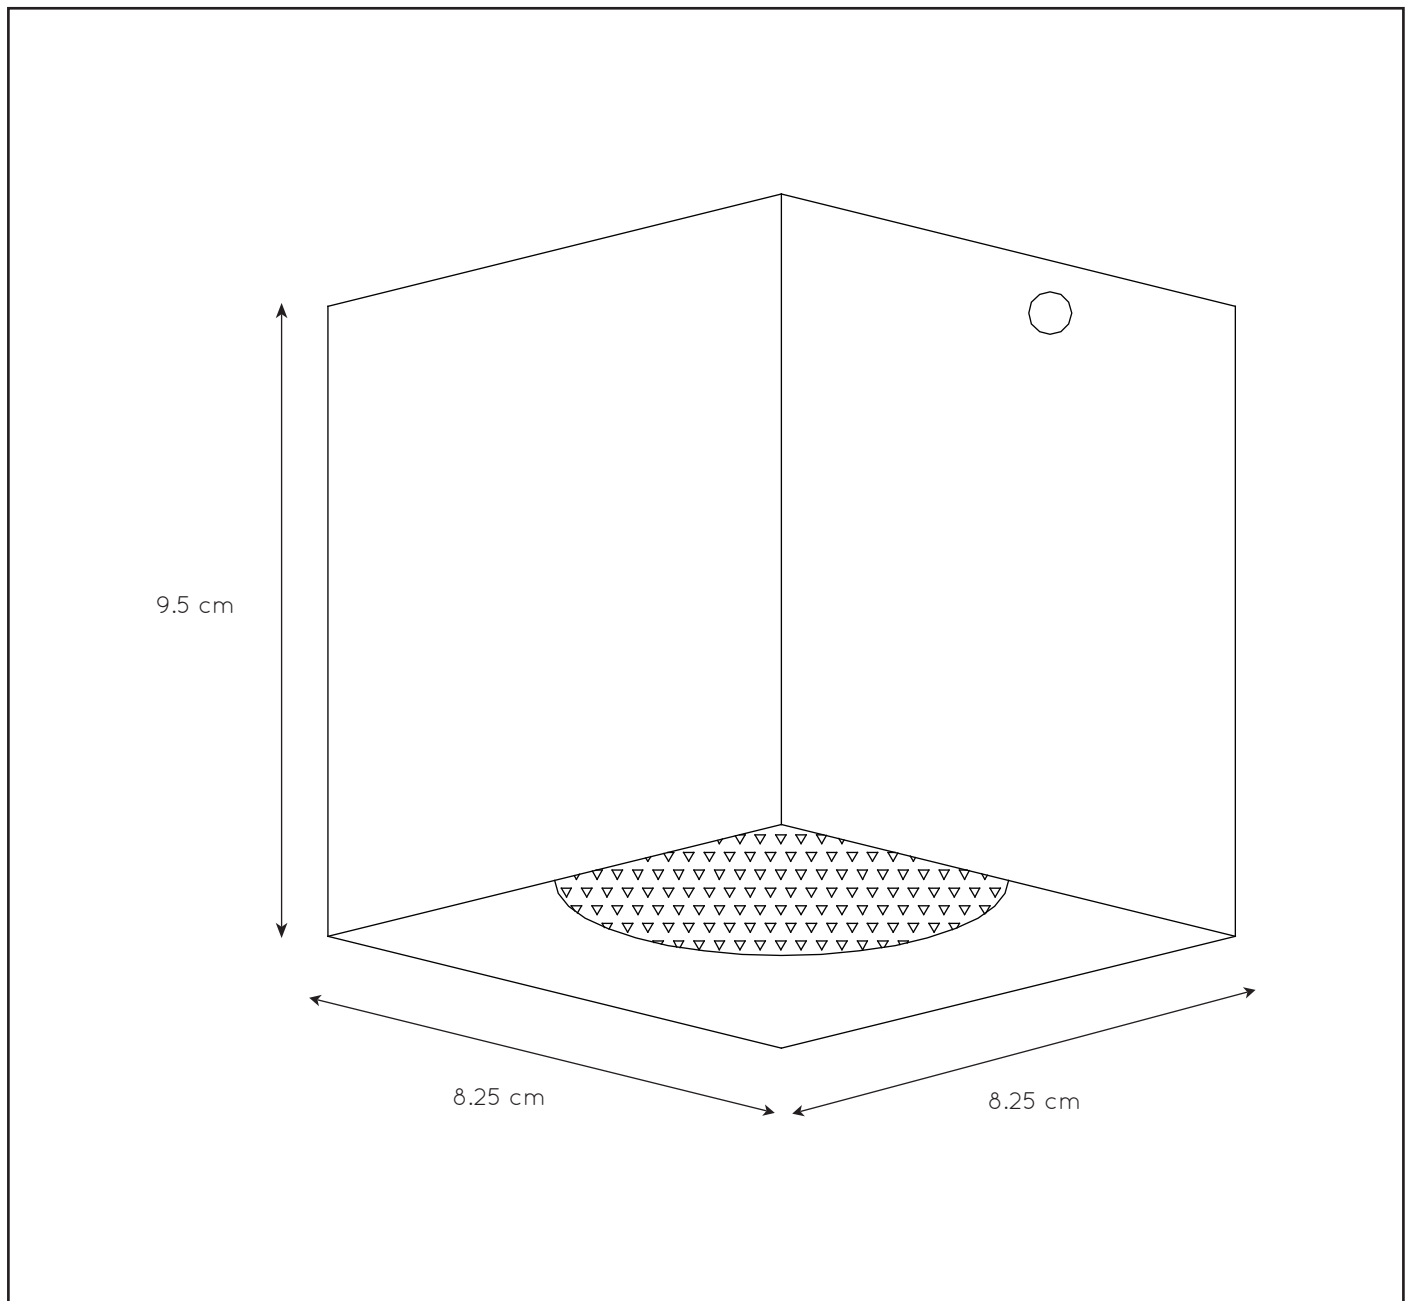

LUCIDE

TECHNICAL DRAWING & DIMENSIONS

BIDO

Item number : 22966/01/30

EAN code : 5411212221520

Item number : 22966/01/31

EAN code : 5411212221537

For more specifications, dimensions please visit

www.lucide.com