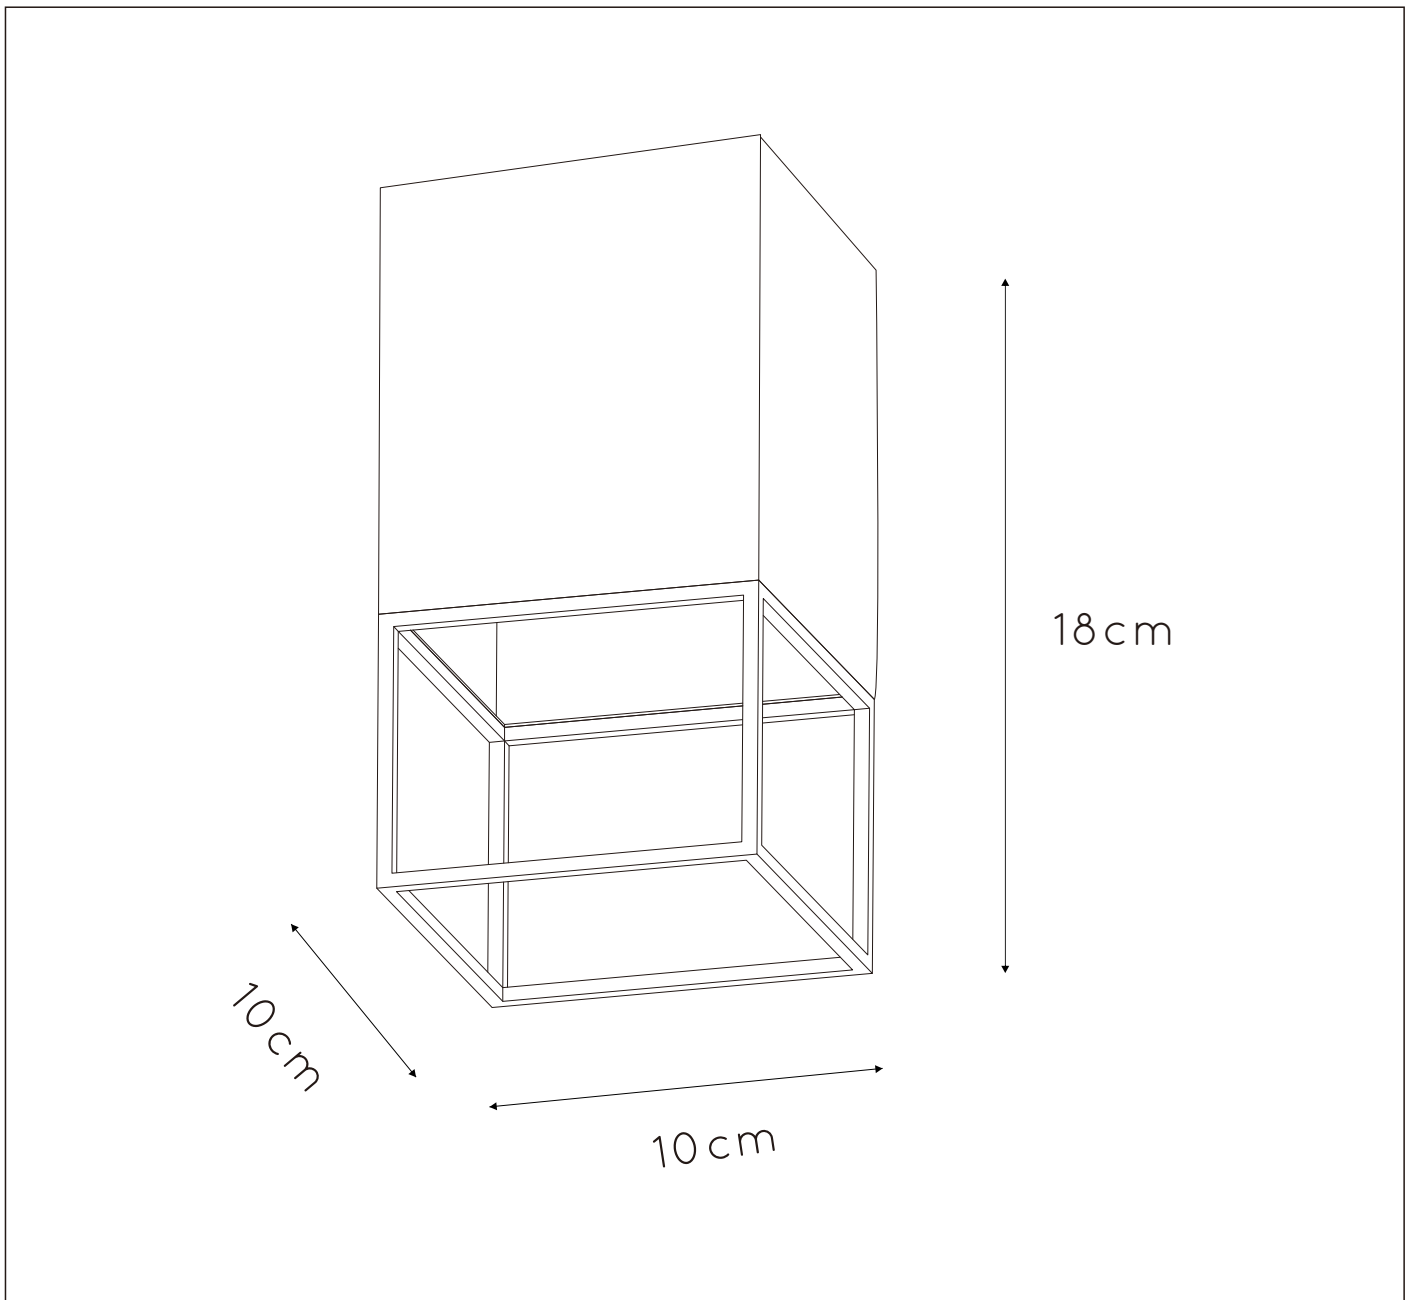

RIXT

Item number : 21120/01/30
EAN CODE : 5411212211040