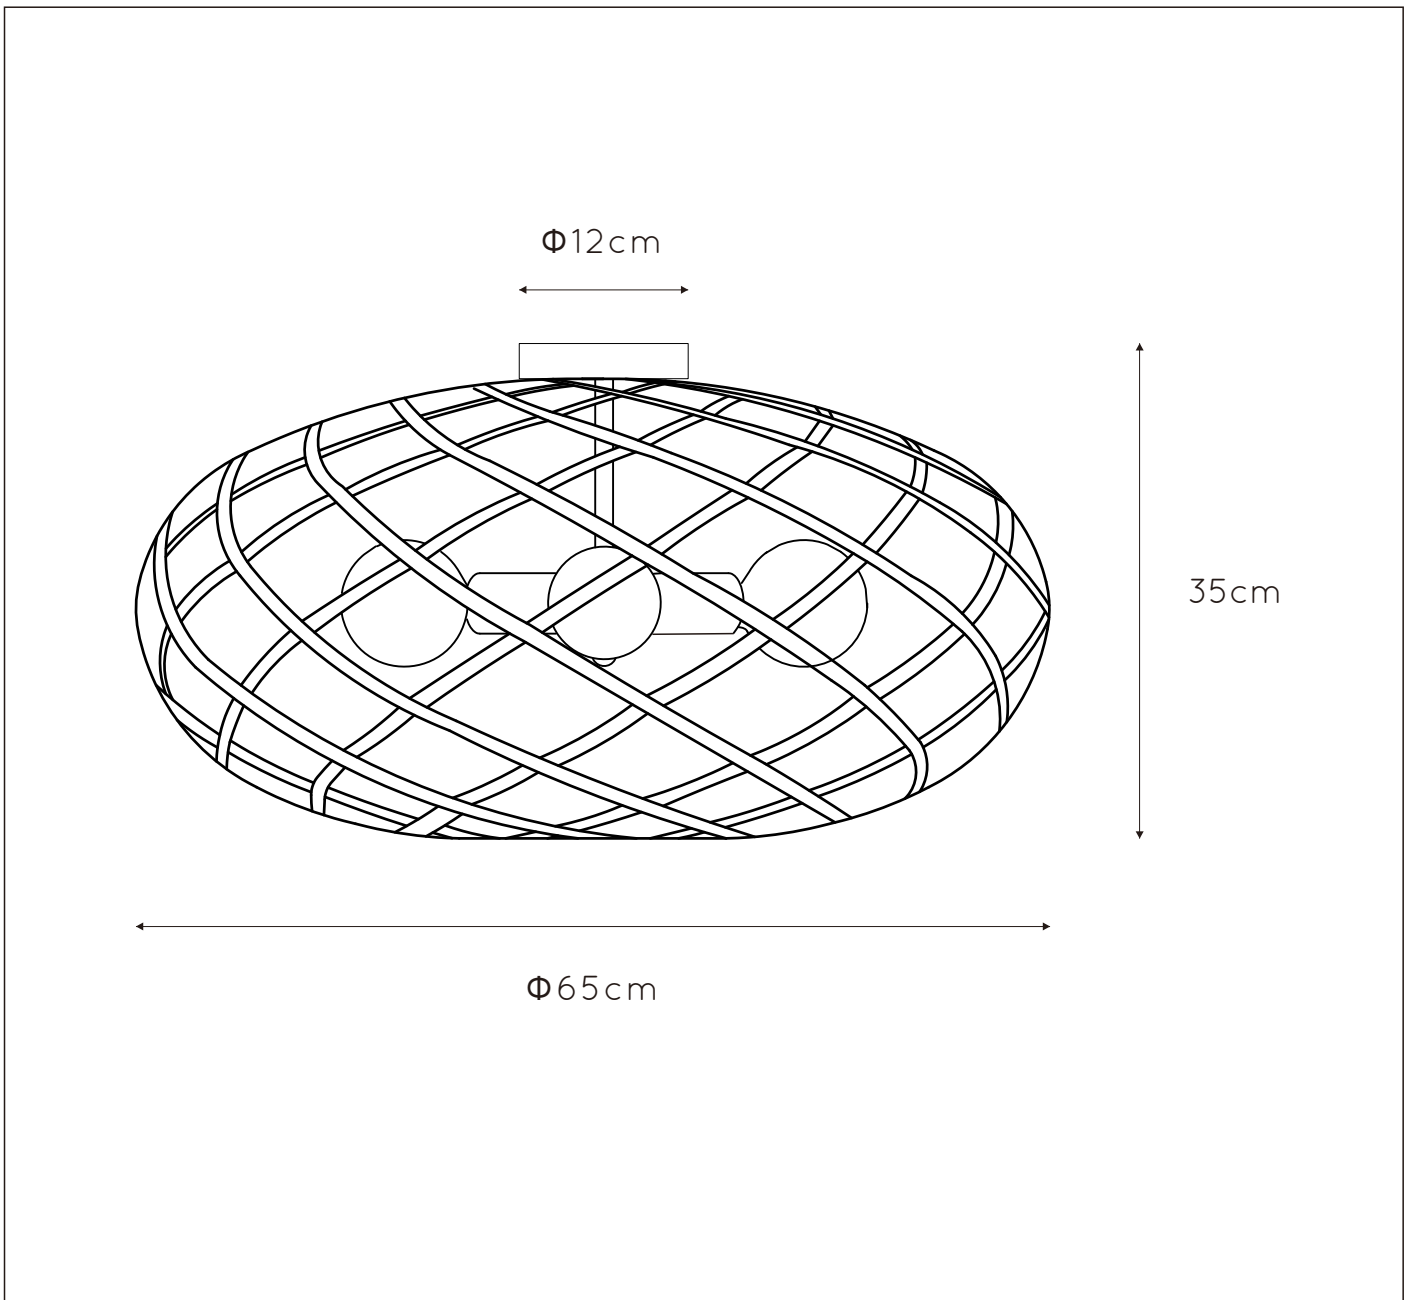

WOLFRAM

Item number : 21117/65/02

EAN CODE : 5411212211347

For more specifications, dimensions please visit

www.lucide.com