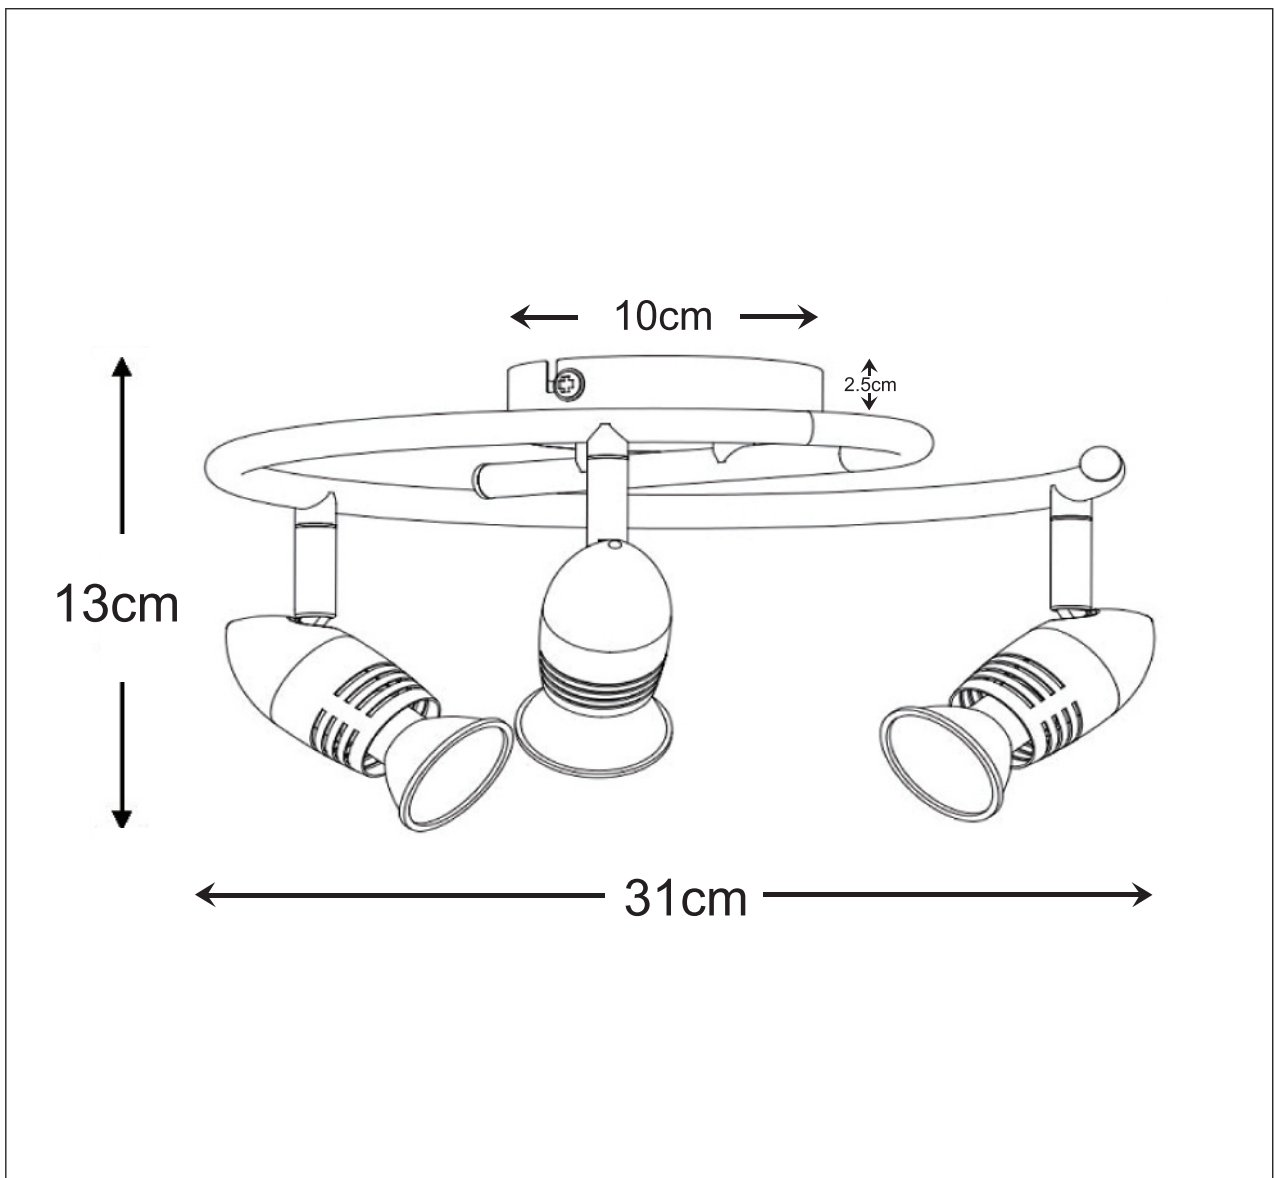

LUCIDE

TECHNICAL DRAWING & DIMENSIONS

CARO LED

item number : 13955/14/03

EAN code : 5411212133410

item number : 13955/14/12

EAN code : 5411212133427

item number : 13955/14/31

EAN code : 5411212133434

For more specifications, dimensions please visit
www.lucide.com