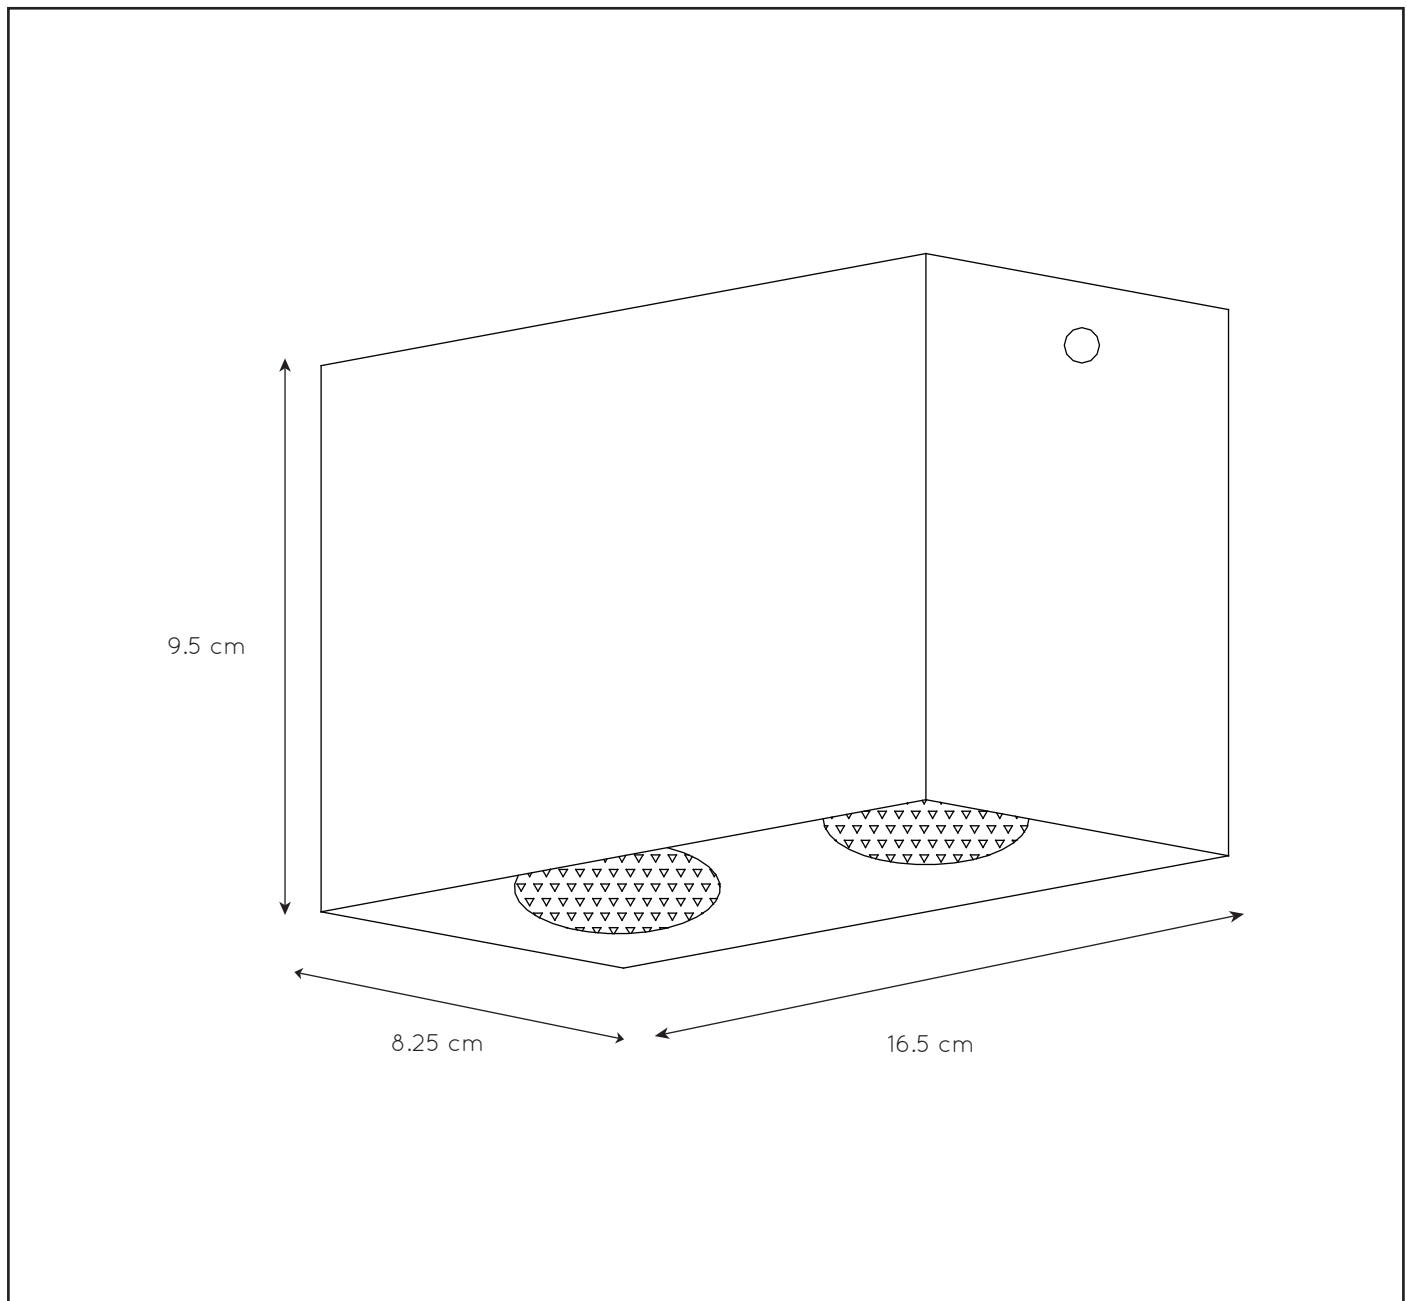

BODI

Item number : 09101/02/12
EAN code : 5411212091581
Item number : 09101/02/30
EAN code : 5411212091628
Item number : 09101/02/31
EAN code : 5411212091598

For more specifications, dimensions please visit
www.lucide.com