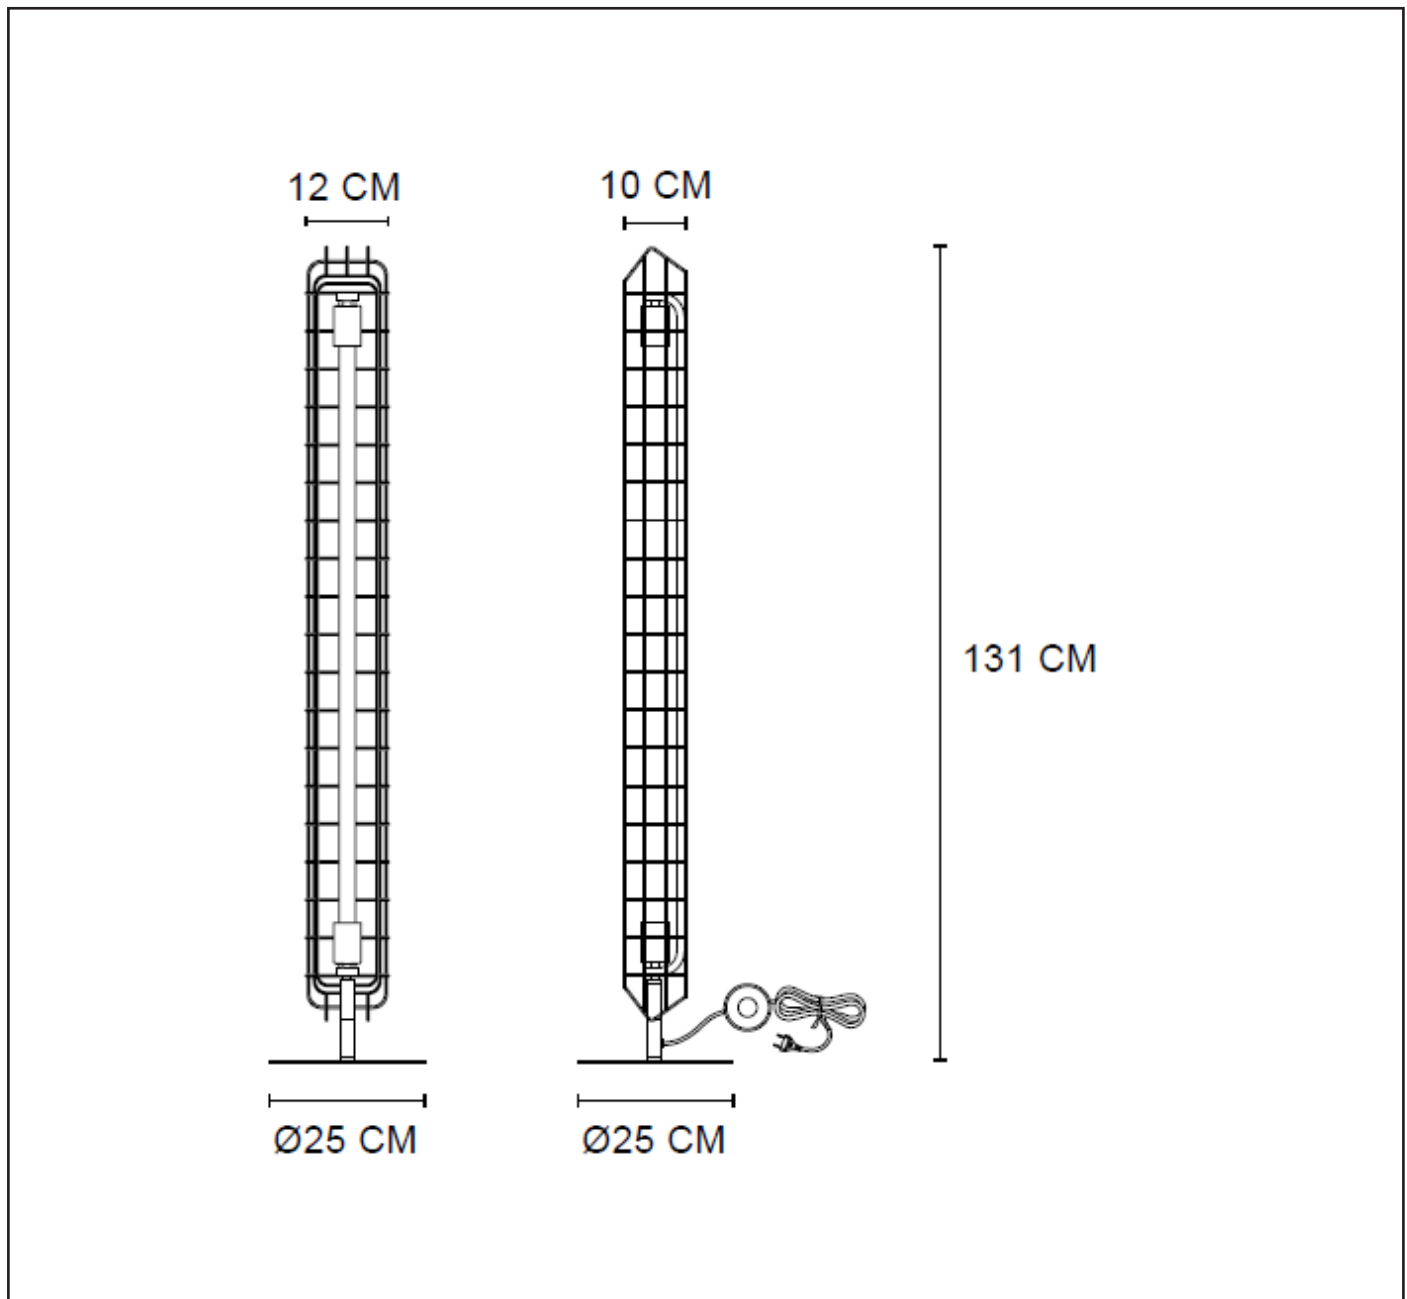

LUCIDE

GENERAL SPECIFICATIONS

**RECOMMENDED LUCIDE
LIGHT SOURCE**

49047/30/65

Light source dimmable : Yes
Light source incl. : No

General

Dimensions LxWxH : 25 cm x 25 cm x 131 cm
Height minimum : -

Height maximum : 131 cm
Dimensions shade LxWxH : 12 cm x 10 cm x 124.5 cm
Main material : Metal

Ceiling rose material : No

Color : Black
Style : Industriel

Shape :
Weight : 3.58kg
Warranty : 2 years

Product specifications

Dimmable : No
Light direction : Around (Diffuse)
Adjustable in height : No

Directional : No
Cable : Yes, Cable On Product
Cable length : 150cm
Sensor : Without Sensor

Control : On/Off Switch In The Cord
IP-Class : 20

Electric class : II
Light source including ? : No

Lamp socket : E27
Light source number : 2
Power requirements : 220-240V~50Hz
Bulb type & maximum wattage : E27-max.40W

For more specifications of this product please visit
www.lucide.com

LUCIDE

TECHNICAL DRAWING & DIMENSIONS

LATTICE

item number :05732/02/30

EAN code : 5411212051264

For more specifications, dimensions please visit