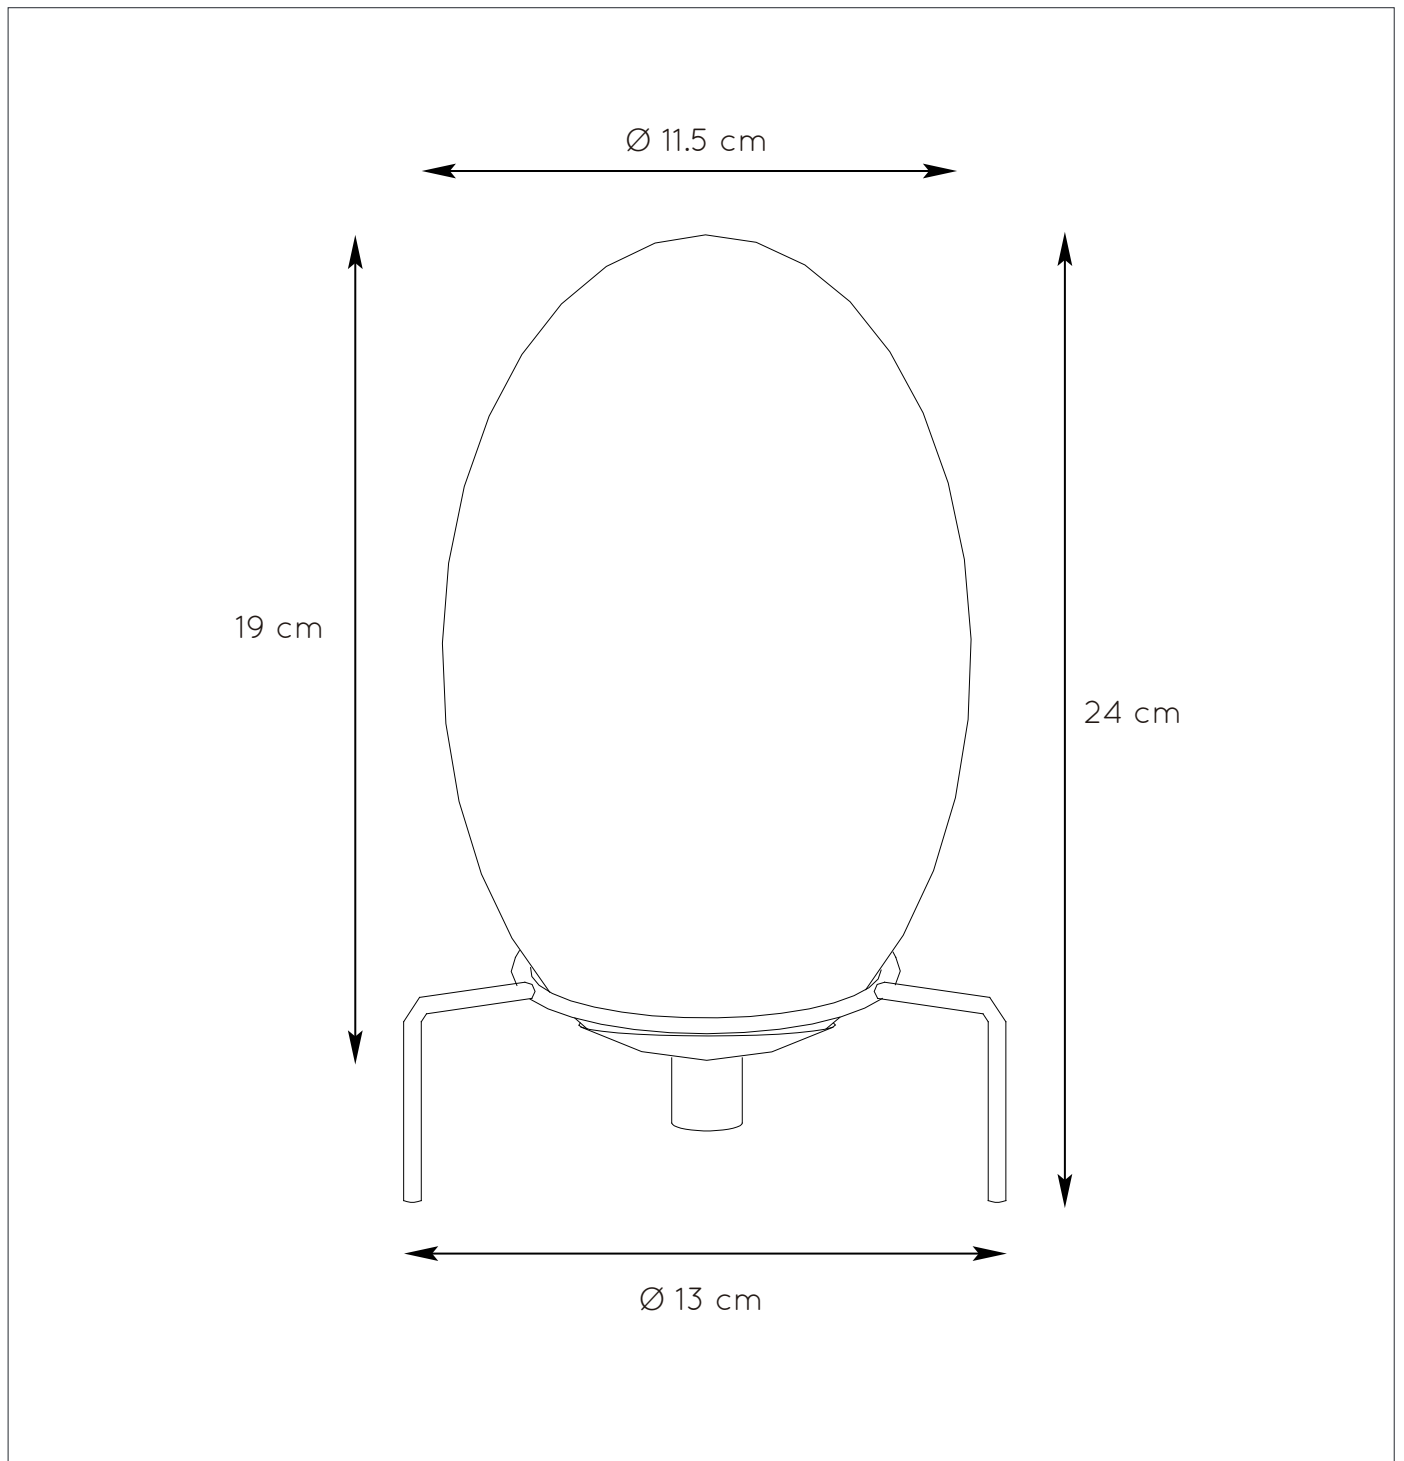

RECOMMENDED LUCIDE LIGHT SOURCE

49026/03/31

Light source dimmable : Yes

Light source incl. : No

General

Dimensions LxWxH : 13 cm x 13 cm x 24 cm
Height minimum : 24 cm
Height maximum : 24 cm
Dimensions shade LxWxH : Ø 11.5 cm x 19 cm
Main material : Metal and glass
Ceiling rose material : -
Color : Amber and brass
Style : Modern
Shape : Round
Weight : 0.6 kg
Warranty : 2 years

Product specifications

Dimmable : No
Light direction : Around (Diffuse)
Adjustable in height : Not Adjustable In Height (Before Installation)
Directional : Not Directional
Cable : Yes, Cable On Product
Cable length : 150 cm
Sensor : Without Sensor
Control : On/off Switch In The Cord
IP-Class : 20
Electric class : 2
Light source including : No
Lamp socket : G9
Light source number : 1
Power requirements : 220-240V~50Hz
Bulb type & maximum wattage : G9- max. 28W

For more specifications of this product please visit
www.lucide.com

BELLISTER

Item number : 03527/01/62

EAN code : 5411212031259

For more specifications, dimensions please visit

www.lucide.com

LUCIDE

INSTALLATION DRAWING SPECIFICATIONS