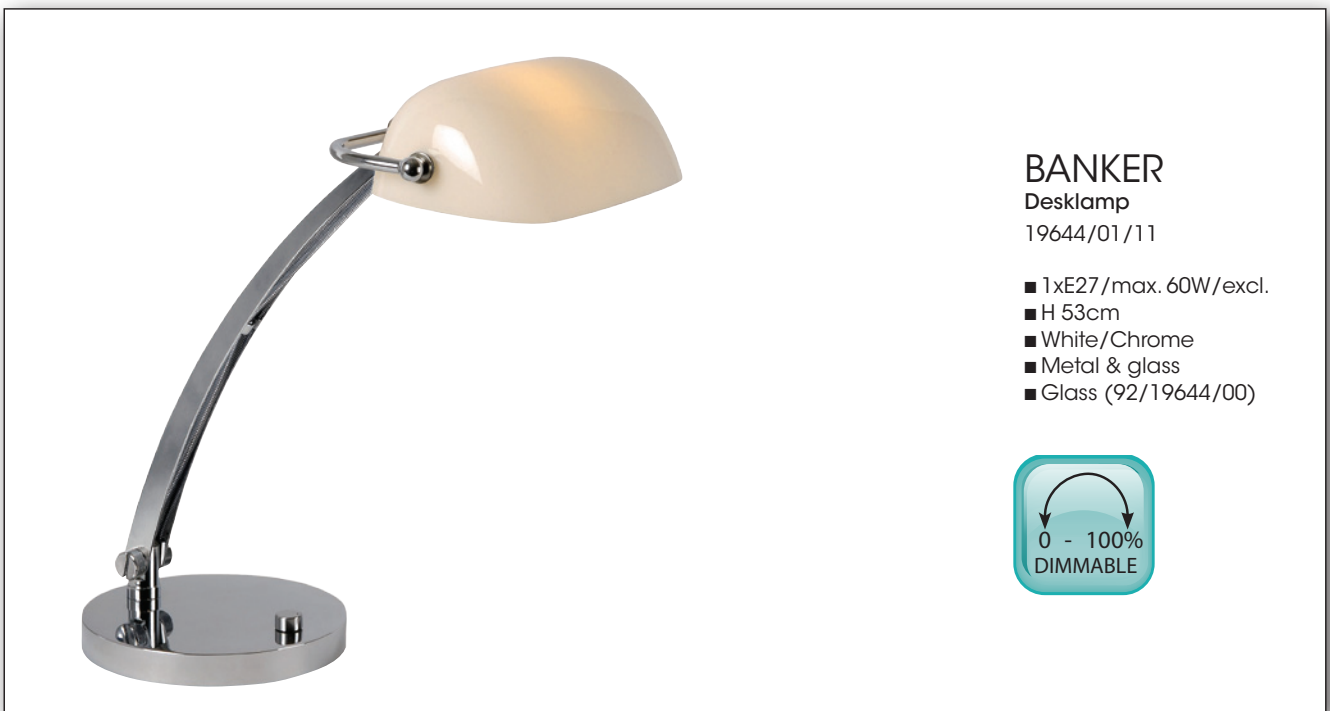

BANKER

BANKER

Desk lamp

17504/01/03

- 1xE14/max. 40W/excl.
- H: 30cm
- Green Glass/Bronze
- Metal & glass
- Glass (92/17504/03)

BANKER

Desk lamp

17504/01/11

- 1xE14/max. 40W/excl.
- H: 30cm
- White Glass/Chrome
- Metal & glass
- Glass (92/17504/11)

BANKER

Desk lamp

19644/01/11

- 1xE27/max. 60W/excl.
- H 53cm
- White/Chrome
- Metal & glass
- Glass (92/19644/00)