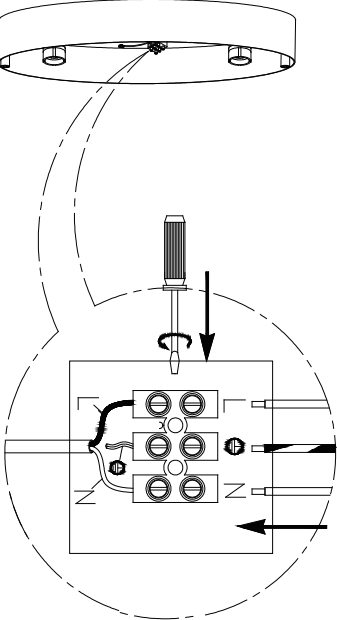

**RECOMMENDED LUCIDE
LIGHT SOURCE**
49009/05/30
Light source dimmable.:Yes
Light source incl.: No

General

Dimensions lxwxh : 30x20x8 cm
Height minimum : 8cm
Height maximum : 8cm
Dimensions shade lxwxh : 30x20x4.5 cm
Main material : metal+glass
Ceiling rose material : metal
Color : Black
Style : Modern
Shape : Oval
Weight : 1.2 kg
Warranty : 3 years

Product specifications

Dimmable : No dimming
Light direction : Down light
Adjustable in height : No
(Before Installation)
Directional : Yes
Cable : No
Cable length : -
Sensor : No
Control : Light switch control
IP-Class : 20
Electric class : 1
Light source including ? : **No**
Lamp socket : GU10
Light source number : 2PCS GU10 LED 5W
Power requirements : 220-240V~50Hz
Bulb type & maximum wattage : LED 2*5W

For more specifications of this product please visit
www.lucide.com

OKNO

item number : 79181/02/30

EAN code : 5411212791726

For more specifications, dimensions please visit

www.lucide.com

LUCIDE

INSTALLATION DRAWING SPECIFICATIONS