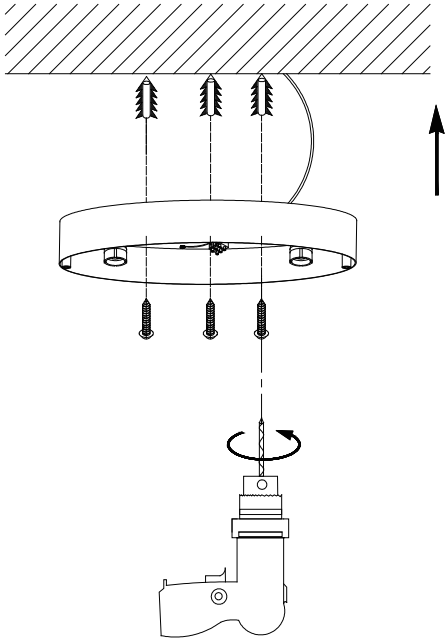

**RECOMMENDED LUCIDE
LIGHT SOURCE**
49009/05/30
Light source dimmable.:Yes
Light source incl.: No

General

Dimensions lxwxh : 30x20x8 cm
Height minimum : 8cm
Height maximum : 8cm
Dimensions shade lxwxh : 30x20x4.5 cm
Main material : metal+glass
Ceiling rose material : metal
Color : Black
Style : Modern
Shape : Oval
Weight : 1.2 kg
Warranty : 3 years

Product specifications

Dimmable : No dimming
Light direction : Down light
Adjustable in height : No
(Before Installation)
Directional : Yes
Cable : No
Cable length : -
Sensor : No
Control : Light switch control
IP-Class : 20
Electric class : 1
Light source including ? : **No**
Lamp socket : GU10
Light source number : 2PCS GU10 LED 5W
Power requirements : 220-240V~50Hz
Bulb type & maximum wattage : LED 2*5W

For more specifications of this product please visit
www.lucide.com

OKNO

item number : 79181/02/30

EAN code : 5411212791726

For more specifications, dimensions please visit

www.lucide.com

LUCIDE

INSTALLATION DRAWING SPECIFICATIONS