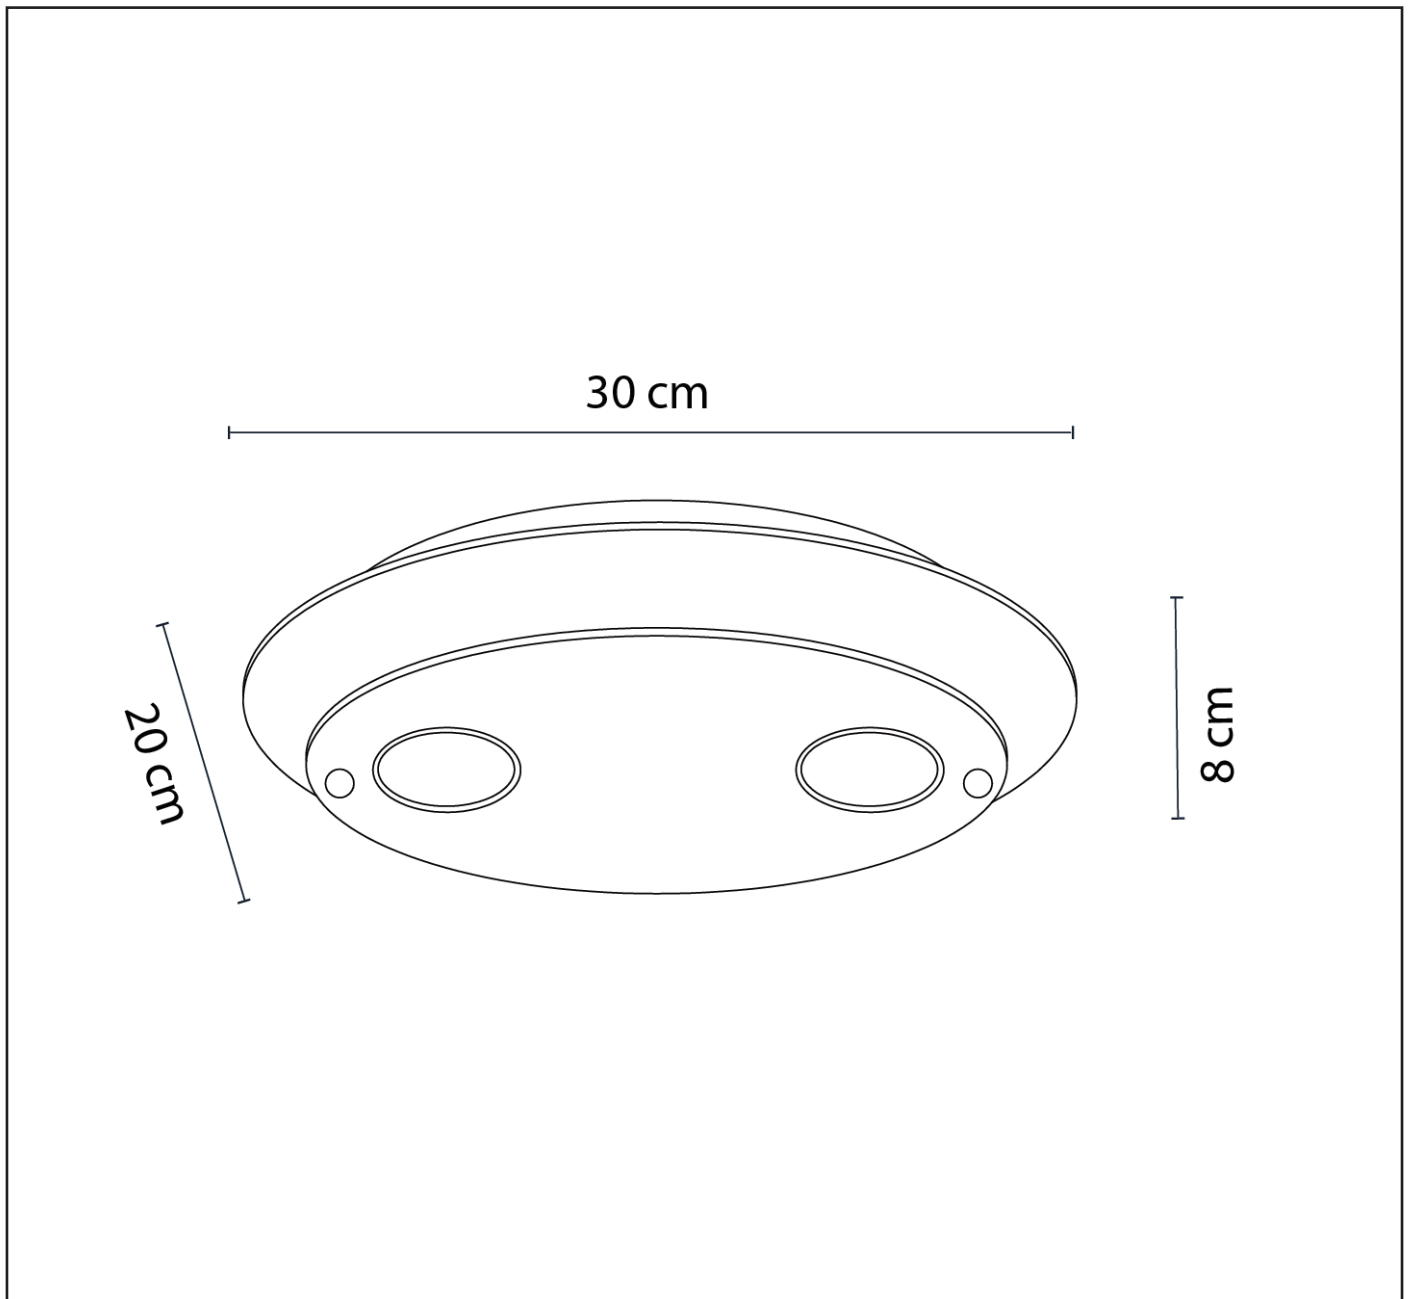

**RECOMMENDED LUCIDE
LIGHT SOURCE**
49009/05/30
Light source dimmable.:Yes
Light source incl.: No

General

Dimensions lxwxh : 30x20x8 cm
Height minimum : 8cm
Height maximum : 8cm
Dimensions shade lxwxh : 30x20x4.5 cm
Main material : metal+glass
Ceiling rose material : metal
Color : Black
Style : Modern
Shape : Oval
Weight : 1.2 kg
Warranty : 3 years

Product specifications

Dimmable : No dimming
Light direction : Down light
Adjustable in height : No
(Before Installation)
Directional : Yes
Cable : No
Cable length : -
Sensor : No
Control : Light switch control
IP-Class : 20
Electric class : 1
Light source including ? : **No**
Lamp socket : GU10
Light source number : 2PCS GU10 LED 5W
Power requirements : 220-240V~50Hz
Bulb type & maximum wattage : LED 2*5W

For more specifications of this product please visit
www.lucide.com

OKNO

item number : 79181/02/30

EAN code : 5411212791726

For more specifications, dimensions please visit

www.lucide.com

LUCIDE

INSTALLATION DRAWING SPECIFICATIONS