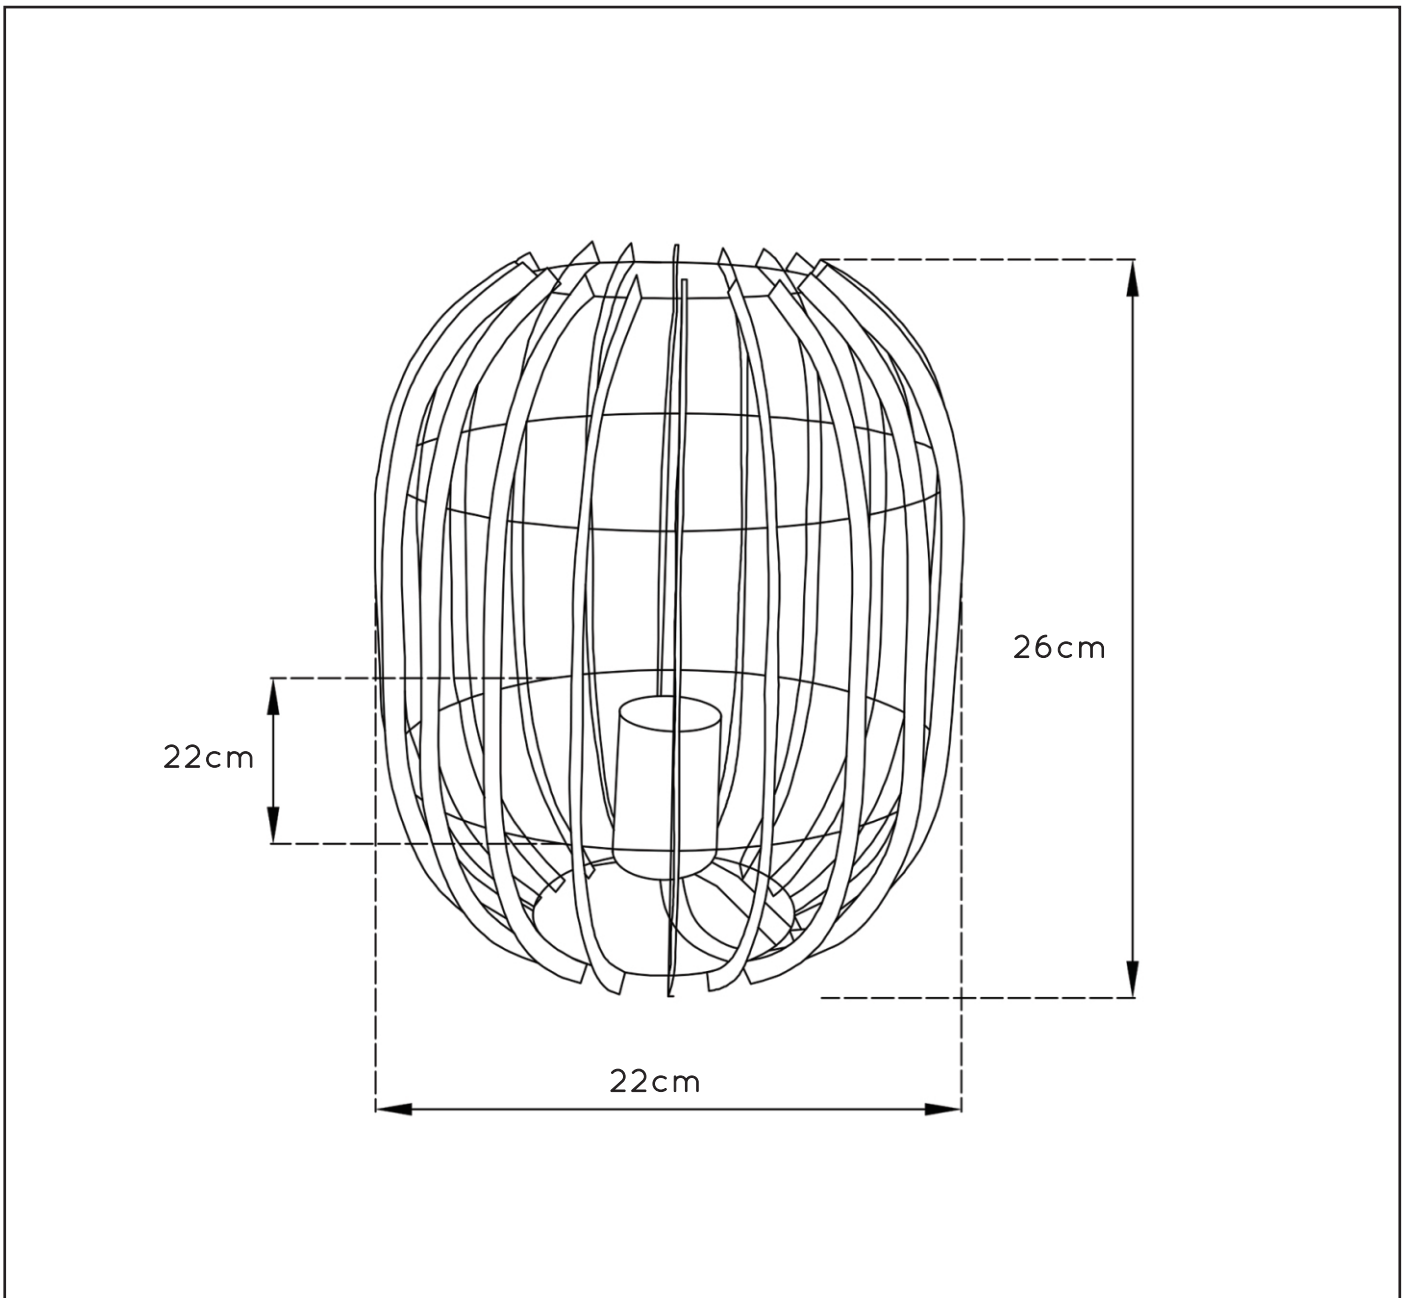

REDA

item number : 78599/01/30
EAN code : 5411212782502