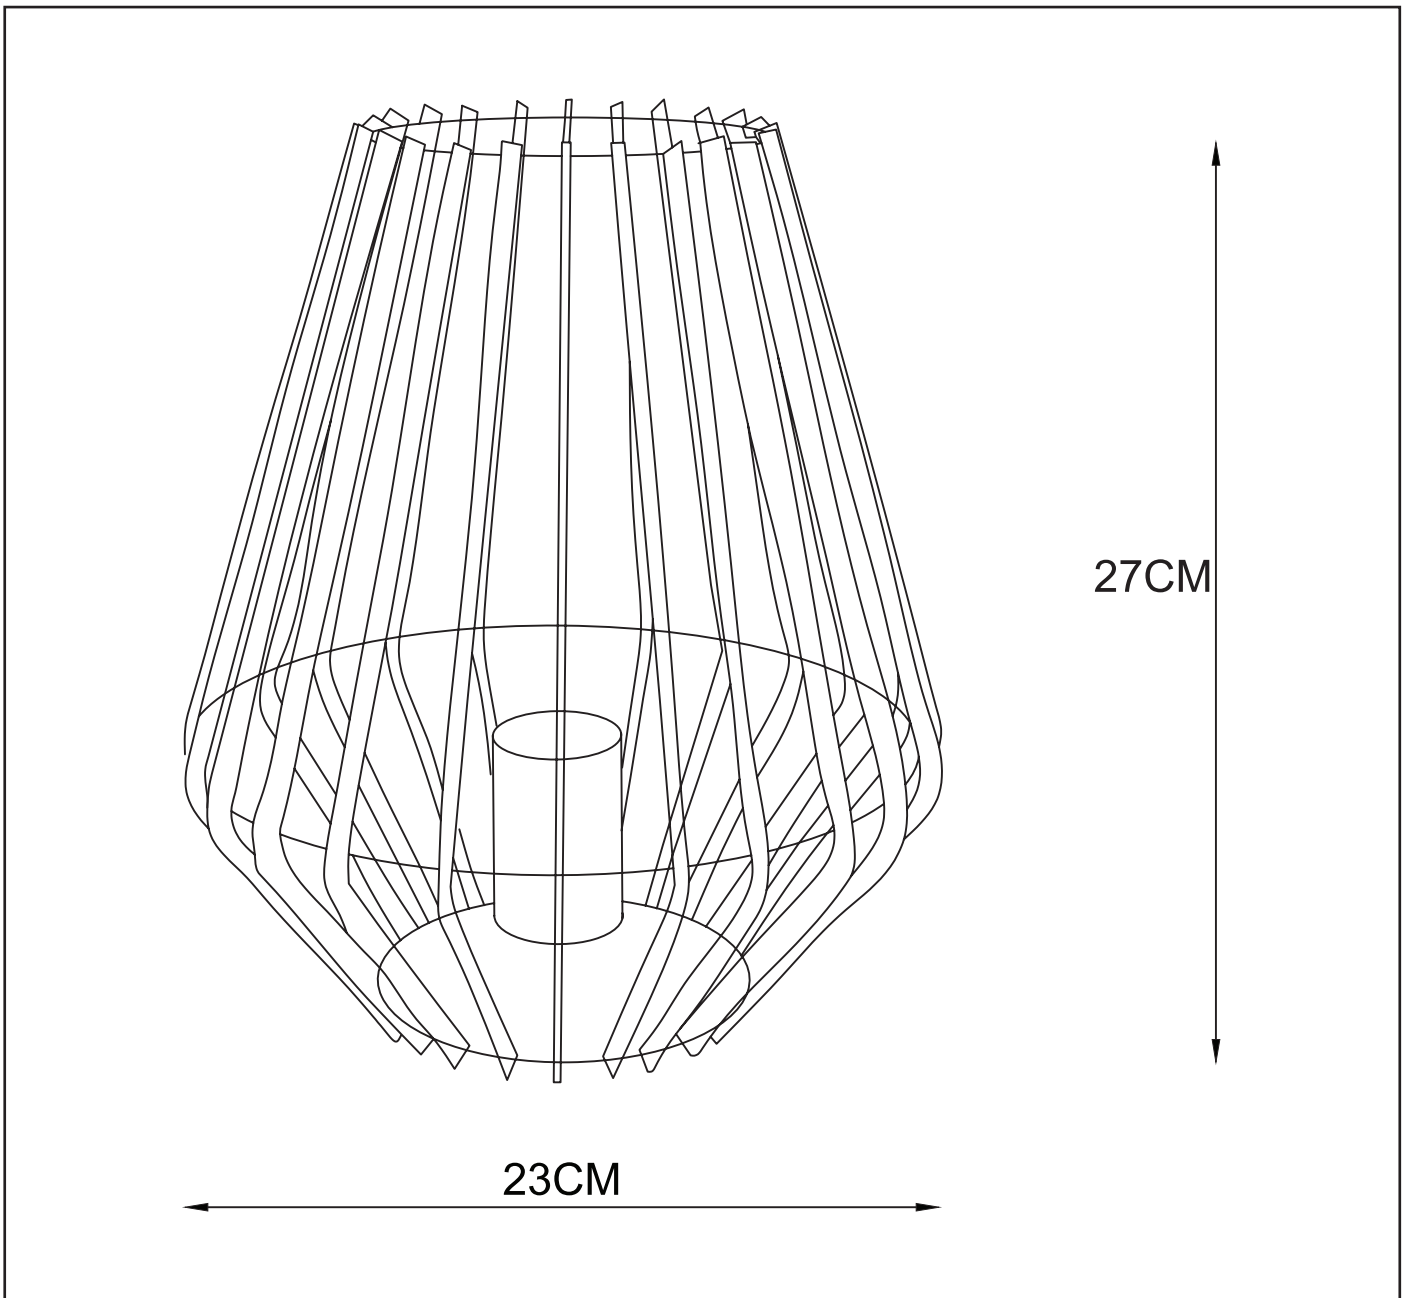

REDA

item number : 78598/01/30
EAN code : 5411212782496