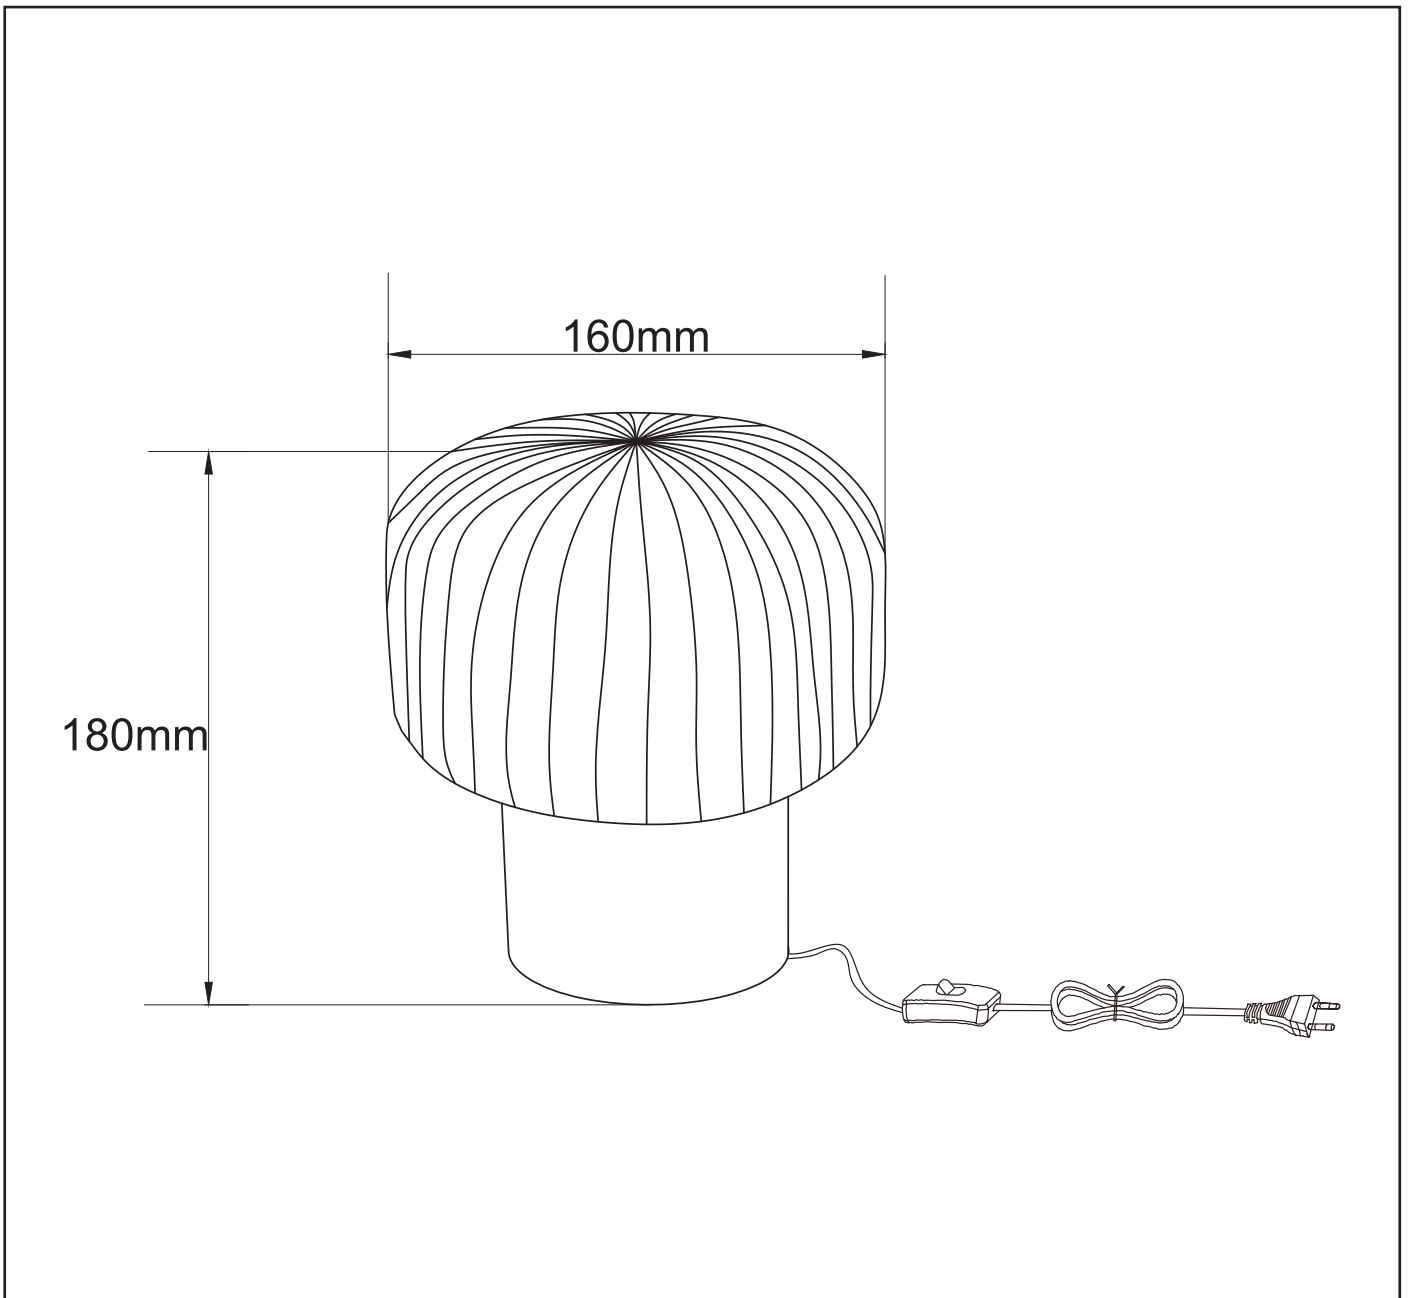

RECOMMENDED LUCIDE
LIGHT SOURCE

49023/04/60

Light source dimmable : Yes

Light source incl. : No

General

Dimensions LxWxH : 16cm x 16cm x 18cm
 Heigth minimum : 18cm
 Heigth maximum : 18cm
 Dimensions shade LxWxH : 16cm x 16cm x 18cm
 Main material : Metal&Glass
 Ceiling rose material : -
 Color : black/smoke glas
 Style : Modern
 Shape : Cylinder
 Weight : 0.786 kg
 Warranty : 2 years

Product specifications

Dimmable : No
 Light direction : Around
 Adjustable in heigth : -
 (Before Installation)
 Directional : Not Directional
 Cable : Yes, Cable On Product
 Cable length : 150 cm
 Sensor : Without Sensor
 Control : Light Switch Control
 IP-Class : 20
 Electric class : 2
 Light source including ? : No
 Lamp socket : E14
 Light source number : 1
 Power requirements : 220-240V~50Hz
 Bulb type & maximum wattage : E14-max.25W

For more specifications of this product please visit

www.lucide.com

JANY

item number : 78595/01/02
EAN code : 5411212782663

LUCIDE

INSTALLATION DRAWING SPECIFICATIONS