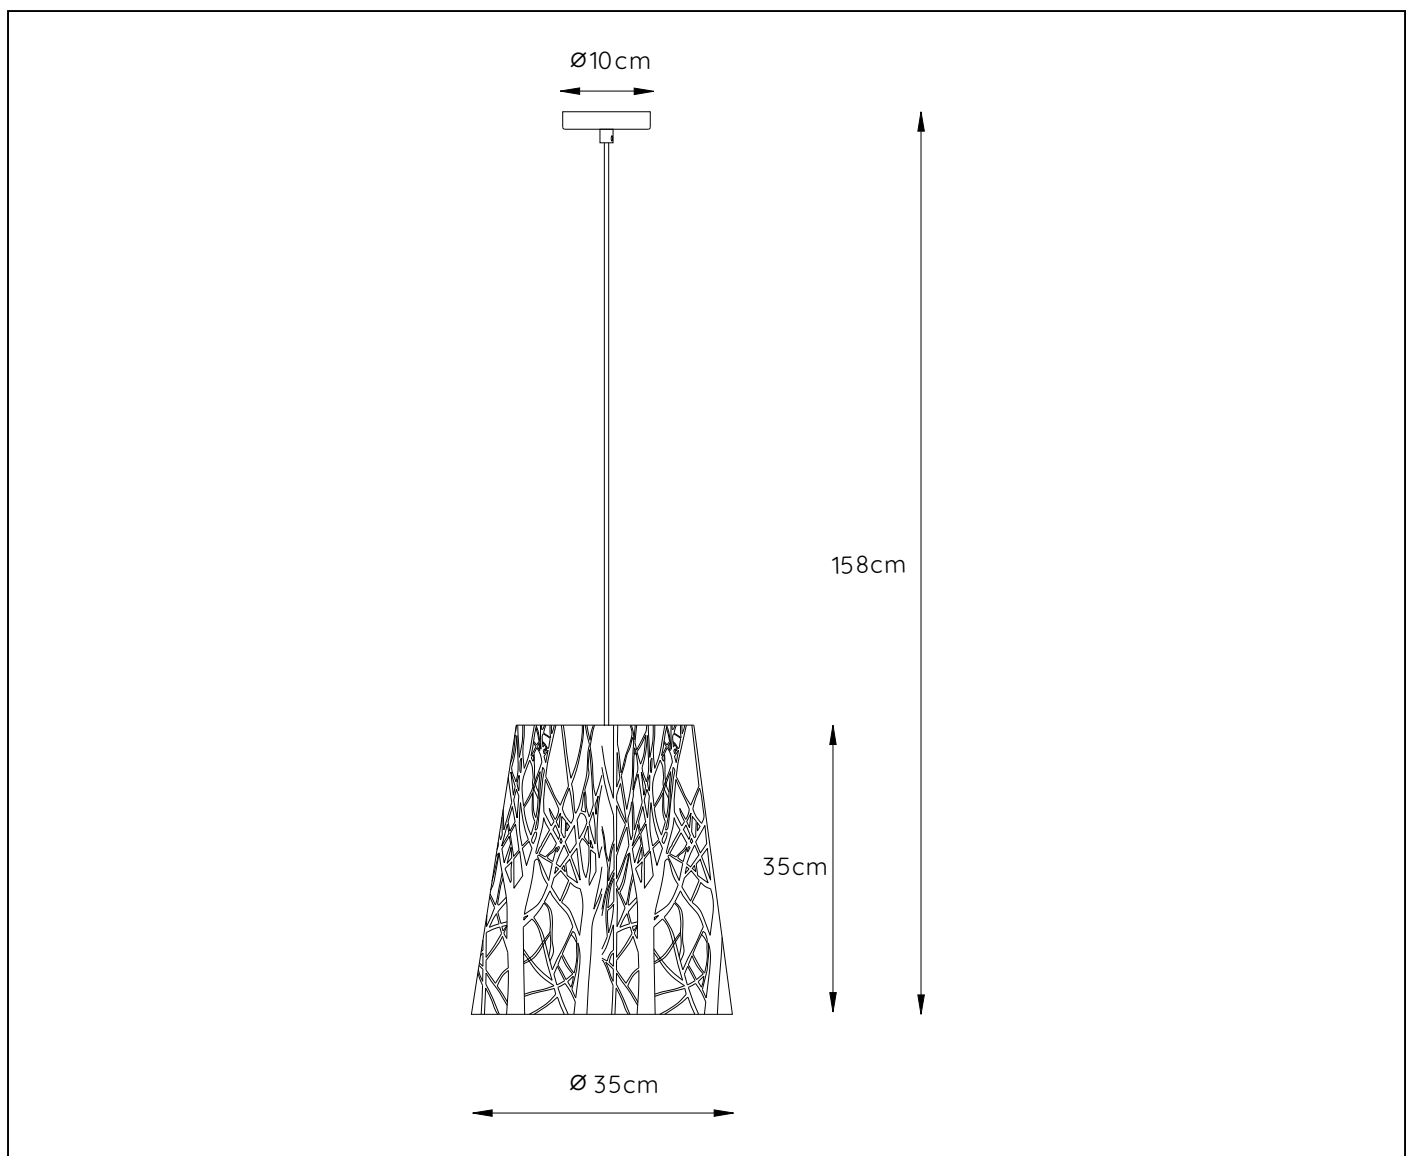

**RECOMMENDED LUCIDE  
 LIGHT SOURCE**

**49032/05/62**

**Light source dimmable : Yes**

**Light source incl. : No**

**General**

**Dimensions LxWxH :** 35cm x 35cm x 158cm  
**Height minimum :** 40cm  
**Height maximum :** 158cm  
**Dimensions shade LxWxH :** 35cm x 35cm x 35cm  
**Main material :** Metal  
**Ceiling rose material :** Metal  
**Color :**White  
**Style :** Modern  
**Shape :** Cone  
**Weight :** 1.4 kg  
**Warranty :** 2 years

**Product specifications**

**Dimmable :** Yes  
**Light direction :** Around (Diffuse)  
**Adjustable in height :** Adjustable in height(Before installation)  
**Directional :** Not Directional  
**Cable :** Yes,Cable On Product  
**Cable length :** 120cm  
**Sensor :** Without Sensor  
**Control :** Light Switch Control  
**IP-Class :** 20  
**Electric class :** 1  
**Light source including ?:** No  
**Lamp socket :** E27  
**Light source number :** 1  
**Power requirements :** 220-240V~50Hz  
**Bulb type & maximum wattage :** E27- max.60W

# GARELL

Itemnumber : 78481/35/31

EAN code : 5411212782410

For more specifications, dimensions please visit

[www.lucide.com](http://www.lucide.com)