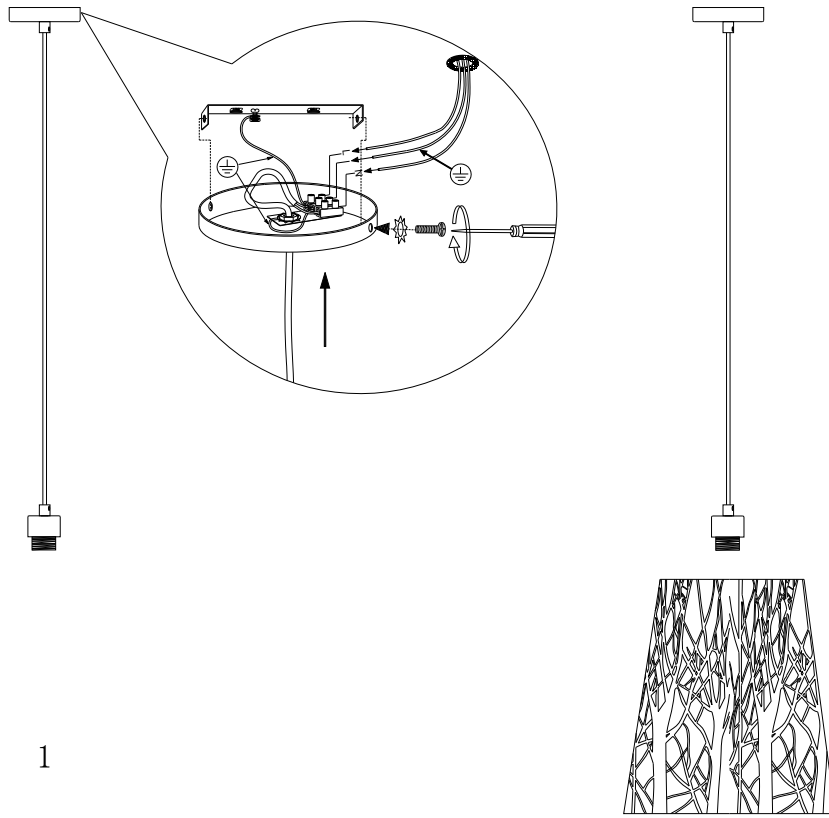

**RECOMMENDED LUCIDE  
 LIGHT SOURCE**

**49032/05/62**

**Light source dimmable : Yes**

**Light source incl. : No**

**General**

**Dimensions LxWxH :** 35cm x 35cm x 158cm  
**Height minimum :** 40cm  
**Height maximum :** 158cm  
**Dimensions shade LxWxH :** 35cm x 35cm x 35cm  
**Main material :** Metal  
**Ceiling rose material :** Metal  
**Color :**White  
**Style :** Modern  
**Shape :** Cone  
**Weight :** 1.4 kg  
**Warranty :** 2 years

**Product specifications**

**Dimmable :** Yes  
**Light direction :** Around (Diffuse)  
**Adjustable in height :** Adjustable in height(Before installation)  
**Directional :** Not Directional  
**Cable :** Yes,Cable On Product  
**Cable length :** 120cm  
**Sensor :** Without Sensor  
**Control :** Light Switch Control  
**IP-Class :** 20  
**Electric class :** 1  
**Light source including ?:** No  
**Lamp socket :** E27  
**Light source number :** 1  
**Power requirements :** 220-240V~50Hz  
**Bulb type & maximum wattage :** E27- max.60W

# GARELL

Itemnumber : 78481/35/31

EAN code : 5411212782410

For more specifications, dimensions please visit

[www.lucide.com](http://www.lucide.com)

## INSTALLATION DRAWING SPECIFICATION

1

2