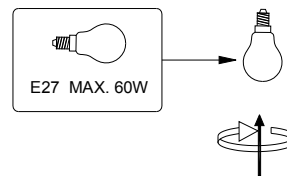

LUCIDE

INSTALLATION DRAWING SPECIFICATION

1

2