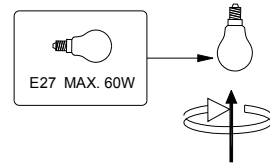

LUCIDE

INSTALLATION DRAWING SPECIFICATION

1

2