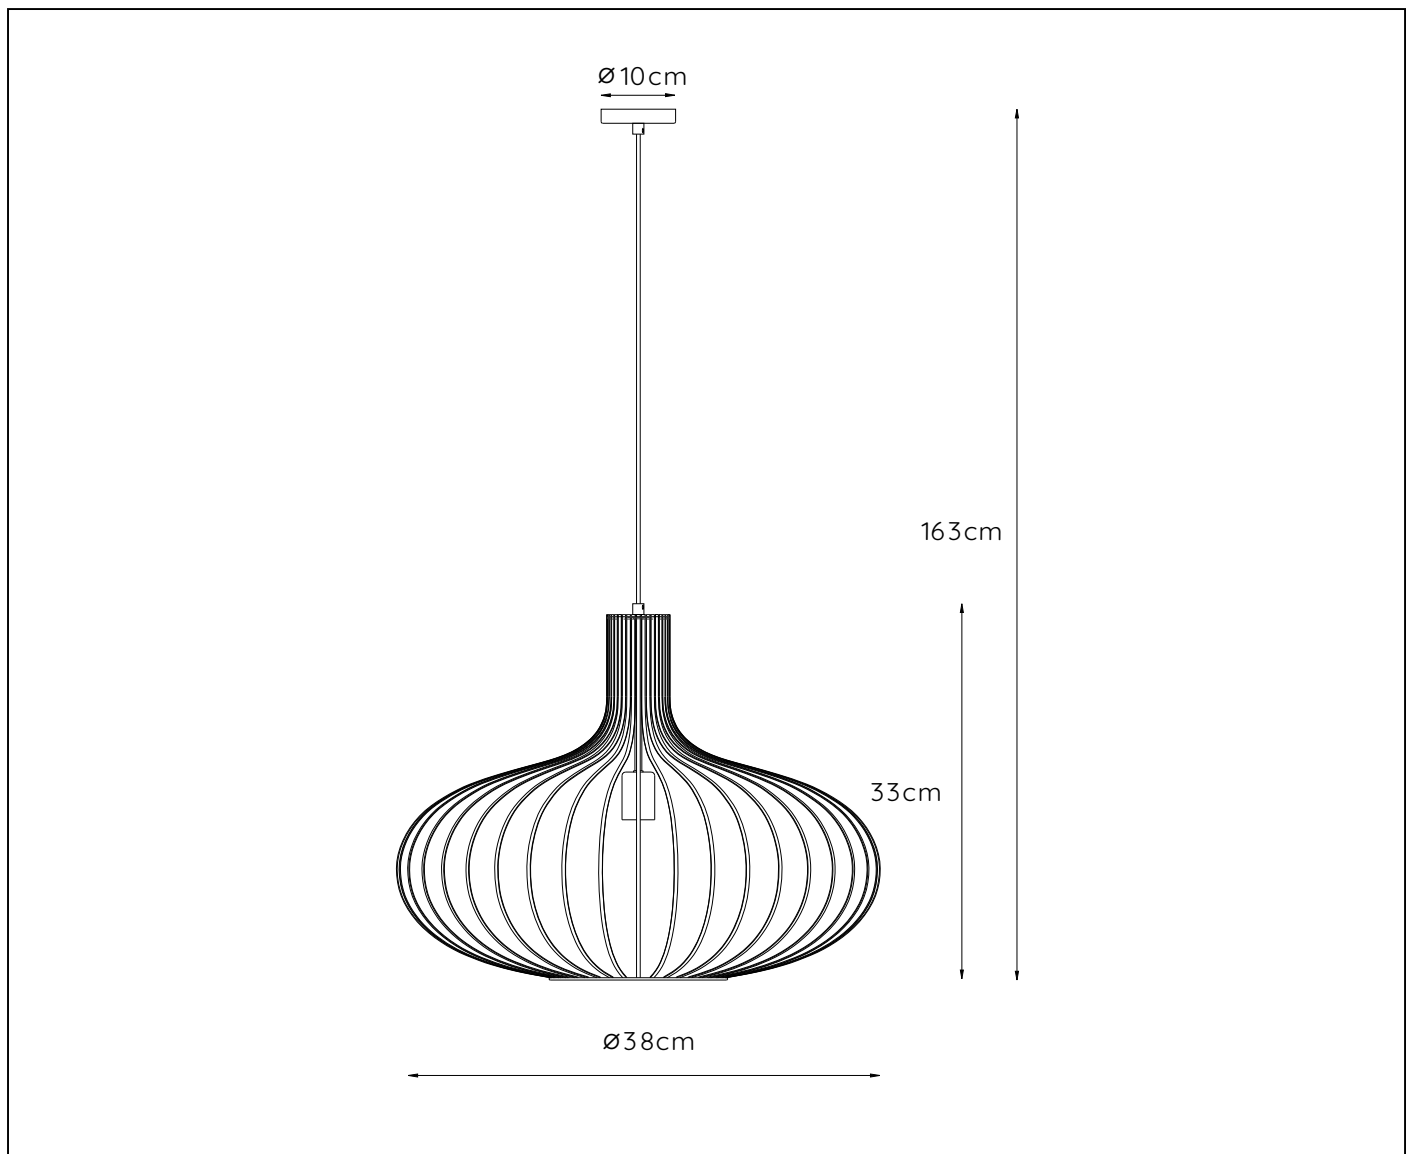

RECOMMENDED LUCIDE LIGHT SOURCE

49032/05/62

Light source dimmable : Yes

Light source incl. : No

General

Dimensions LxWxH : 38cm x 38cm x 163cm
Height minimum : 37cm
Height maximum : 163cm
Dimensions shade LxWxH : 38cm x 38cm x 33cm
Main material : Metal
Ceiling rose material : Metal
Color : Pink
Style : Modern
Shape : Oval
Weight : 1.0kg
Warranty : 2 years

Product specifications

Dimmable : Yes
Light direction : Around (Diffuse)
Adjustable in height : Adjustable in height(Before installation)
Directional : Not Directional
Cable : Yes,Cable On Product
Cable length : 126cm
Sensor : Without Sensor
Control : Light Switch Control
IP-Class : 20
Electric class : 1
Light source including ?: No
Lamp socket : E27
Light source number : 1
Power requirements : 220-240V~50Hz
Bulb type & maximum wattage : E27- max.60W

For more specifications of this product please visit

www.lucide.com

MERLINA

Itemnumber :78393/38/66

EAN code : 5411212782571

For more specifications, dimensions please visit

www.lucide.com

LUCIDE