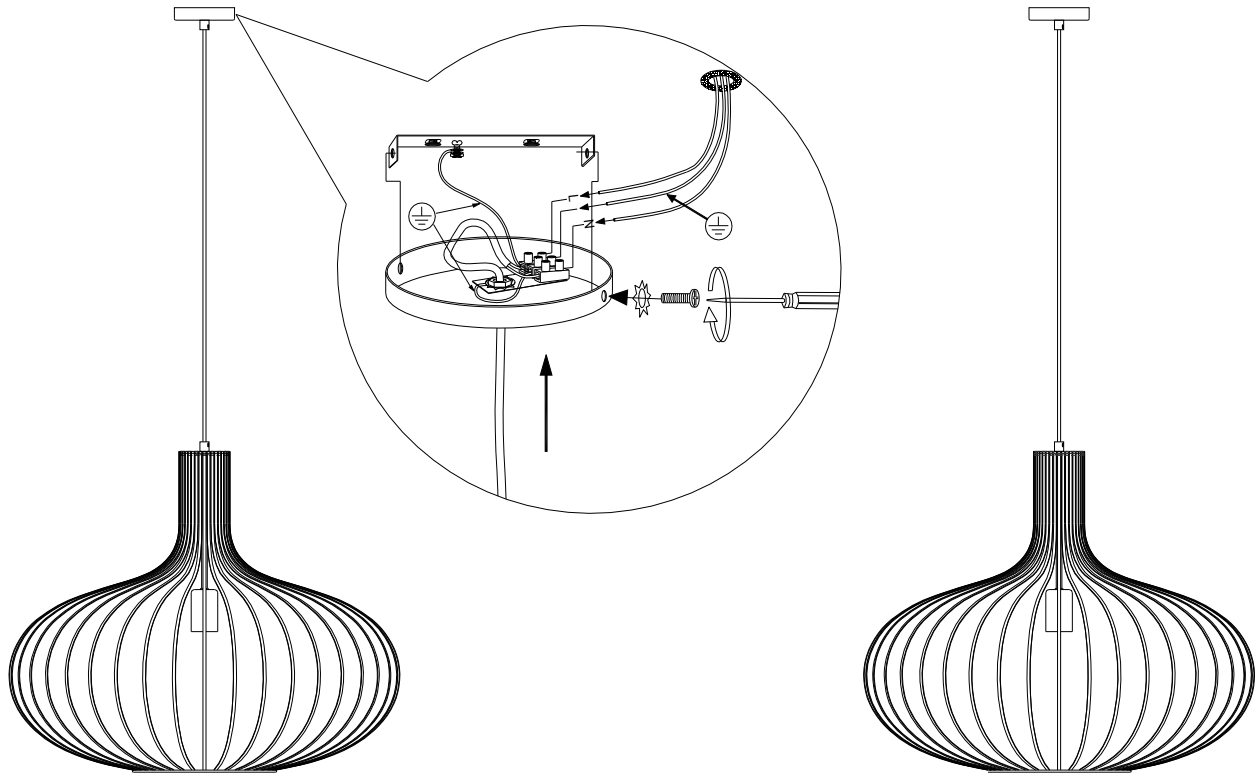

RECOMMENDED LUCIDE LIGHT SOURCE

49032/05/62

Light source dimmable : Yes

Light source incl. : No

General

Dimensions LxWxH : 38cm x 38cm x 163cm
Height minimum : 37cm
Height maximum : 163cm
Dimensions shade LxWxH : 38cm x 38cm x 33cm
Main material : Metal
Ceiling rose material : Metal
Color : Pink
Style : Modern
Shape : Oval
Weight : 1.0kg
Warranty : 2 years

Product specifications

Dimmable : Yes
Light direction : Around (Diffuse)
Adjustable in height : Adjustable in height(Before installation)
Directional : Not Directional
Cable : Yes,Cable On Product
Cable length : 126cm
Sensor : Without Sensor
Control : Light Switch Control
IP-Class : 20
Electric class : 1
Light source including ?: No
Lamp socket : E27
Light source number : 1
Power requirements : 220-240V~50Hz
Bulb type & maximum wattage : E27- max.60W

For more specifications of this product please visit

www.lucide.com

MERLINA

Itemnumber :78393/38/66

EAN code : 5411212782571

For more specifications, dimensions please visit

www.lucide.com

LUCIDE

INSTALLATION DRAWING SPECIFICATION

1

2