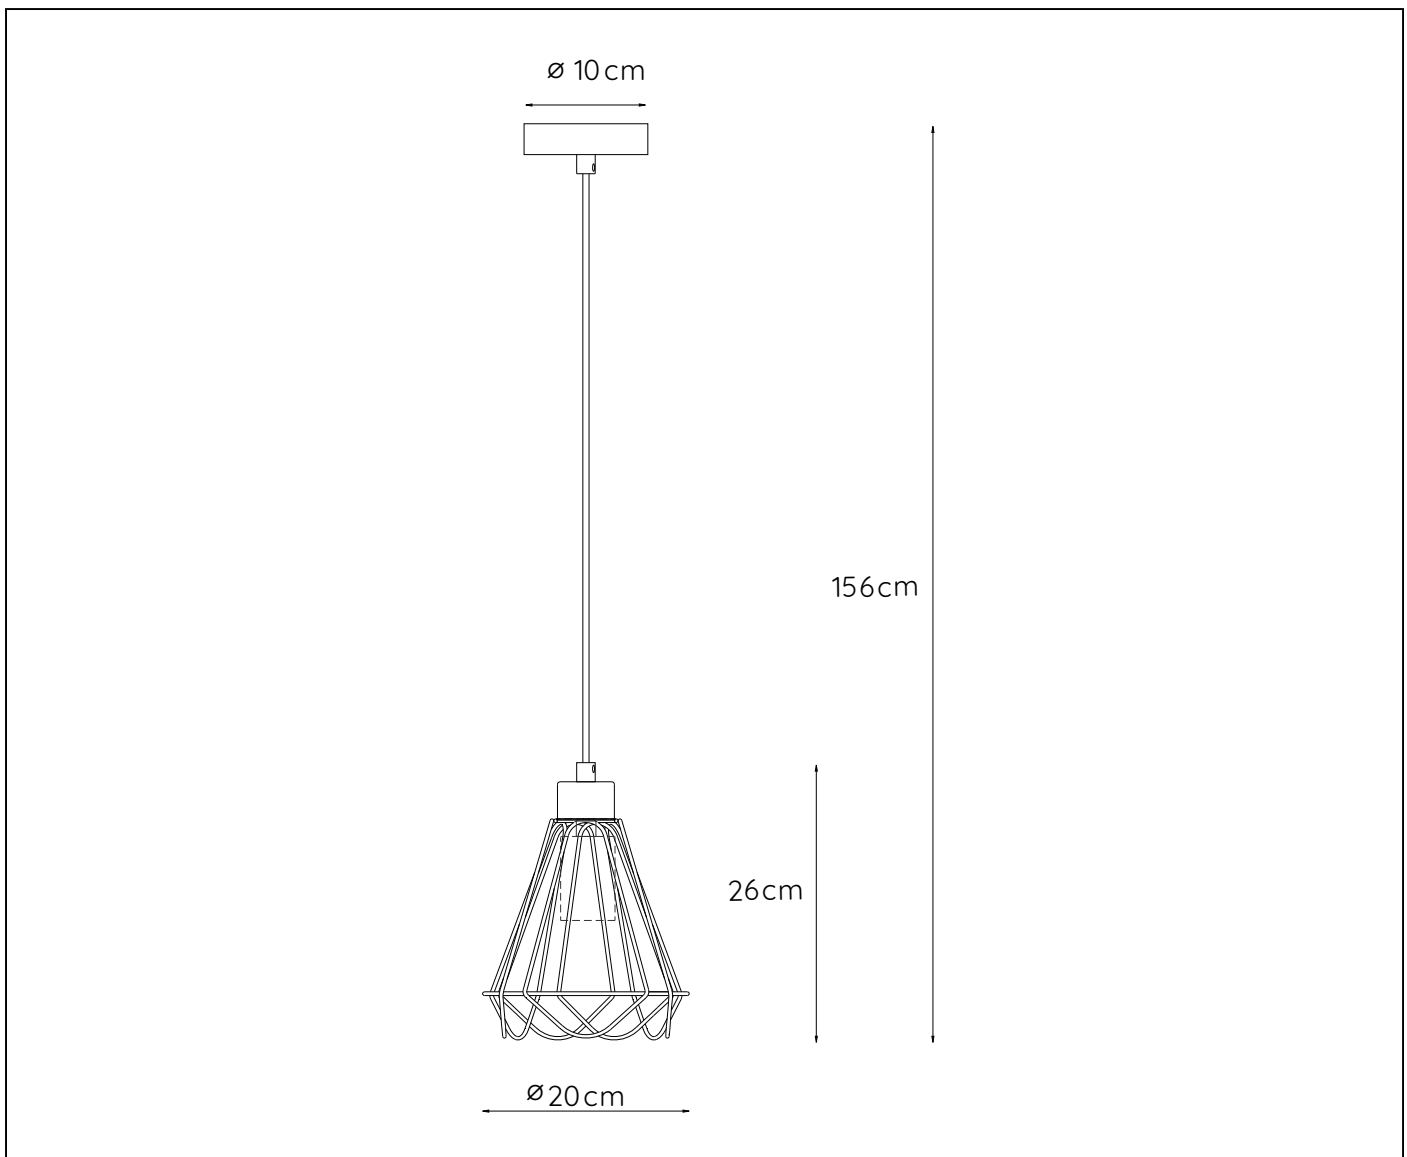

### General

**Dimensions LxWxH** : 20cm x 20cm x 156cm  
**Height minimum** : 30cm  
**Height maximum** : 156cm  
**Dimensions shade LxWxH** : 20cm x 20cm x 26cm  
**Main material** : Metal  
**Ceiling rose material** : Metal  
**Color** :White  
**Style** : Modern  
**Shape** : Cone  
**Weight** : 0.63 kg  
**Warranty** : 2 years

### Product specifications

**Dimmable** : Yes  
**Light direction** : Around (Diffuse)  
**Adjustable in height** : Adjustable in height(Before installation)  
**Directional** : Not Directional  
**Cable** : Yes,Cable On Product  
**Cable length** : 130cm  
**Sensor** : Without Sensor  
**Control** : Light Switch Control  
**IP-Class** : 20  
**Electric class** : 1  
**Light source including ?** : No  
**Lamp socket** : E27  
**Light source number** : 1  
**Power requirements** : 220-240V~50Hz  
**Bulb type & maximum wattage** : E27- max.60W

For more specifications of this product please visit

[www.lucide.com](http://www.lucide.com)

LUCIDE

TECHNICAL DRAWING & DIMENSIONS

# KYARA

Itemnumber : 78385/20/31

EAN code : 5 411212782236

For more specifications, dimensions please visit

[www.lucide.com](http://www.lucide.com)