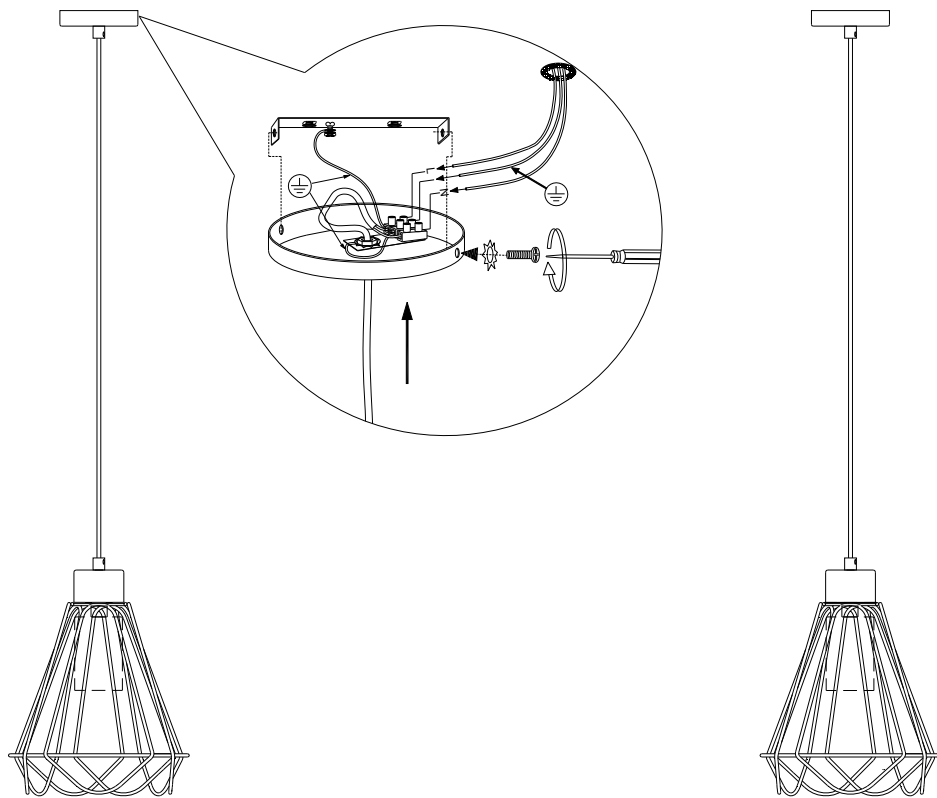

LUCIDE

INSTALLATION DRAWING SPECIFICATION

1

2