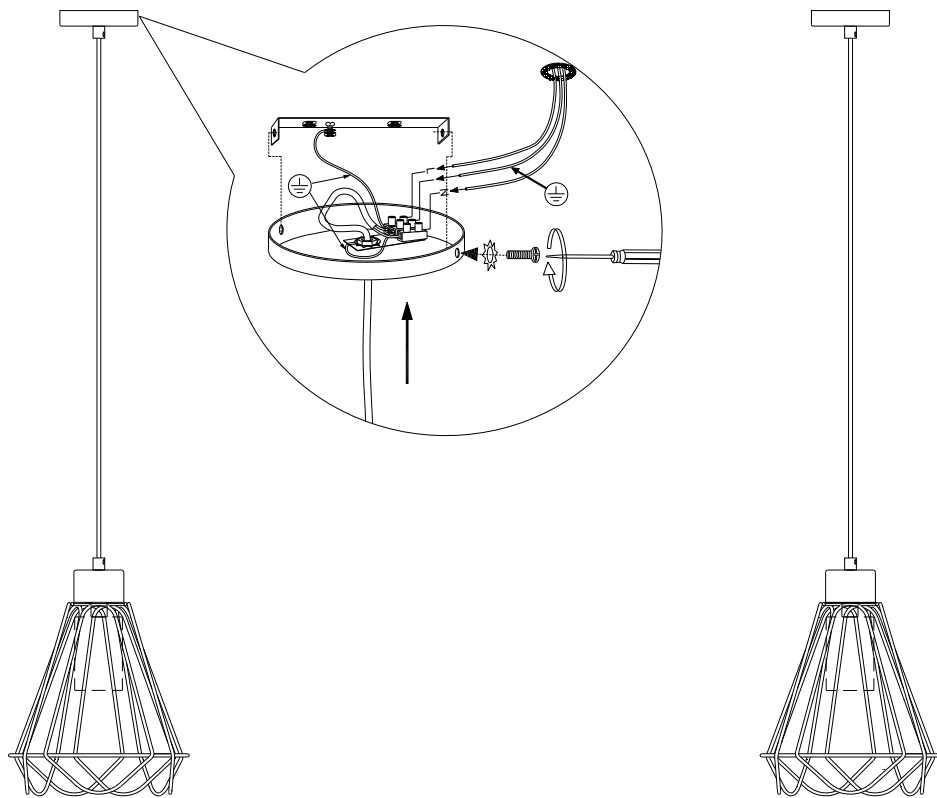

RECOMMENDED LUCIDE LIGHT SOURCE

49034/05/62
 Light source dimmable : Yes
 Light source incl. : No

General

Dimensions LxWxH : 20cm x 20cm x 156cm
Height minimum : 30cm
Height maximum : 156cm
Dimensions shade LxWxH : 20cm x 20cm x 26cm
Main material : Metal
Ceiling rose material : Metal
Color :Black
Style : Modern
Shape : Cone
Weight : 0.63 kg
Warranty : 2 years

Product specifications

Dimmable : Yes
Light direction : Around (Diffuse)
Adjustable in height : Adjustable in height(Before installation)
Directional : Not Directional
Cable : Yes,Cable On Product
Cable length : 130cm
Sensor : Without Sensor
Control : Light Switch Control
IP-Class : 20
Electric class : 1
Light source including ?: No
Lamp socket : E27
Light source number : 1
Power requirements : 220-240V~50Hz
Bulb type & maximum wattage : E27- max.60W

For more specifications of this product please visit

www.lucide.com

KYARA

Itemnumber : 78385/20/30

EAN code : 5 411212782229

For more specifications, dimensions please visit

www.lucide.com

LUCIDE

INSTALLATION DRAWING SPECIFICATION

1

2