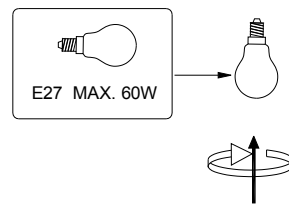

LUCIDE

INSTALLATION DRAWING SPECIFICATION

1

2