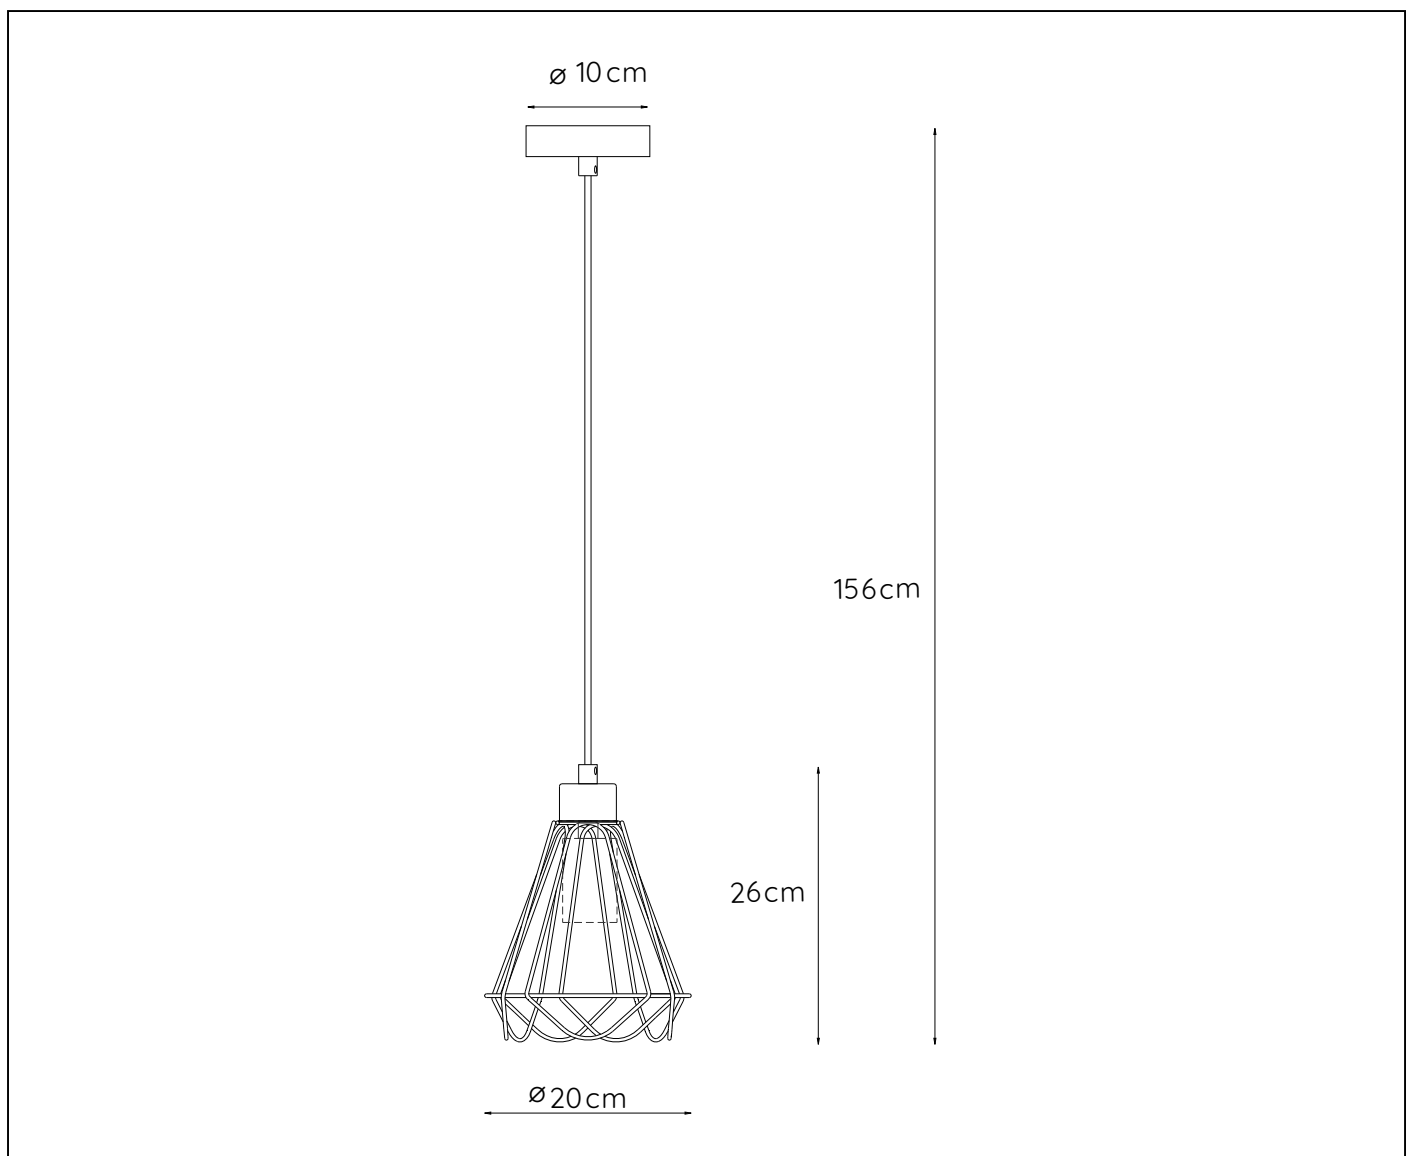

RECOMMENDED LUCIDE LIGHT SOURCE

49034/05/62
 Light source dimmable : Yes
 Light source incl. : No

General

Dimensions LxWxH : 20cm x 20cm x 156cm
Height minimum : 30cm
Height maximum : 156cm
Dimensions shade LxWxH : 20cm x 20cm x 26cm
Main material : Metal
Ceiling rose material : Metal
Color :Black
Style : Modern
Shape : Cone
Weight : 0.63 kg
Warranty : 2 years

Product specifications

Dimmable : Yes
Light direction : Around (Diffuse)
Adjustable in height : Adjustable in height(Before installation)
Directional : Not Directional
Cable : Yes,Cable On Product
Cable length : 130cm
Sensor : Without Sensor
Control : Light Switch Control
IP-Class : 20
Electric class : 1
Light source including ?: No
Lamp socket : E27
Light source number : 1
Power requirements : 220-240V~50Hz
Bulb type & maximum wattage : E27- max.60W

For more specifications of this product please visit

www.lucide.com

KYARA

Itemnumber : 78385/20/30

EAN code : 5 411212782229

For more specifications, dimensions please visit

www.lucide.com

LUCIDE