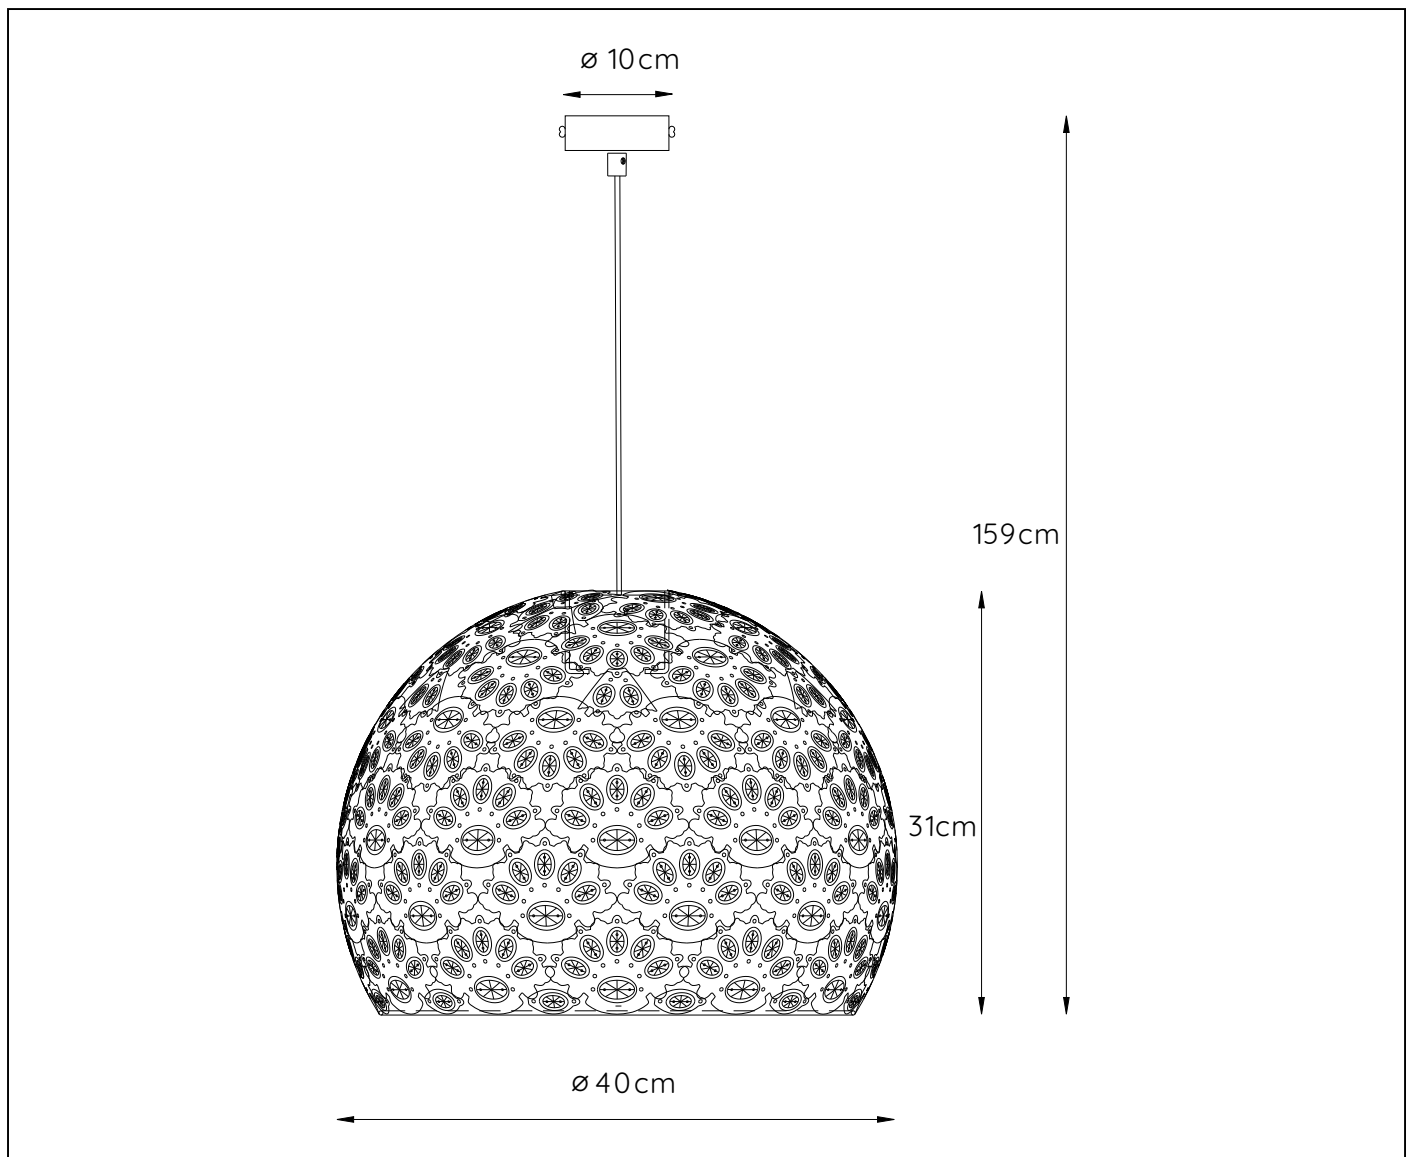

**RECOMMENDED LUCIDE LIGHT SOURCE**

**49020/05/67**

Light source dimmable : Yes

Light source incl. : No

**General**

**Dimensions LxWxH** : 40cm x 40cm x 159cm  
**Height minimum** : 35cm  
**Height maximum** : 159cm  
**Dimensions shade LxWxH** : 40cm x 40cm x 31cm  
**Main material** : Metal and acrylic  
**Ceiling rose material** : Metal  
**Color** : Rust brown  
**Style** : Modern  
**Shape** : Oval  
**Weight** : 2.0kg  
**Warranty** : 2 years

**Product specifications**

**Dimmable** : Yes  
**Light direction** : Around (Diffuse)  
**Adjustable in height** : Adjustable in height(Before installation)  
**Directional** : Not Directional  
**Cable** : Yes,Cable On Product  
**Cable length** : 124cm  
**Sensor** : Without Sensor  
**Control** : Light Switch Control  
**IP-Class** : 20  
**Electric class** : 1  
**Light source including ?** : No  
**Lamp socket** : E27  
**Light source number** : 1  
**Power requirements** : 220-240V~50Hz  
**Bulb type & maximum wattage** : E27- max.60W

# BYRSA

Itemnumber :78382/40/97

EAN code : 5411212782137

For more specifications, dimensions please visit

[www.lucide.com](http://www.lucide.com)