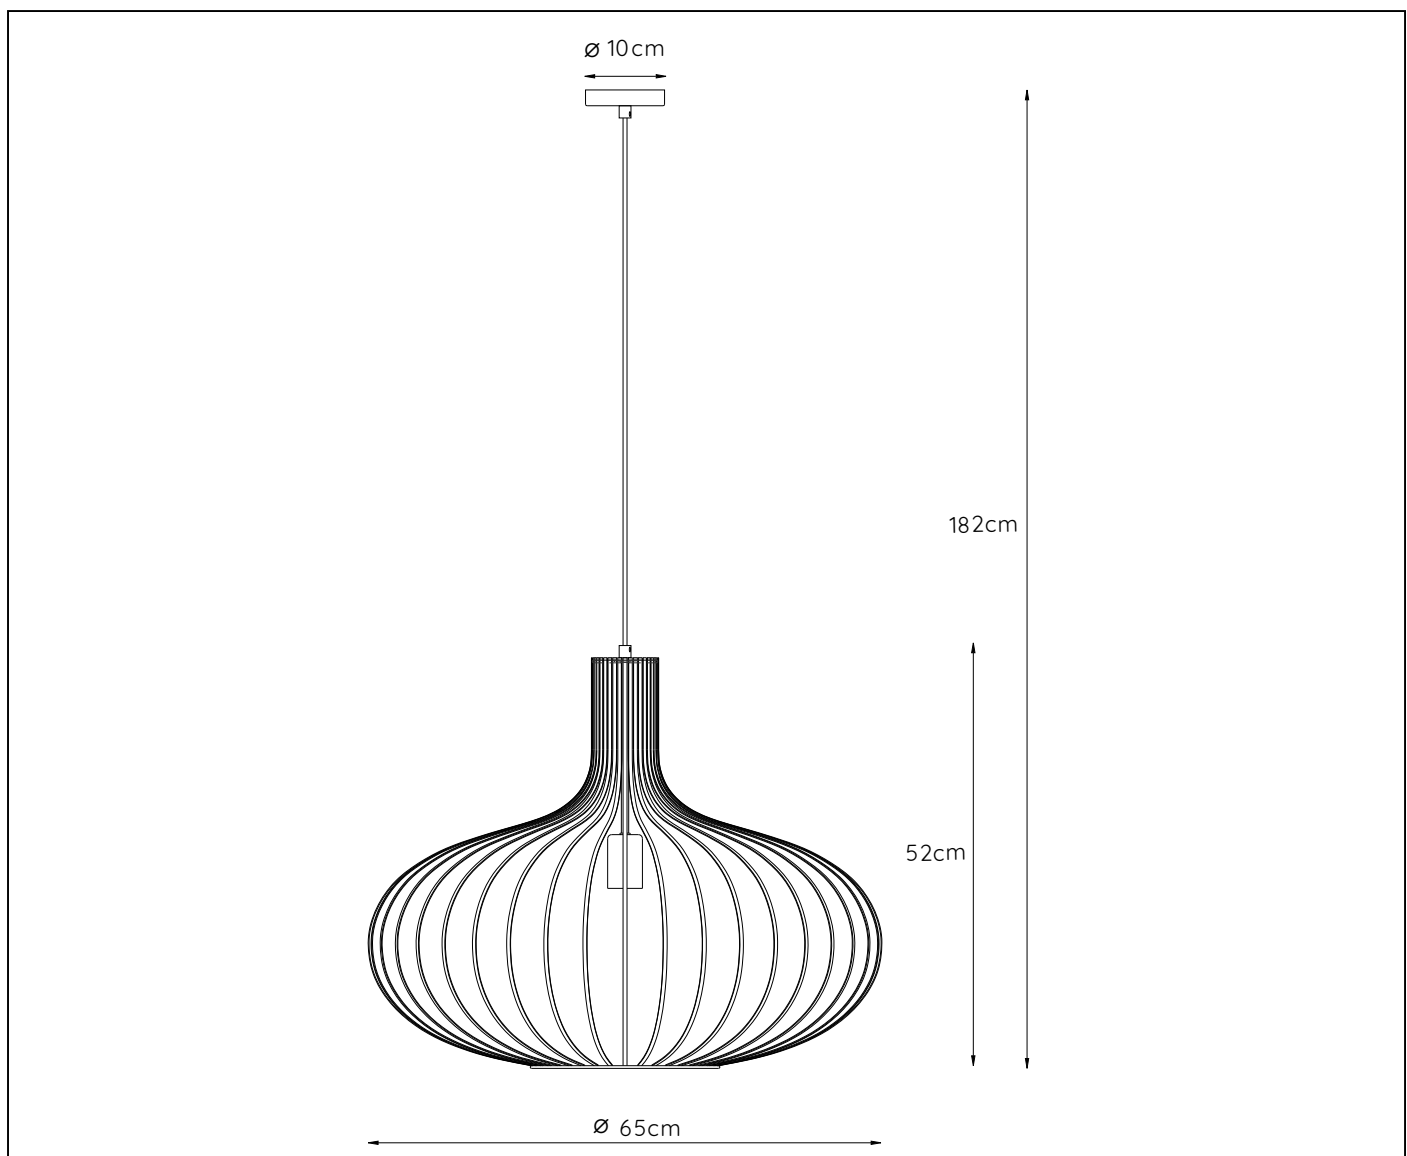

**RECOMMENDED LUCIDE
LIGHT SOURCE**

49032/05/62

Light source dimmable : Yes

Light source incl. : No

General

Dimensions LxWxH : 65cm x 65cm x 182 cm
Height minimum : 56 cm
Height maximum : 182 cm
Dimensions shade LxWxH : 65 cm x 65cm x 52 cm
Main material : Metal
Ceiling rose material : Metal
Color :Antique copper
Style : Modern
Shape : Oval
Weight : 2.2 kg
Warranty : 2 years

Product specifications

Dimmable : Yes
Light direction : Around (Diffuse)
Adjustable in height : Adjustable in height(Before installation)
Directional : Not Directional
Cable : Yes,Cable On Product
Cable length : 126cm
Sensor : Without Sensor
Control : Light Switch Control
IP-Class : 20
Electric class : 1
Light source including ? : No
Lamp socket : E27
Light source number : 1
Power requirements : 220-240V~50Hz
Bulb type & maximum wattage : E27- max.60W

For more specifications of this product please visit

www.lucide.com

LUCIDE

TECHNICAL DRAWING & DIMENSIONS

MANUELA

Itemnumber :78374/65/17

EAN code : 5411212781840

For more specifications, dimensions please visit