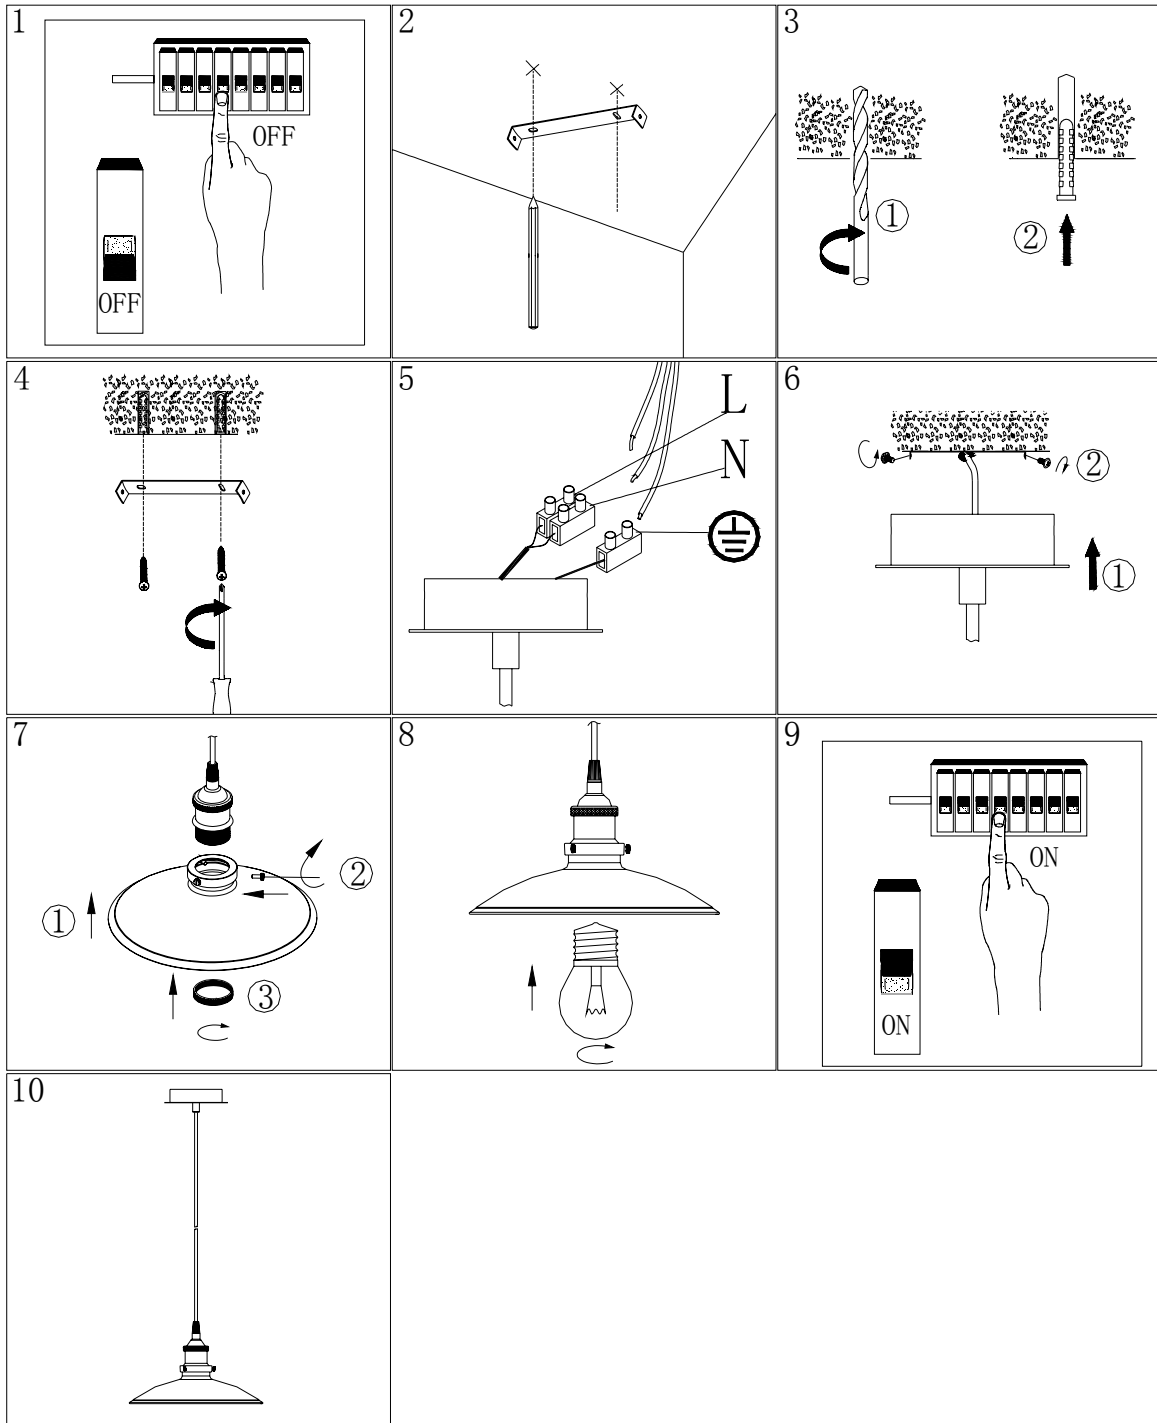

Line drawing of the item (with outline dimensions)

Item number: 78310/32/30

Installation drawing (the same as it in its instruction manual)

Technical details

materials used:	Metal
color:	bronze+Gloss black painted
dimmable and how is the fixture dimmable:	
size:	Height: 120cm Length: 32cm Width: 32cm Net Weight: 0.93Kg
power requirements:	220-240VAC 50Hz
bulb type and maximum Wattage:	E27 Max.60W
number of bulbs:	1xE27
IP degree:	IP20