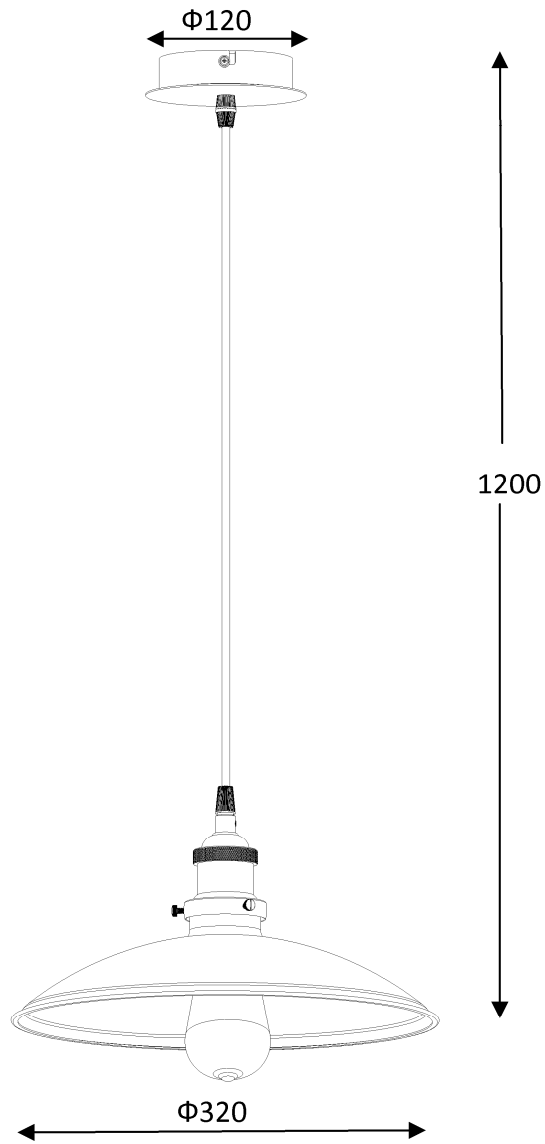

Line drawing of the item (with outline dimensions)

Item number: 78310/32/30

Installation drawing (the same as it in its instruction manual)

Technical details

materials used:	Metal
color:	bronze+Gloss black painted
dimmable and how is the fixture dimmable:	
size:	Height: 120cm Length: 32cm Width: 32cm Net Weight: 0.93Kg
power requirements:	220-240VAC 50Hz
bulb type and maximum Wattage:	E27 Max.60W
number of bulbs:	1xE27
IP degree:	IP20