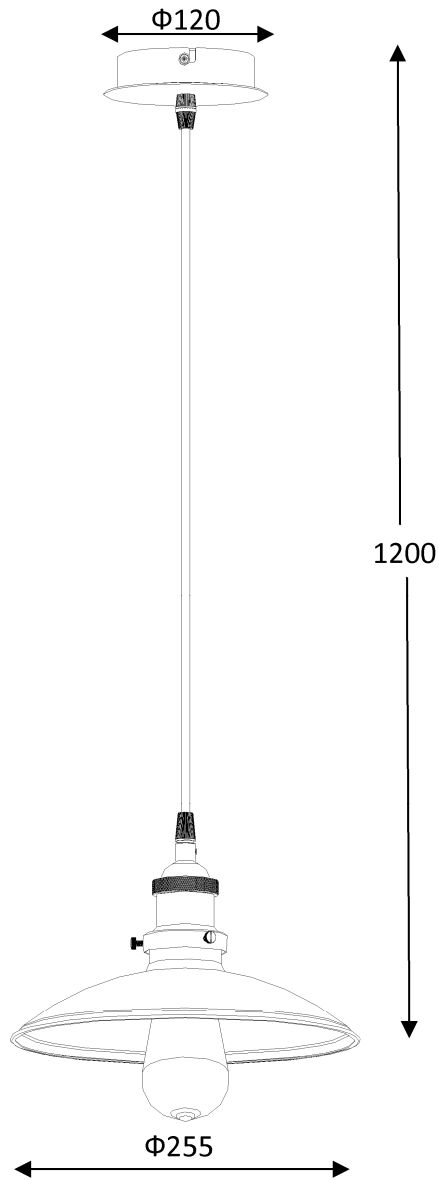

Line drawing of the item (with outline dimensions)

Item number: 78310/25/30

Installation drawing (the same as it in its instruction manual)

Technical details

materials used:	Metal	
color:	bronze+Gloss black painted	
dimmable and how is the fixture dimmable:		
size:	Height:	120cm
	Length:	25.5cm
	Width:	25.5cm
	Net Weight:	0.71Kg
power requirements:	220-240VAC 50Hz	
bulb type and maximum Wattage:	E27 Max.60W	
number of bulbs:	1xE27	
IP degree:	IP20	