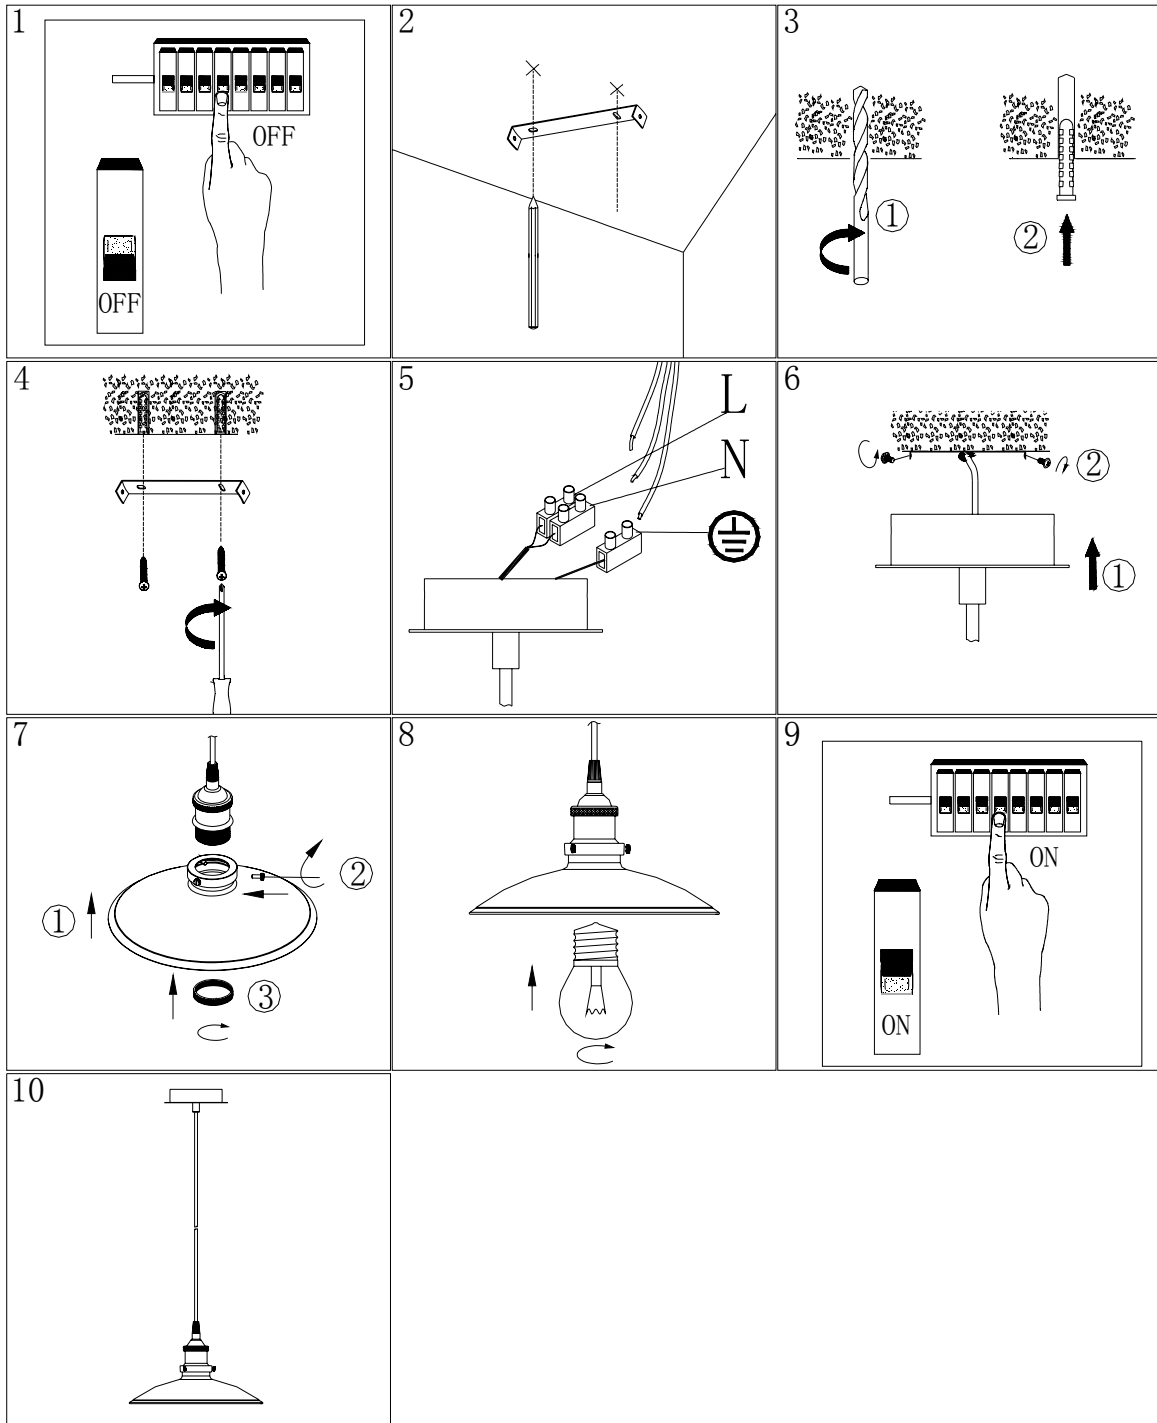

Line drawing of the item (with outline dimensions)

Item number: 78310/25/30

Installation drawing (the same as it in its instruction manual)

Technical details

materials used:	Metal	
color:	bronze+Gloss black painted	
dimmable and how is the fixture dimmable:		
size:	Height:	120cm
	Length:	25.5cm
	Width:	25.5cm
	Net Weight:	0.71Kg
power requirements:	220-240VAC 50Hz	
bulb type and maximum Wattage:	E27 Max.60W	
number of bulbs:	1xE27	
IP degree:	IP20	