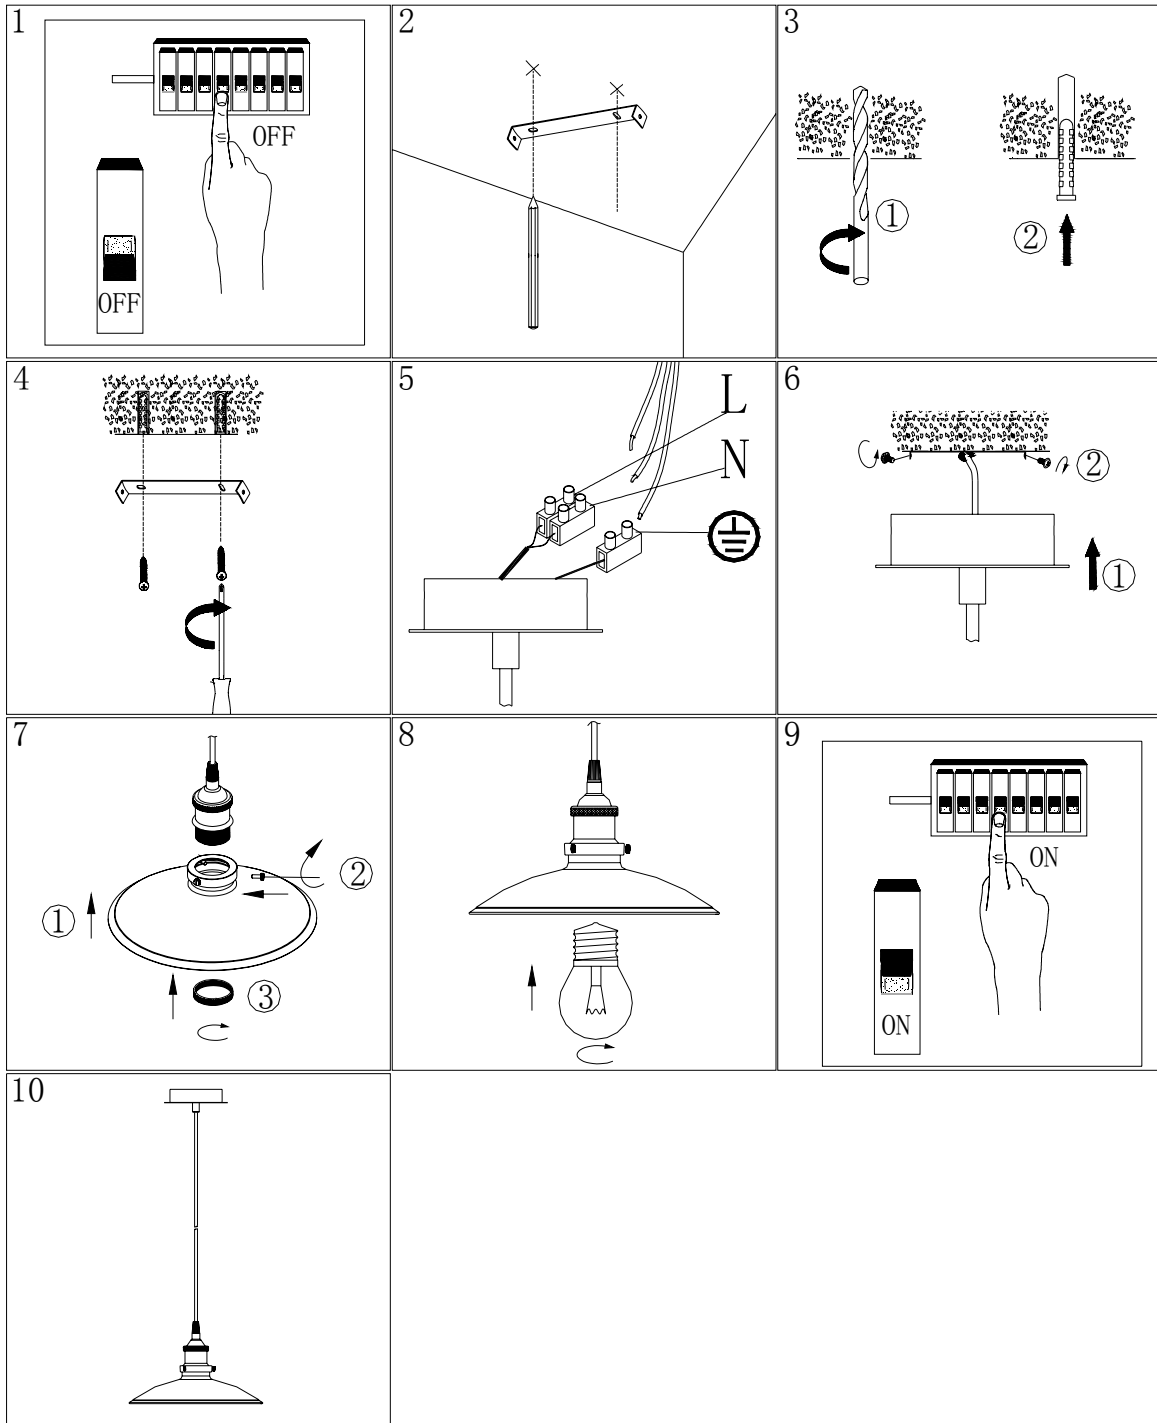

Line drawing of the item (with outline dimensions)

Item number: 78310/25/17

Installation drawing (the same as it in its instruction manual)

Technical details

materials used:	Metal
color:	matt black+red antique copper
dimmable and how is the fixture dimmable:	
size:	Height: 120cm Length: 25.5cm Width: 25.5cm Net Weight: 0.52Kg
power requirements:	220-240VAC 50Hz
bulb type and maximum Wattage:	E27 Max.60W
number of bulbs:	1xE27
IP degree:	IP20