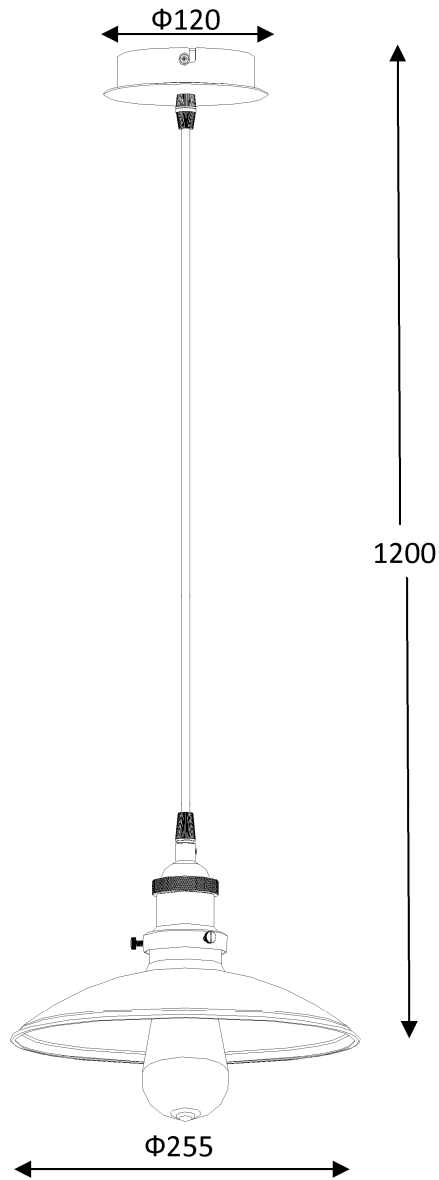

Line drawing of the item (with outline dimensions)

Item number: 78310/25/17

Installation drawing (the same as it in its instruction manual)

Technical details

materials used:	Metal
color:	matt black+red antique copper
dimmable and how is the fixture dimmable:	
size:	Height: 120cm Length: 25.5cm Width: 25.5cm Net Weight: 0.52Kg
power requirements:	220-240VAC 50Hz
bulb type and maximum Wattage:	E27 Max.60W
number of bulbs:	1xE27
IP degree:	IP20