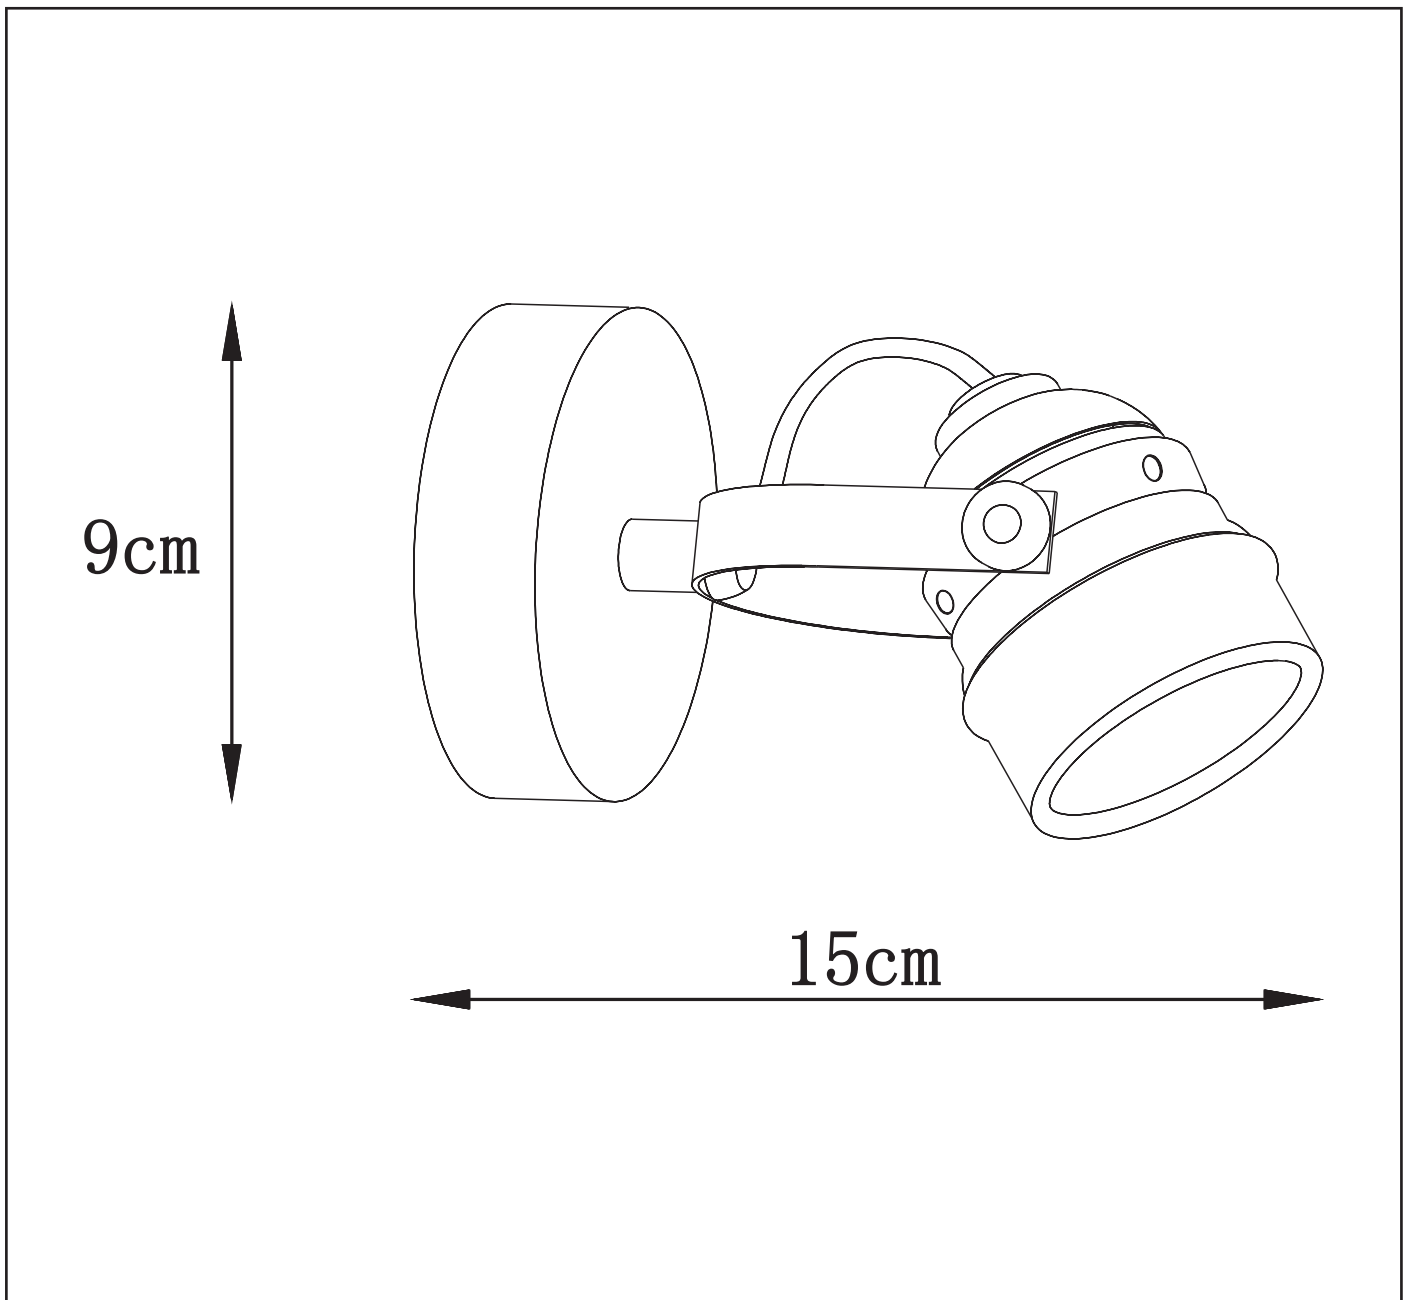

CIGAL LED

Item number :77974/05/21

EAN code : 5411212770585