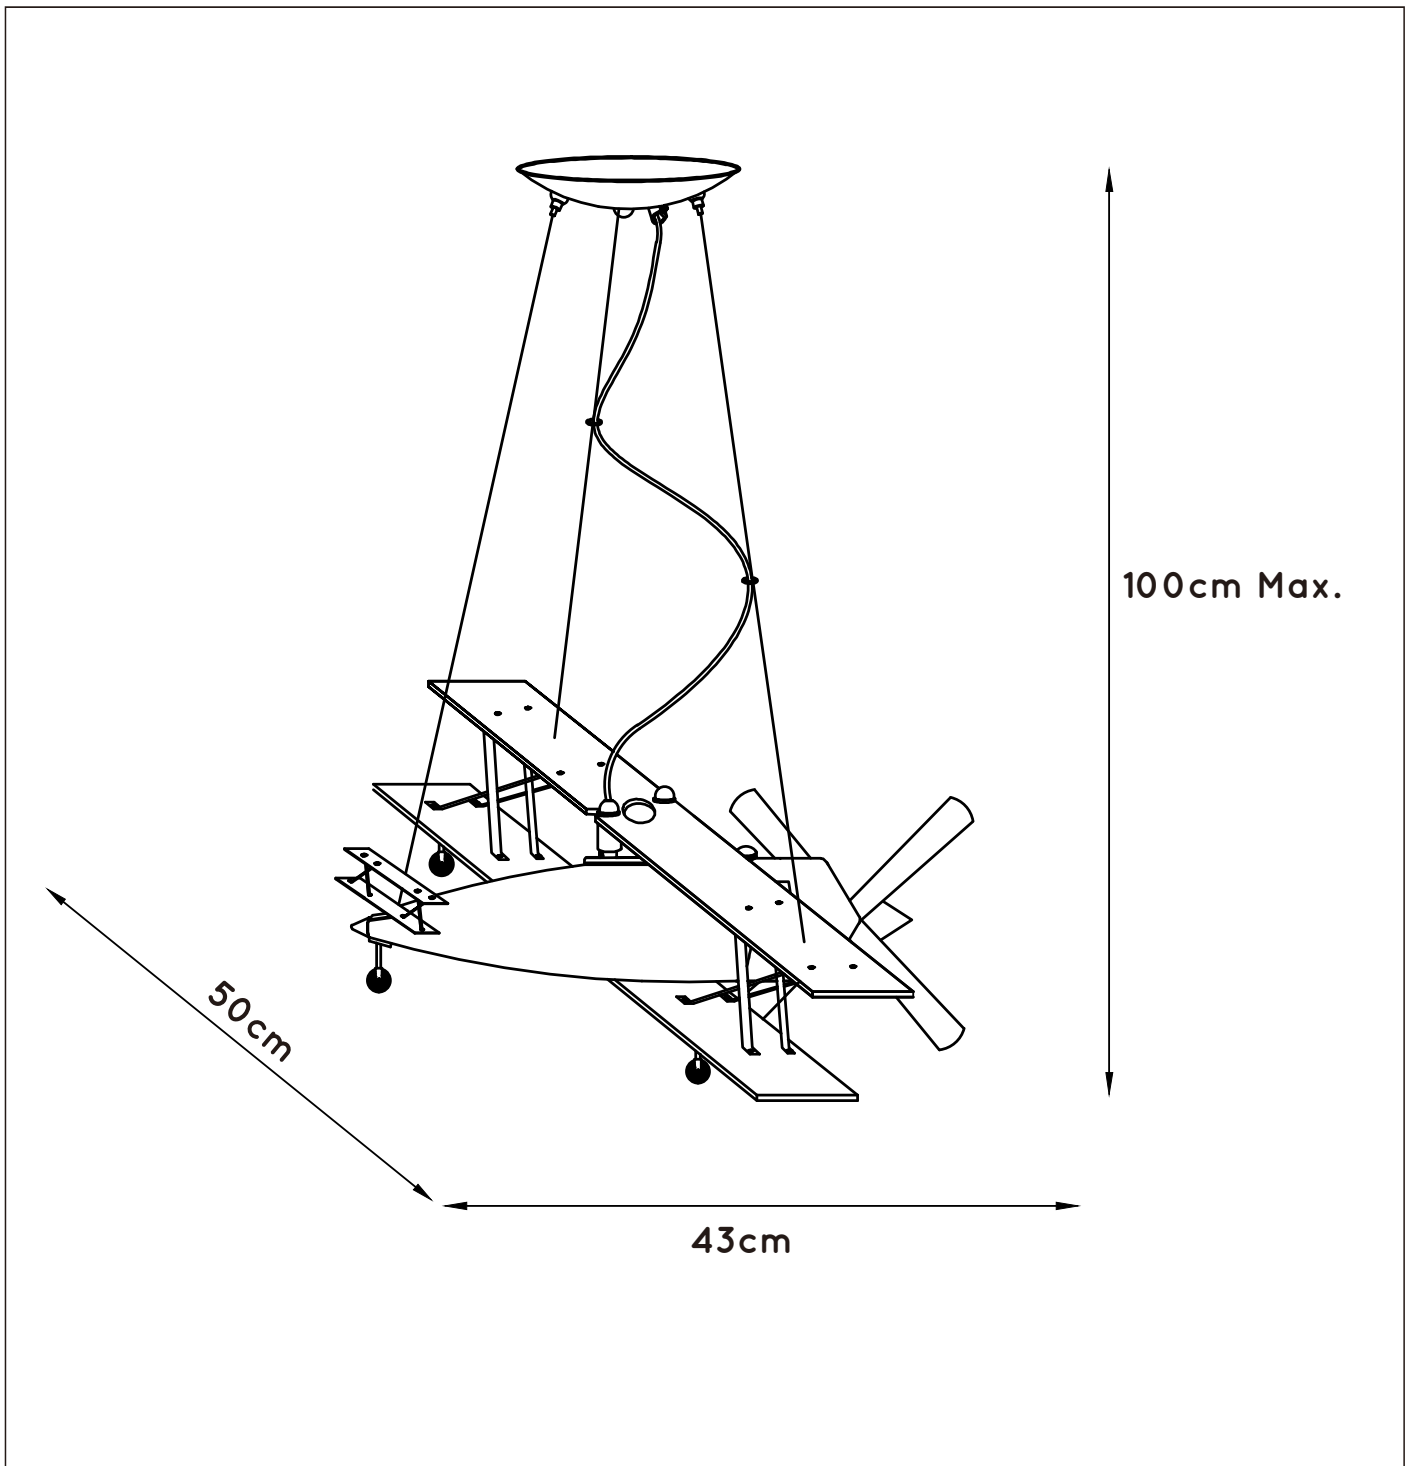

bulb suggestion

49020/05/67

Light source dimmable : Yes

Light source incl. : No

item number :77468/01/36
EAN code : 5411212770370

FOCKER

General

Dimensions LxWxH : 50 cm x 43cm x100cm

Height minimum: 50cm

Height maximum:100cm

Dimensions shade LxWxH : -

Main material : Metal,Glass

Ceiling rose material : Metal

Color : Sand Silver

Style : Modern

Weight : 3,2 kg

Warranty : 2 years

Product specifications

Dimmable : No

Light direction : Around (Diffuse)

Adjustable in height : Yes
(Before Installation)

Directional : Not Directional

Cable : Yes, Cable On Product

Cable length : 100cm

Bulb type & maximum wattage : E27 max. 60W

For more specifications of this product please visit

www.lucide.com

FOCKER

item number :77468/01/36
EAN code : 5411212770370

LUCIDE

INSTALLATION DRAWING SPECIFICATIONS