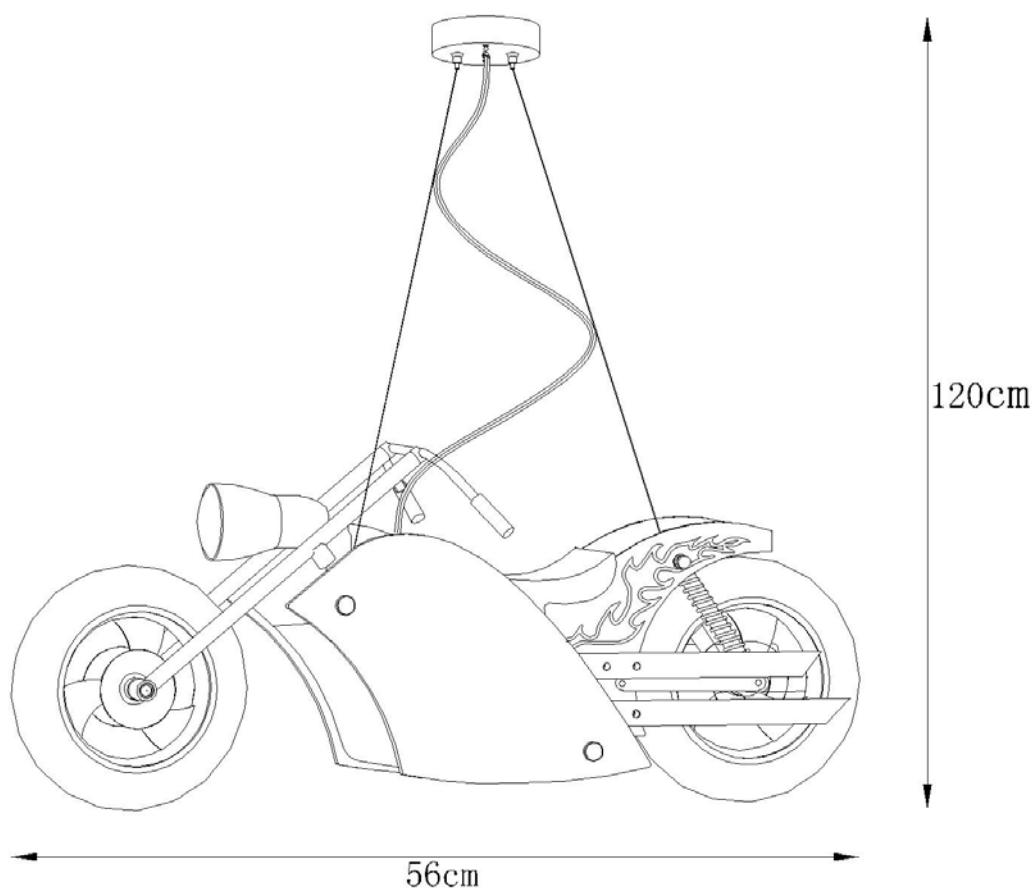

Line drawing of the item (with outline dimensions)

Item number:77467-23-11

Installation drawing (the same as it in its instruction manual)

Technical details

materials used:	Metal
color:	Chrome
dimmable and how is the fixture dimmable:	
size:	Height: 120cm Length: 56cm Width: Net Weight: 2.6kg
power requirements:	220-240V~50Hz
bulb type and maximum Wattage:	E14 Max 9W GU10 35W
number of bulbs:	2*E14&1*GU10
IP degree:	IP20