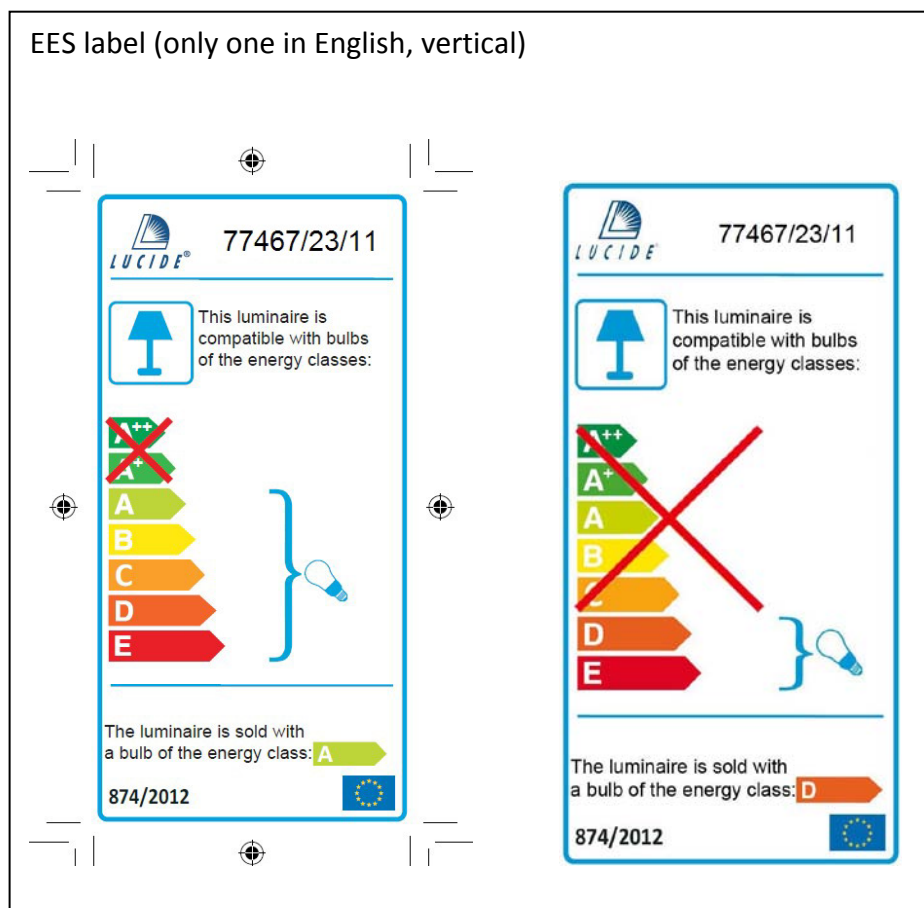

Technical details

materials used:	Metal
color:	Chrome
dimmable and how is the fixture dimmable:	
size:	Height: 120cm Length: 56cm Width: Net Weight: 2.6kg
power requirements:	220-240V~50Hz
bulb type and maximum Wattage:	E14 Max 9W GU10 35W
number of bulbs:	2*E14&1*GU10
IP degree:	IP20

EES label (only one in English, vertical)

Lucide NV
Bisschoppenhoflaan 145
2100 Deurne
Belgium
info@lucide.be
tel: +32 (0)3 366 22 04
www.lucide.be