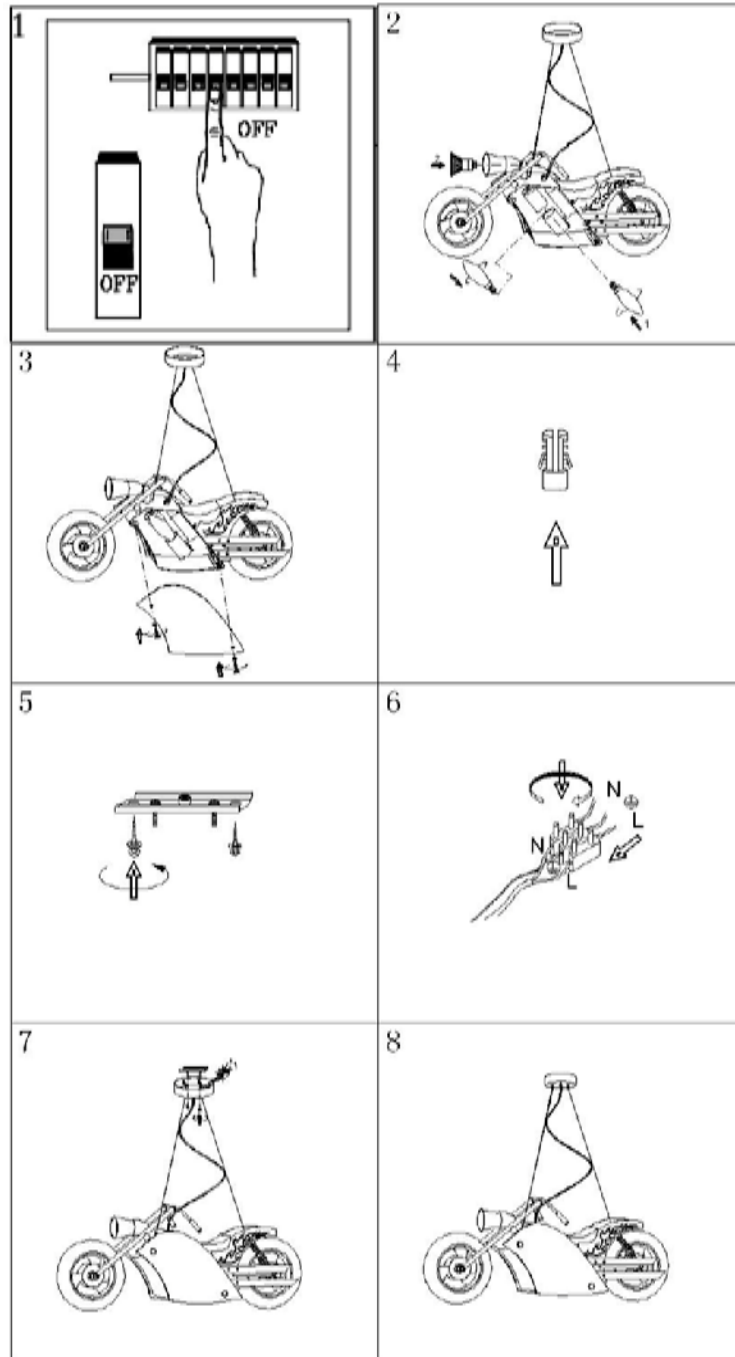

Line drawing of the item (with outline dimensions)

Item number:77467-23-11

Installation drawing (the same as it in its instruction manual)

Technical details

materials used:	Metal
color:	Chrome
dimmable and how is the fixture dimmable:	
size:	Height: 120cm Length: 56cm Width: Net Weight: 2.6kg
power requirements:	220-240V~50Hz
bulb type and maximum Wattage:	E14 Max 9W GU10 35W
number of bulbs:	2*E14&1*GU10
IP degree:	IP20