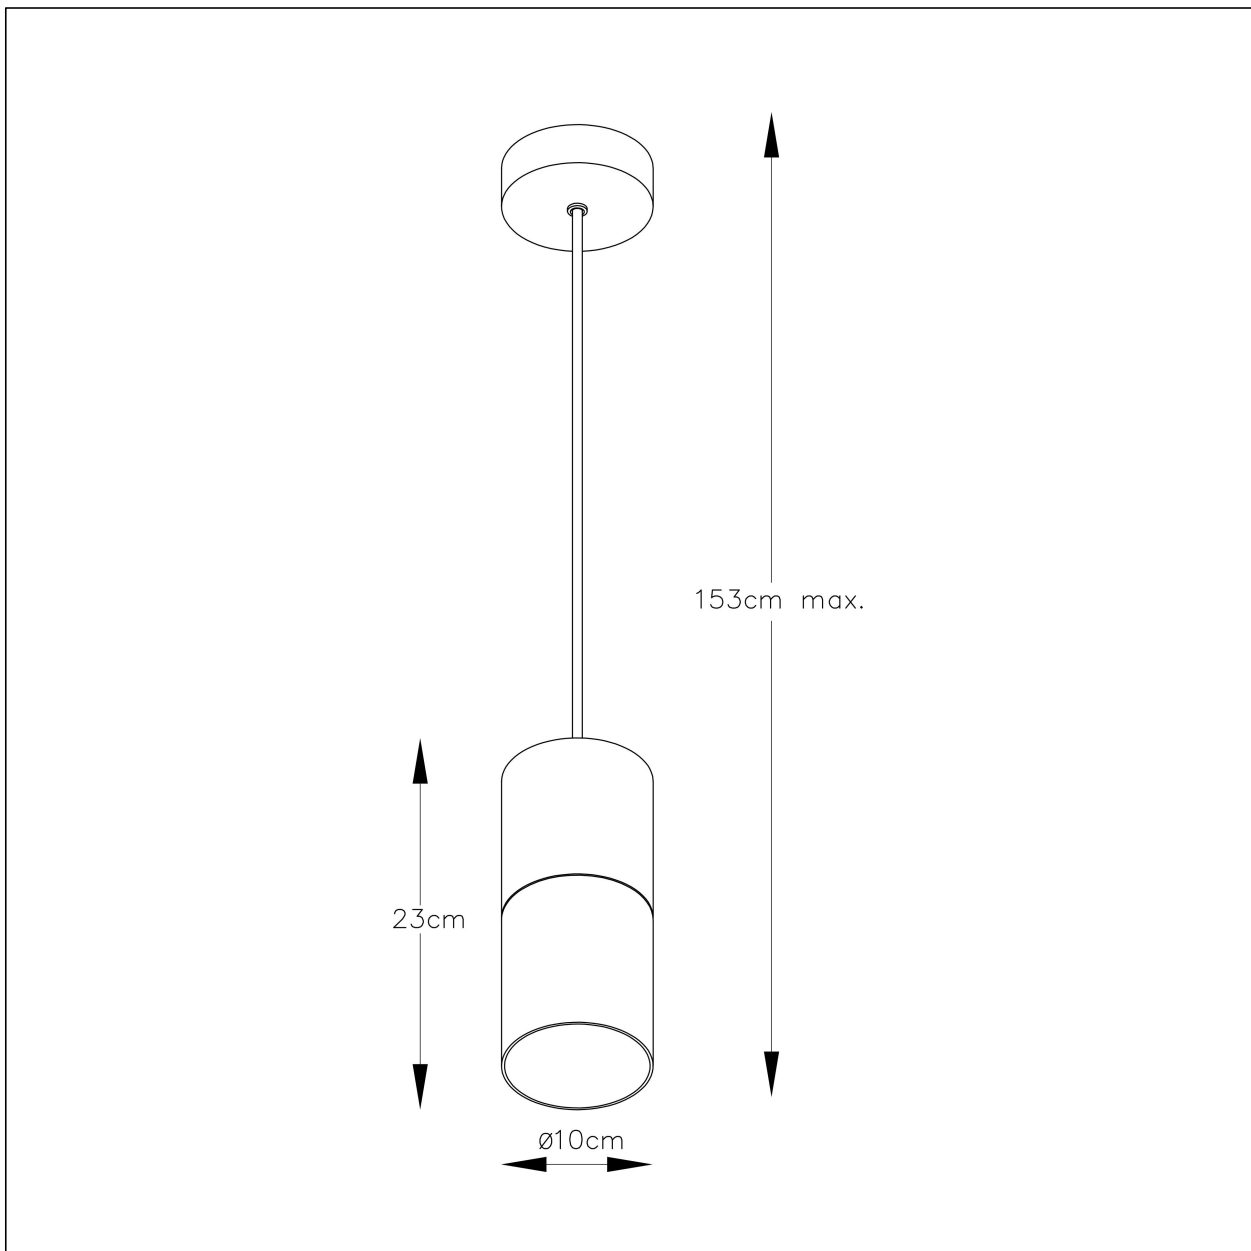

ZINO

Item number : 74410/01/97

EAN code : 5411212740908

For more specifications of this product please visit

www.lucide.com