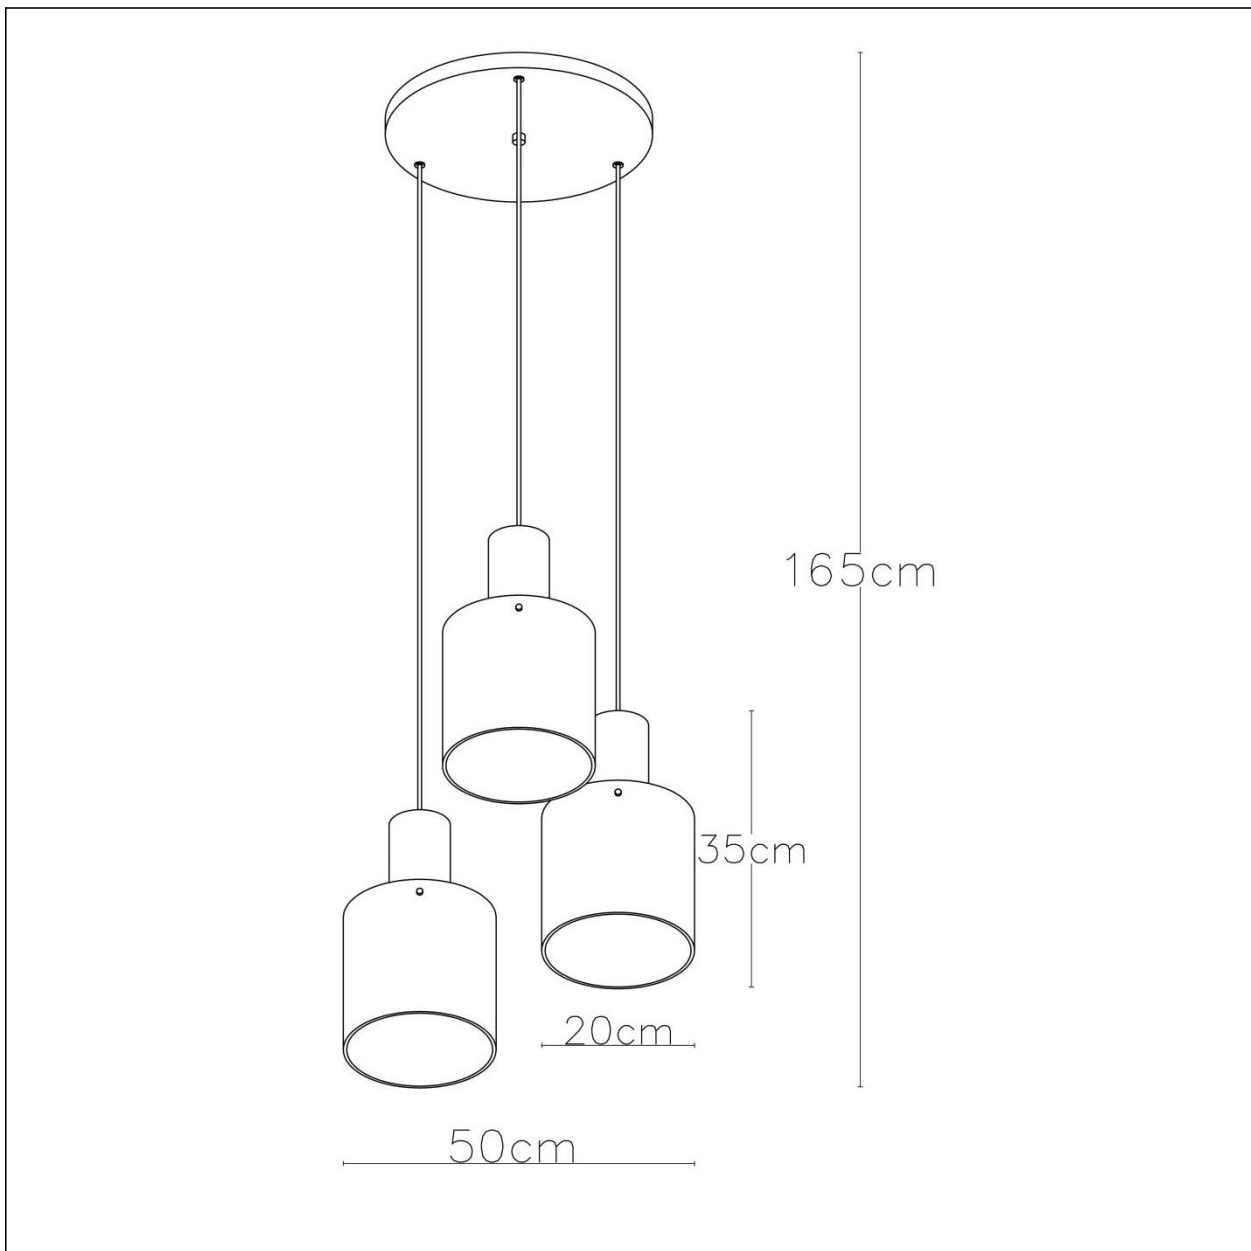

TOLEDO

Item number : 74405/13/62

EAN code : 5411212740861

For more specifications of this product please visit

www.lucide.com