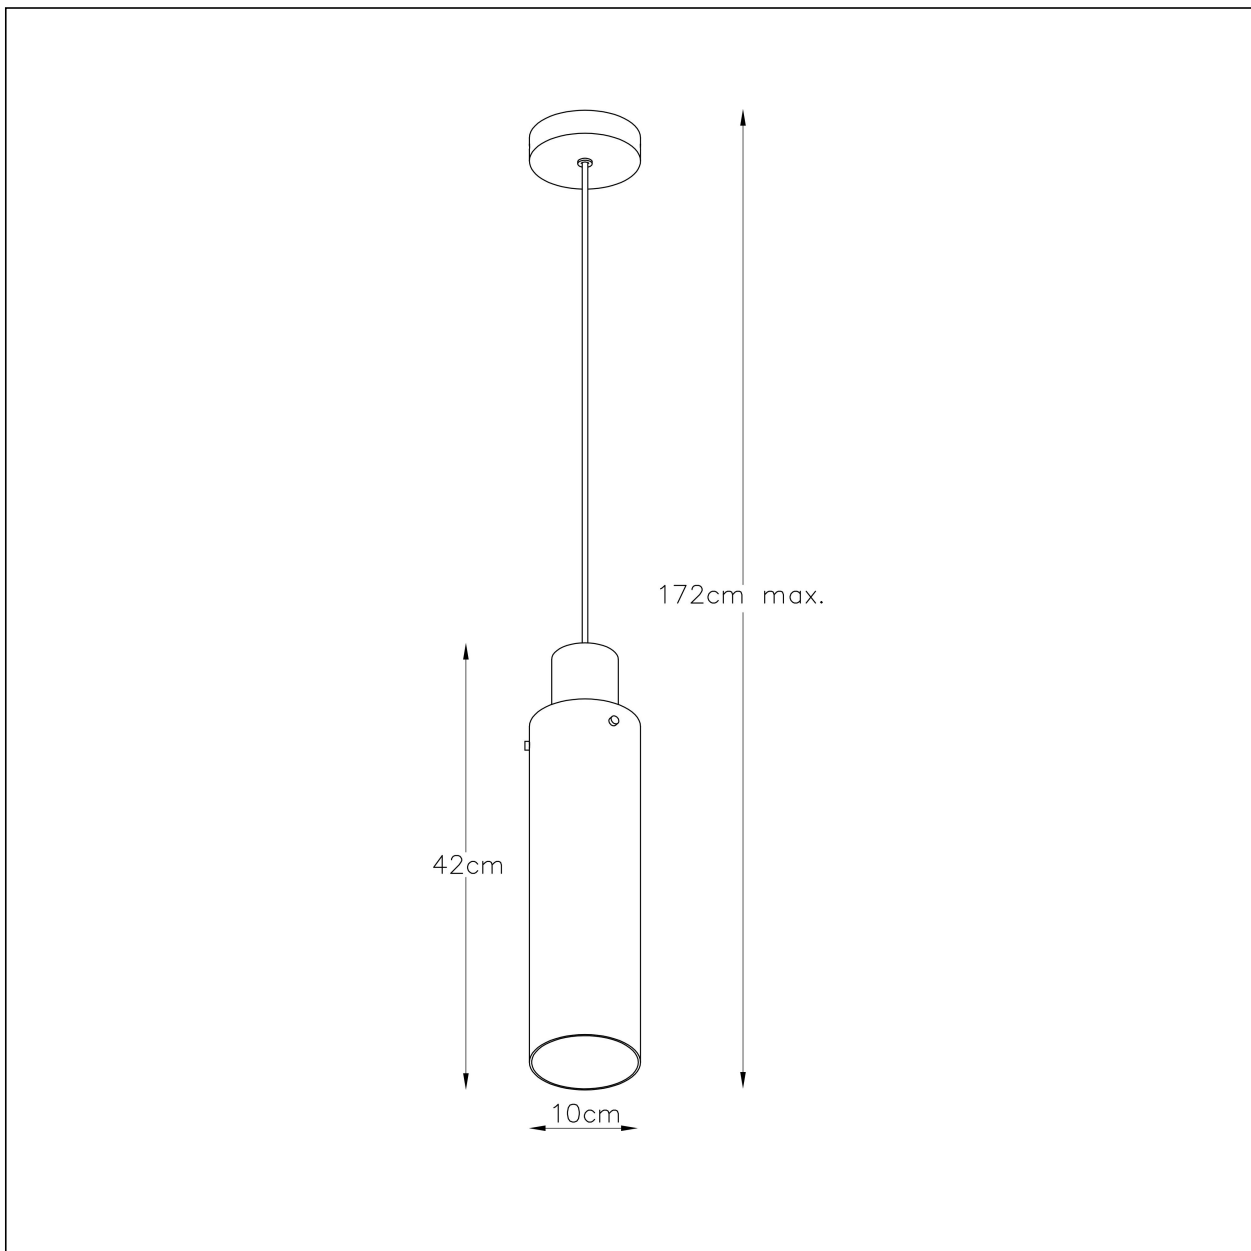

ORLANDO

Item number : 74404/01/65

EAN code : 5411212740724

For more specifications of this product please visit

www.lucide.com