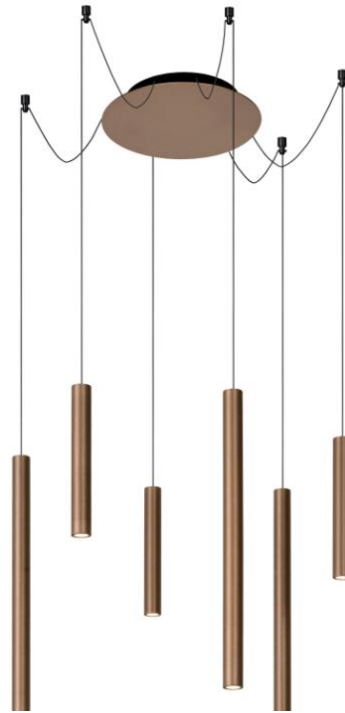

LUCIDE

GENERAL SPECIFICATIONS

item number : 74403/06/97

EAN code : 5411212740717

LORENZ

General

Dimensions LxWxH : 120 cm x 120 cm x 130 cm

Height minimum : 130 cm

Height maximum : 130 cm

Dimensions shade LxWxH : Ø3.4 cm x 25cm/49.5 cm

Main material : Aluminum

Ceiling rose material : Aluminum

Color : Rust Brown

Style : Modern

Shape : Other

Weight : 3.0kg

Warranty : 2 years

Product specifications

Dimmable : Yes

Light direction : Downlight

Adjustable in height : Adjustable In Height
(Before Installation)

Directional : Not Directional

Cable : Yes, Cable On Product

Cable length : 130 cm

Sensor : Without Sensor

Control : Light Switch Control

IP-Class : 20

Electric class : 2

Light source including : Yes

Lamp socket : Integrated LED

Light source number : 6

Power requirements : 220-240V~50Hz

Bulb type & maximum wattage : 6 x LED 4W

For more specifications of this product please visit

www.lucide.com