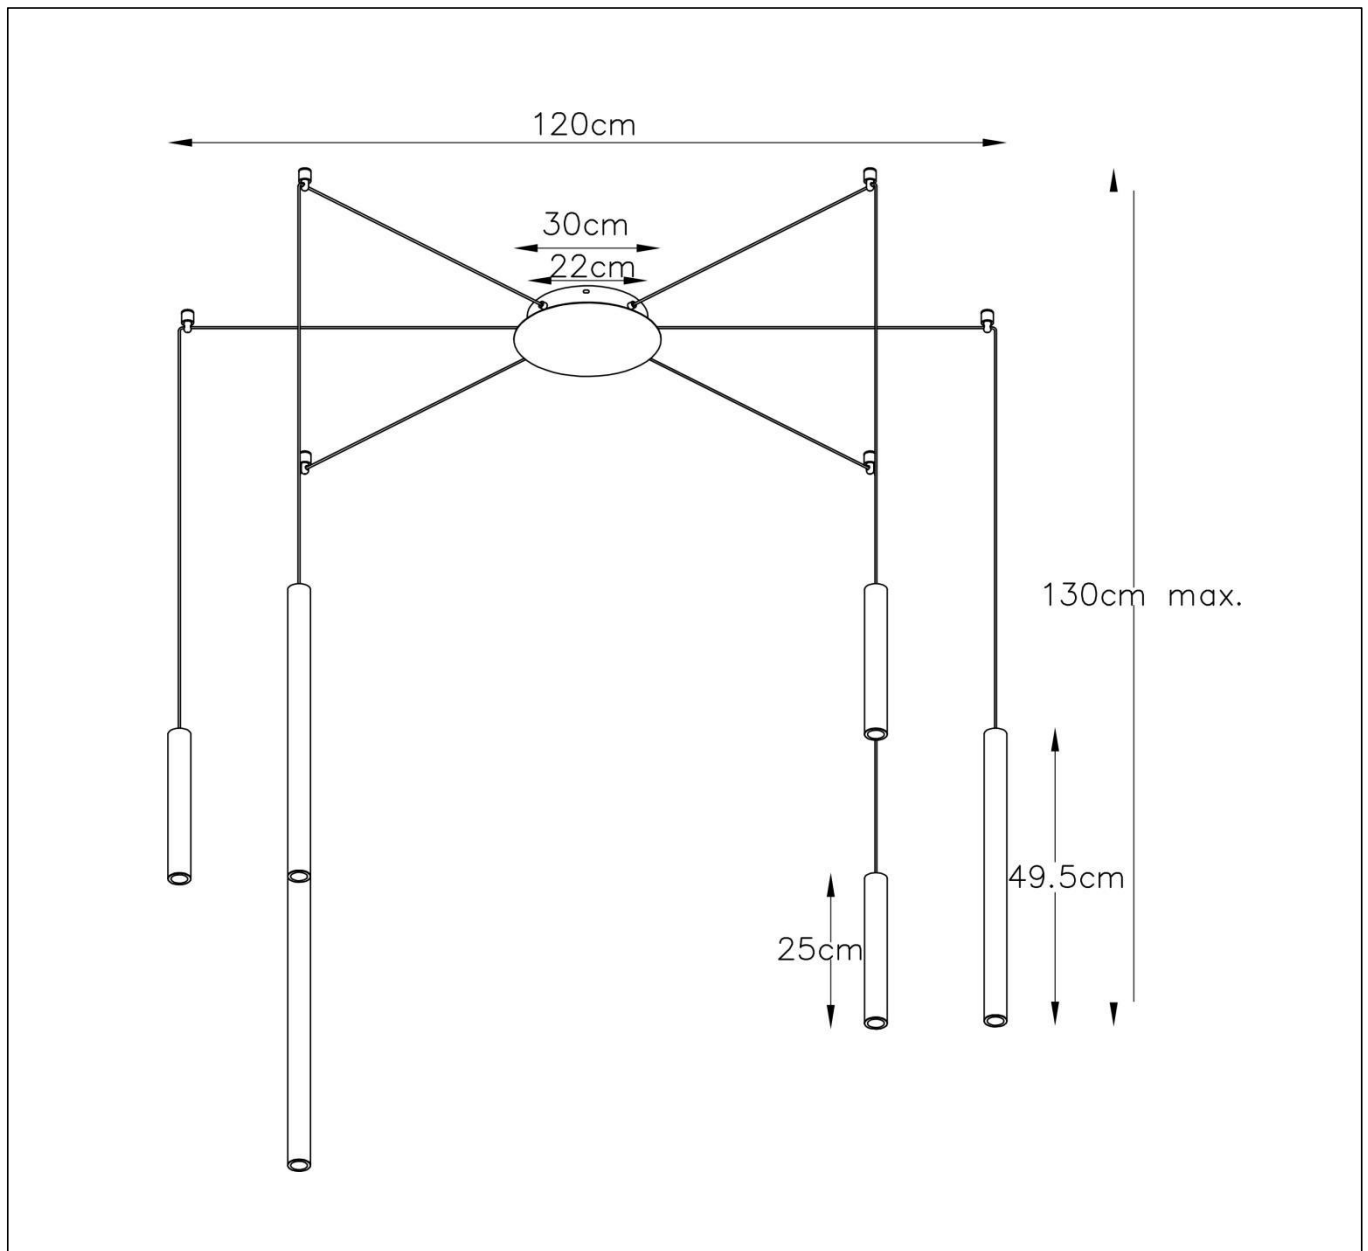

LORENZ

Item number : 74403/06/97

EAN code : 5411212740717

For more specifications of this product please visit

www.lucide.com