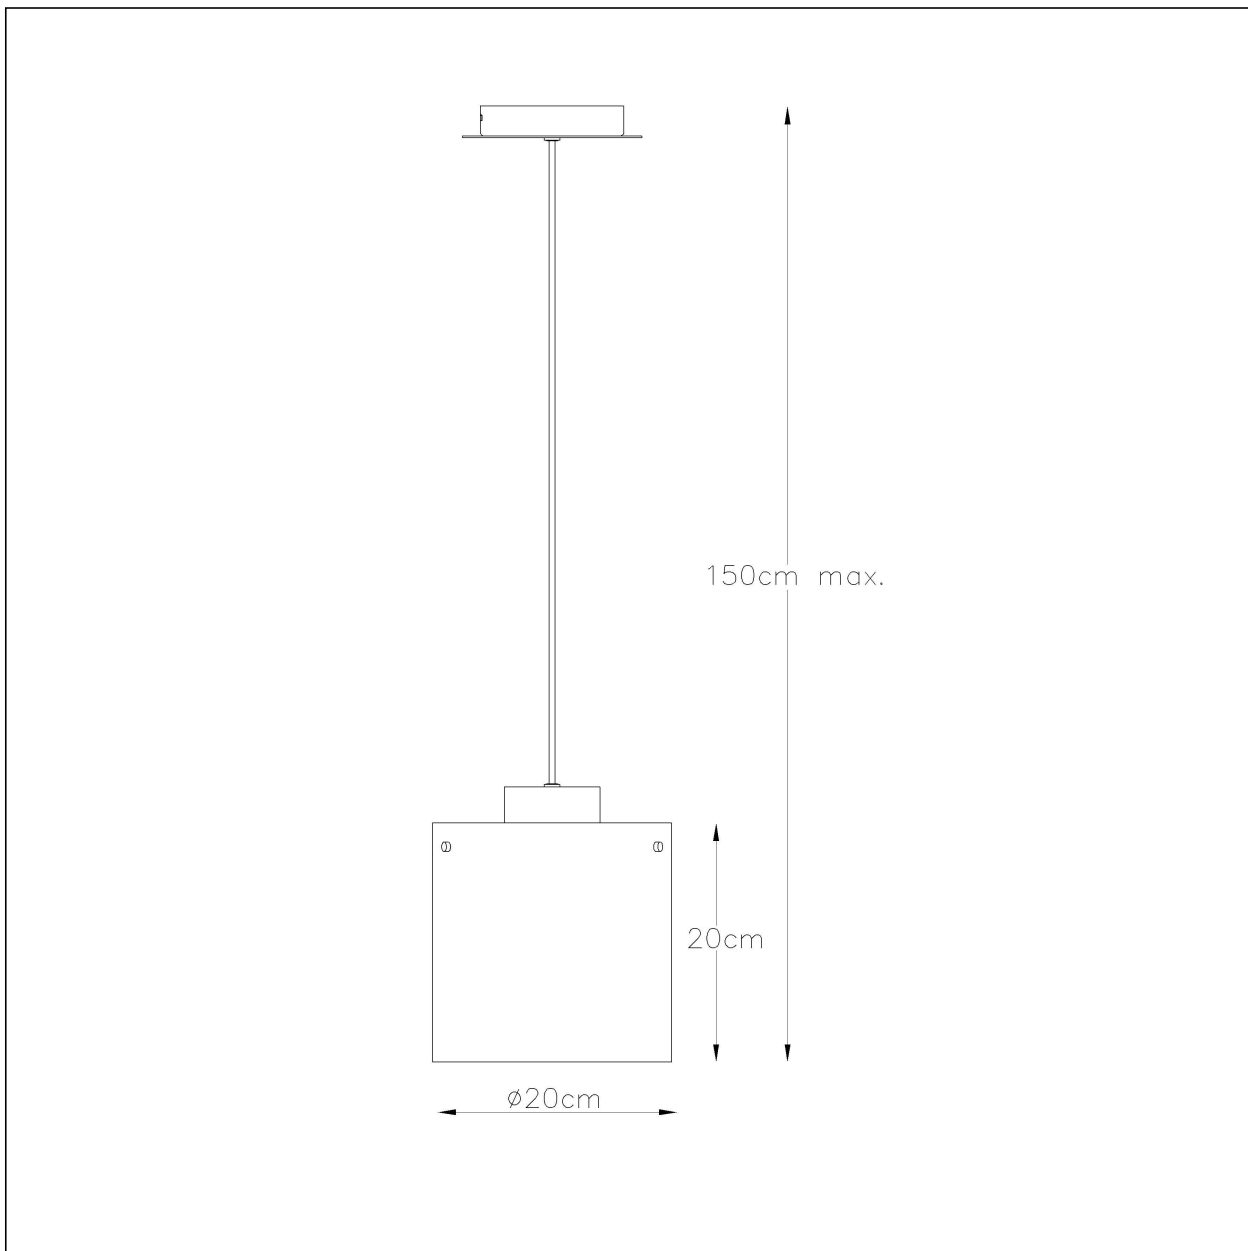

OWINO

Item number : 74402/20/65

EAN code : 5411212740656

For more specifications of this product please visit

www.lucide.com