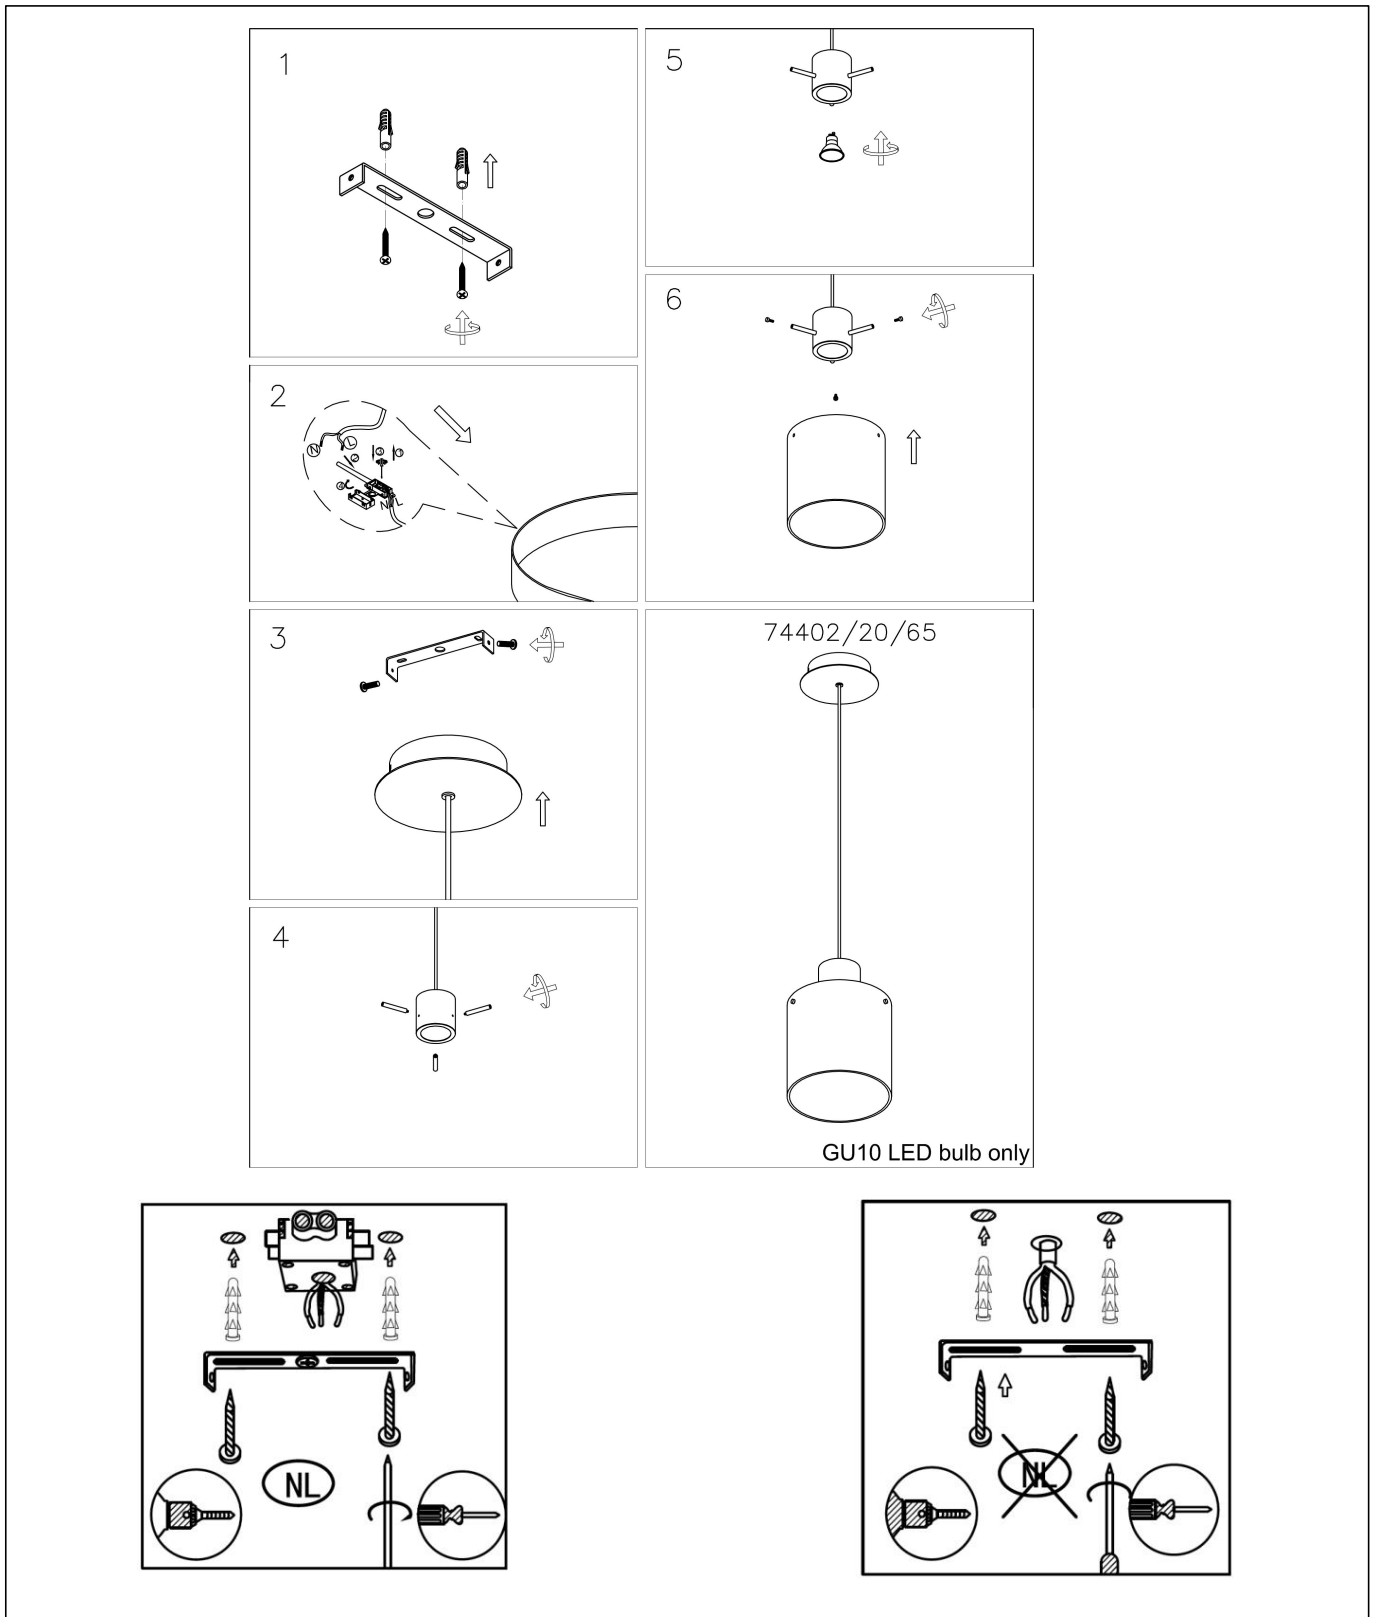

OWINO

General

Dimensions LxWxH : 20 cm x 20 cm x 150 cm

Height minimum : 40 cm

Height maximum : 150 cm

Dimensions shade LxWxH : 20 cm x 20 cm

Main material : Aluminum + Glass

Ceiling rose material : Aluminum

Adjustable in height : Adjustable In Height
(Before Installation)

Directional : Not Directional

Cable : Yes, Cable On Product

Cable length : 130cm

Sensor : Without Sensor

Control : Light Switch Control

IP-Class : 20

www.lucide.com

OWINO

Item number : 74402/20/65

EAN code : 5411212740656

For more specifications of this product please visit

www.lucide.com

LUCIDE

INSTALLATION DRAWING SPECIFICATIONS