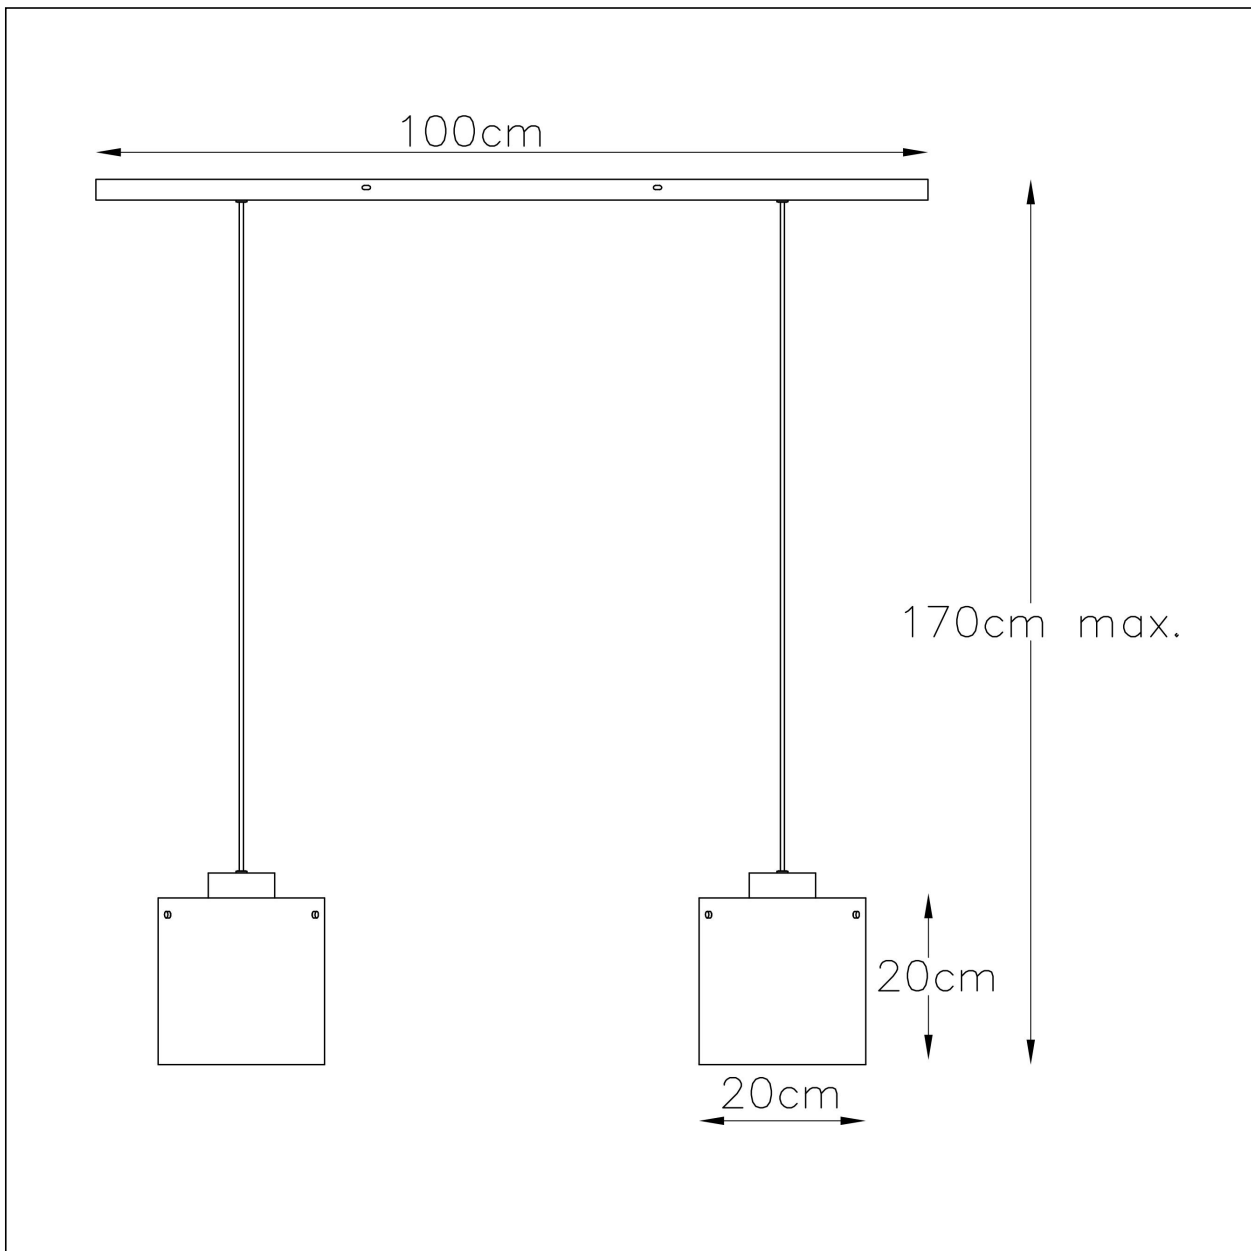

LUCIDE

TECHNICAL DRAWING & DIMENSIONS

OWINO

Item number : 74402/02/65

EAN code : 5411212740649

For more specifications of this product please visit

www.lucide.com