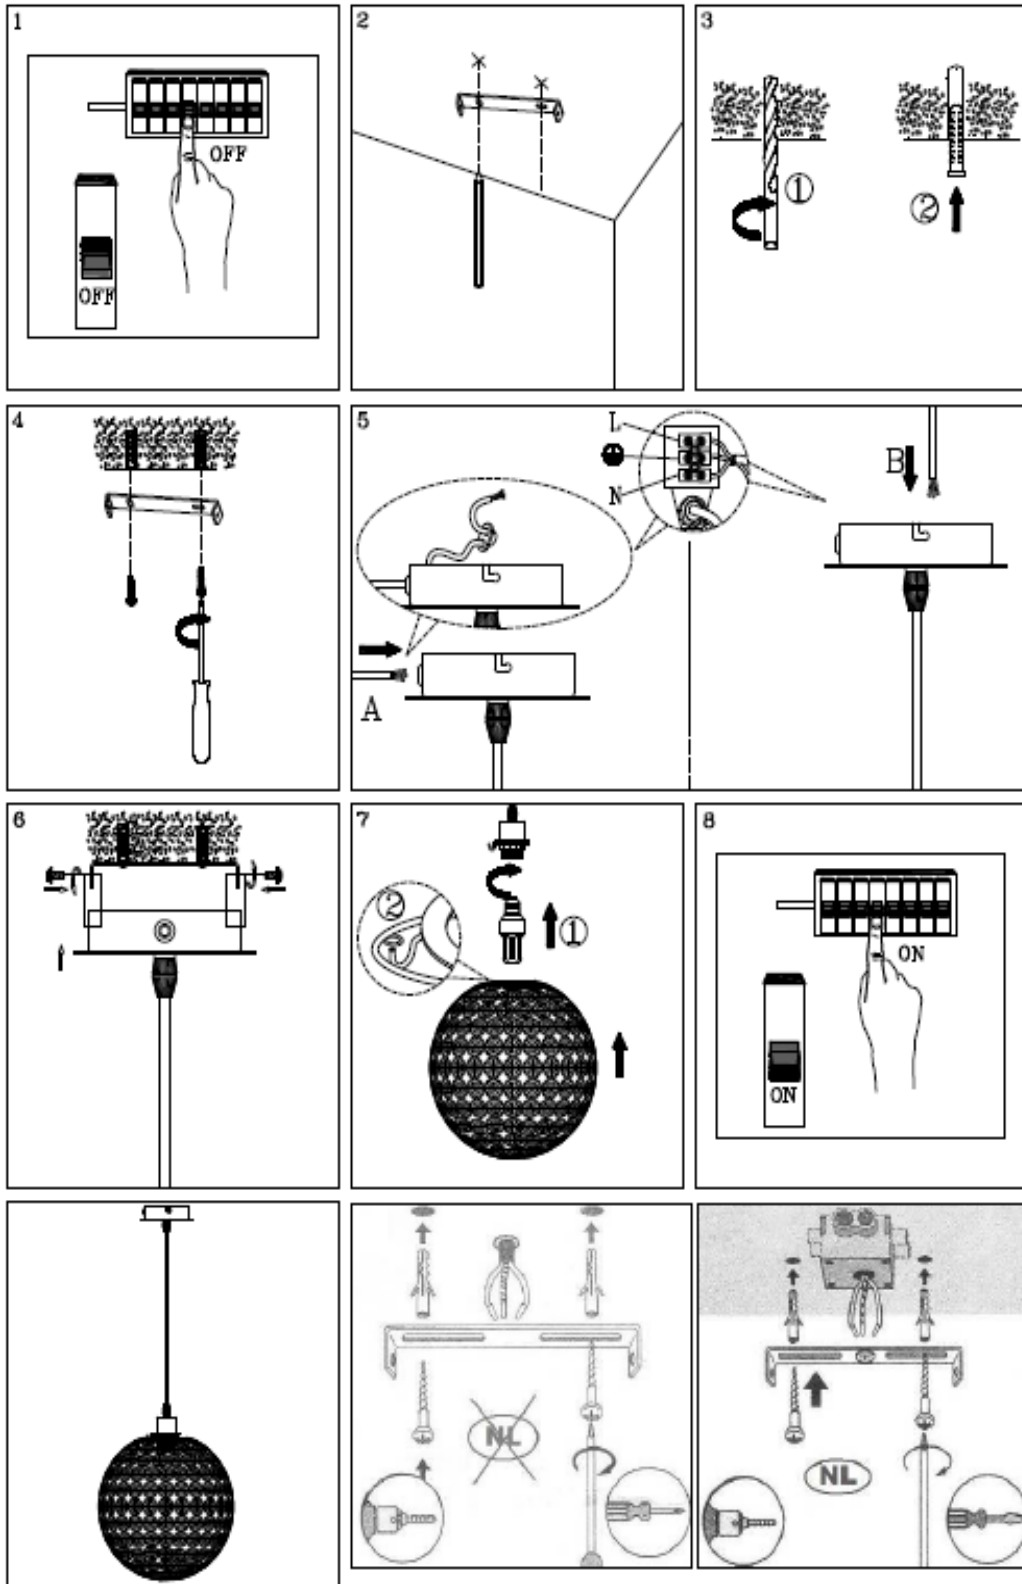

Line drawing of the item (with outline dimensions)

H 148 cm

W 40 cm

Item number: 71432/40/XX

Installation drawing (the same as it in its instruction manual)

Technical details

materials used: Metal / Acrylic	
color:	chrome with /transparent/purple/blue
dimnable and how is the fixture dimmable:	ON / OFF
size:	Height: 148cm Length: 40cm Width: 40cm Net Weight: 5.2kgs
power requirements:	220-240V~50Hz
bulb type and maximum Wattage:	1xE27 Max. 18W
number of bulbs:	1xE27
IP degree:	IP20