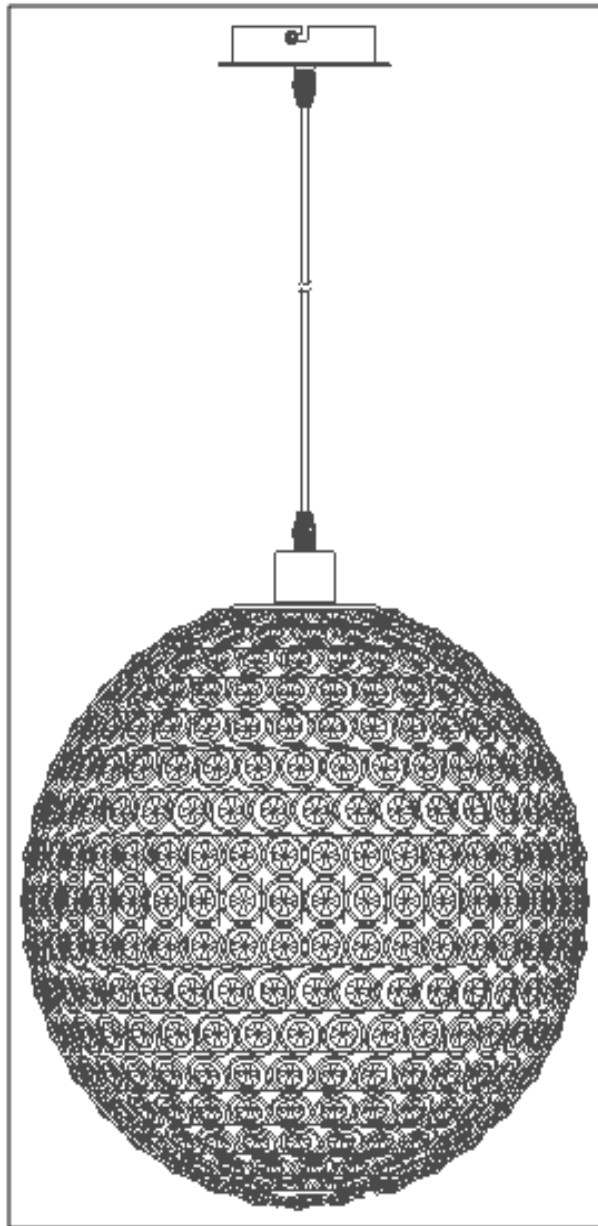

Line drawing of the item (with outline dimensions)

H 148 cm

W 40 cm

Item number: 71432/40/XX

Installation drawing (the same as it in its instruction manual)

Technical details

materials used: Metal / Acrylic	
color:	chrome with /transparent/purple/blue
dimnable and how is the fixture dimmable:	ON / OFF
size:	Height: 148cm Length: 40cm Width: 40cm Net Weight: 5.2kgs
power requirements:	220-240V~50Hz
bulb type and maximum Wattage:	1xE27 Max. 18W
number of bulbs:	1xE27
IP degree:	IP20