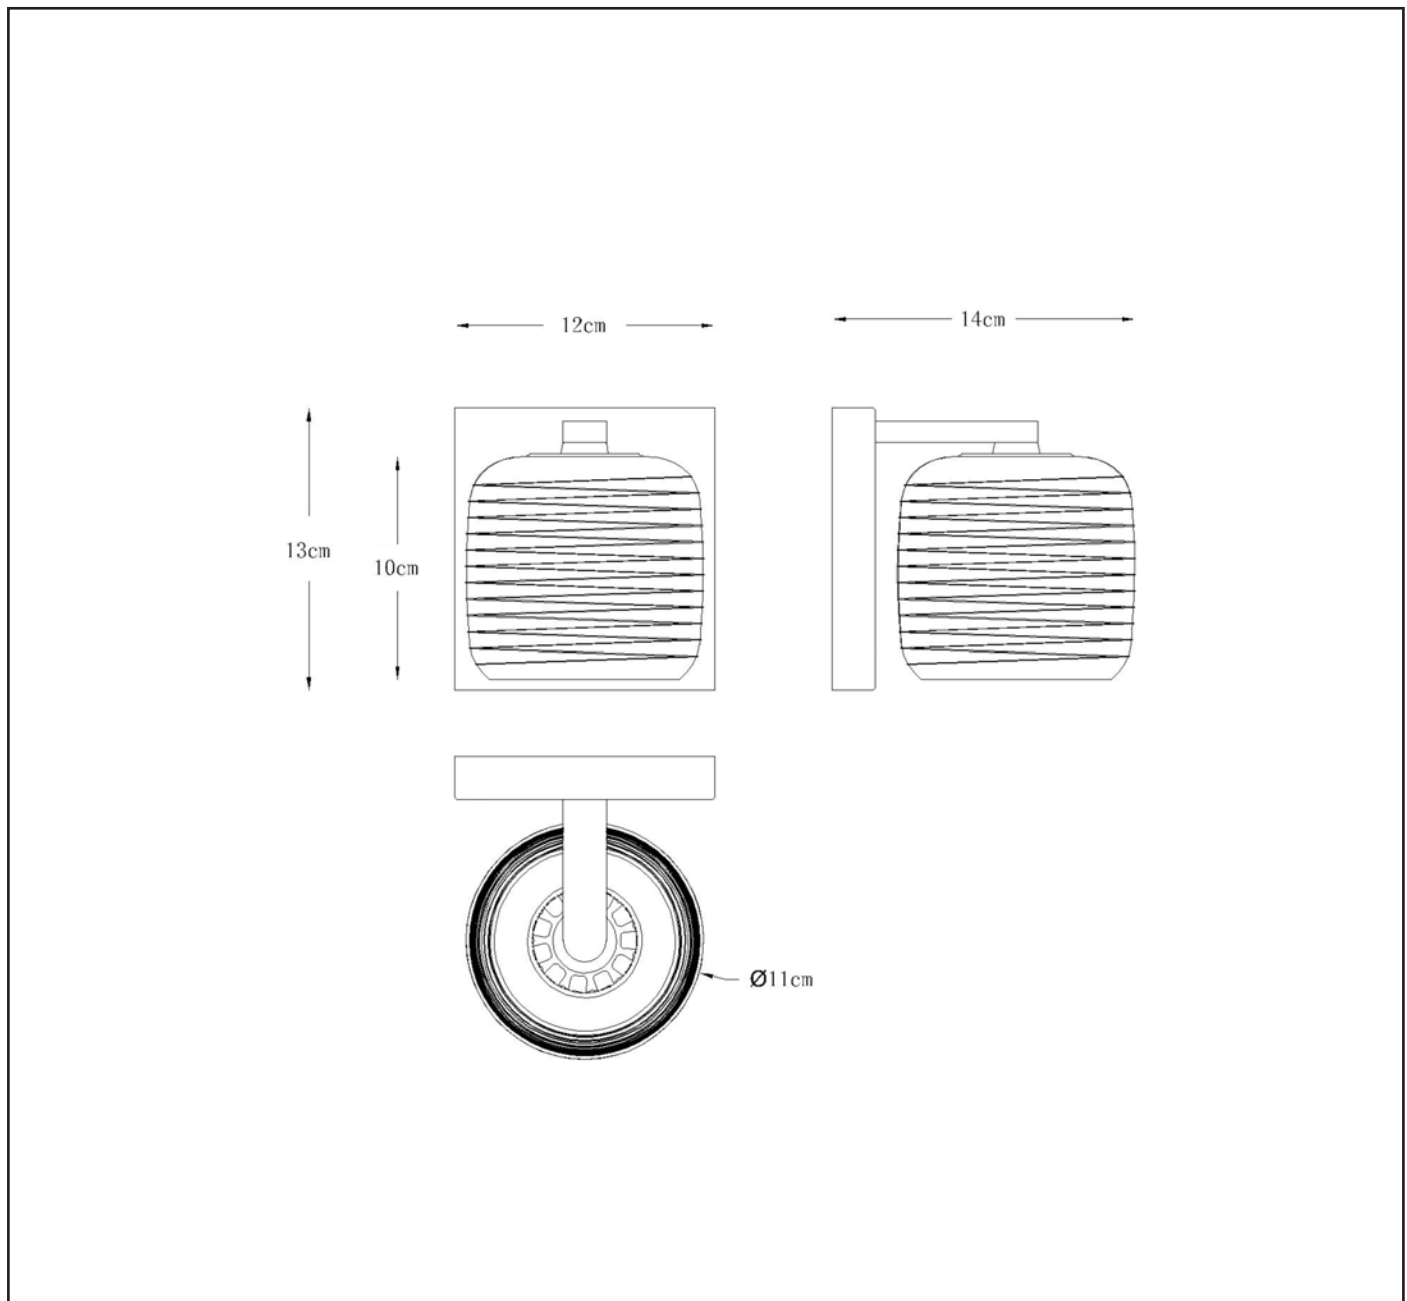

LUCIDE

GENERAL SPECIFICATIONS

RECOMMENDED LUCIDE LIGHT SOURCE

49026/03/31

Light source dimmable : Yes
Light source incl. : No

General

Dimensions LxWxH : 12 cm x 14 cm x 13 cm
Height minimum : -
Height maximum : 13 cm
Dimensions shade LxWxH : 11 cm x 11 cm x 10 cm
Main material : Metal + Glass
Ceiling rose material : stainless steel
Color : Chrome + Gold
Style : Modern
Shape : Square
Weight : 0.65 kg
Warranty : 2 years

Product specifications

Dimmable : Yes
Light direction : Around (Diffuse)
Adjustable in height : No
Directional : Not Directional
Cable : No
Cable length : -
Sensor : Without Sensor
Control : Light Switch Control
IP-Class : 20
Electric class : 2
Light source including : No
Lamp socket : G9
Light source number : 1
Power requirements : 220-240V~50Hz
Bulb type & maximum wattage : G9- max.42W

For more specifications of this product please visit
www.lucide.com

ERYN

Item number : 70284/01/11

EAN code : 5411212702296

For more specifications, dimensions please visit
www.lucide.com

LUCIDE

INSTALLATION DRAWING SPECIFICATIONS