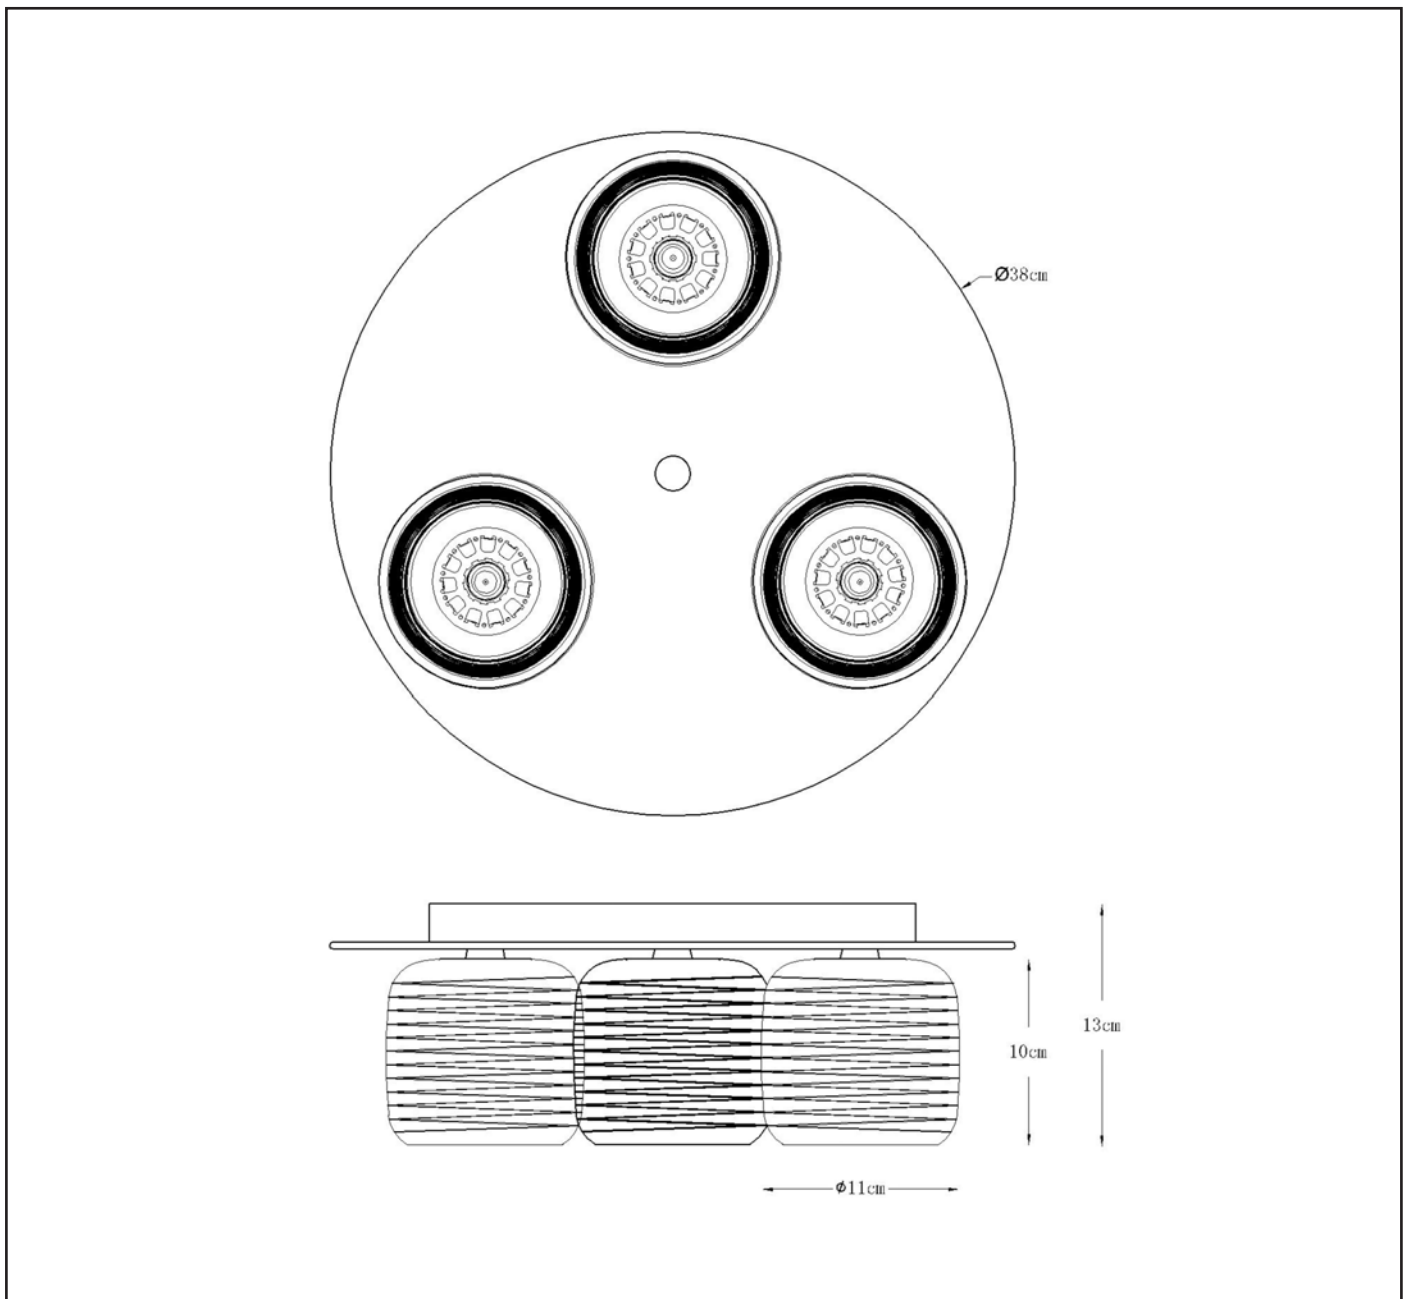

LUCIDE

GENERAL SPECIFICATIONS

RECOMMENDED LUCIDE LIGHT SOURCE

49026/03/31
Light source dimmable : Yes
Light source incl. : No

General

Dimensions LxWxH : 38cm x 38 cm x 13cm
Height minimum : -
Height maximum : 13 cm
Dimensions shade LxWxH : 11 cm x 11cm x 10cm
Main material : Metal + Glass
Ceiling rose material : Metal
Color : Chrome + Gold
Style : Modern
Shape : Round
Weight : 1,42kg
Warranty : 2 years

Product specifications

Dimmable : Yes
Light direction : Around (Diffuse)
Adjustable in height : No
Directional : Not Directional
Cable : No
Cable length : -
Sensor : Without Sensor
Control : Light Switch Control
IP-Class : 20
Electric class : 2
Light source including : No
Lamp socket : G9
Light source number : 3
Power requirements : 220-240V~50Hz
Bulb type & maximum wattage : G9- max.42W

For more specifications of this product please visit
www.lucide.com

ERYN

Item number : 70184/03/11
EAN code : 5411212702289

For more specifications, dimensions please visit
www.lucide.com

LUCIDE

INSTALLATION DRAWING SPECIFICATIONS