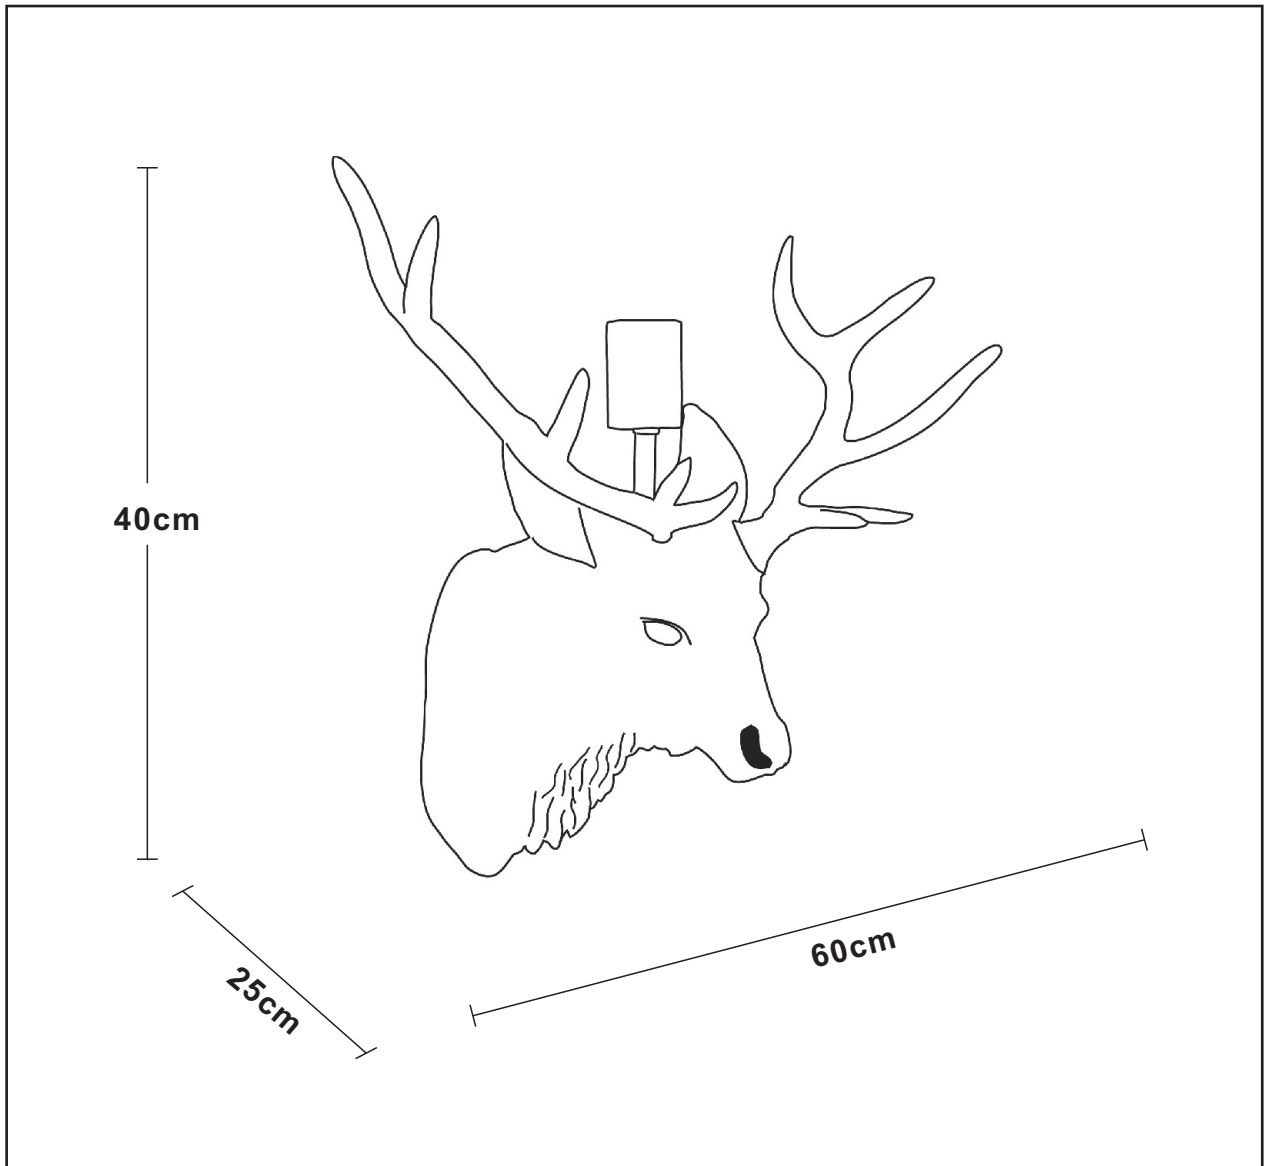

CARIBOU

item number : 47210/01/30
47210/01/31

EAN code : 5411212470263
5411212470270

For more specifications, dimensions please visit
www.lucide.com