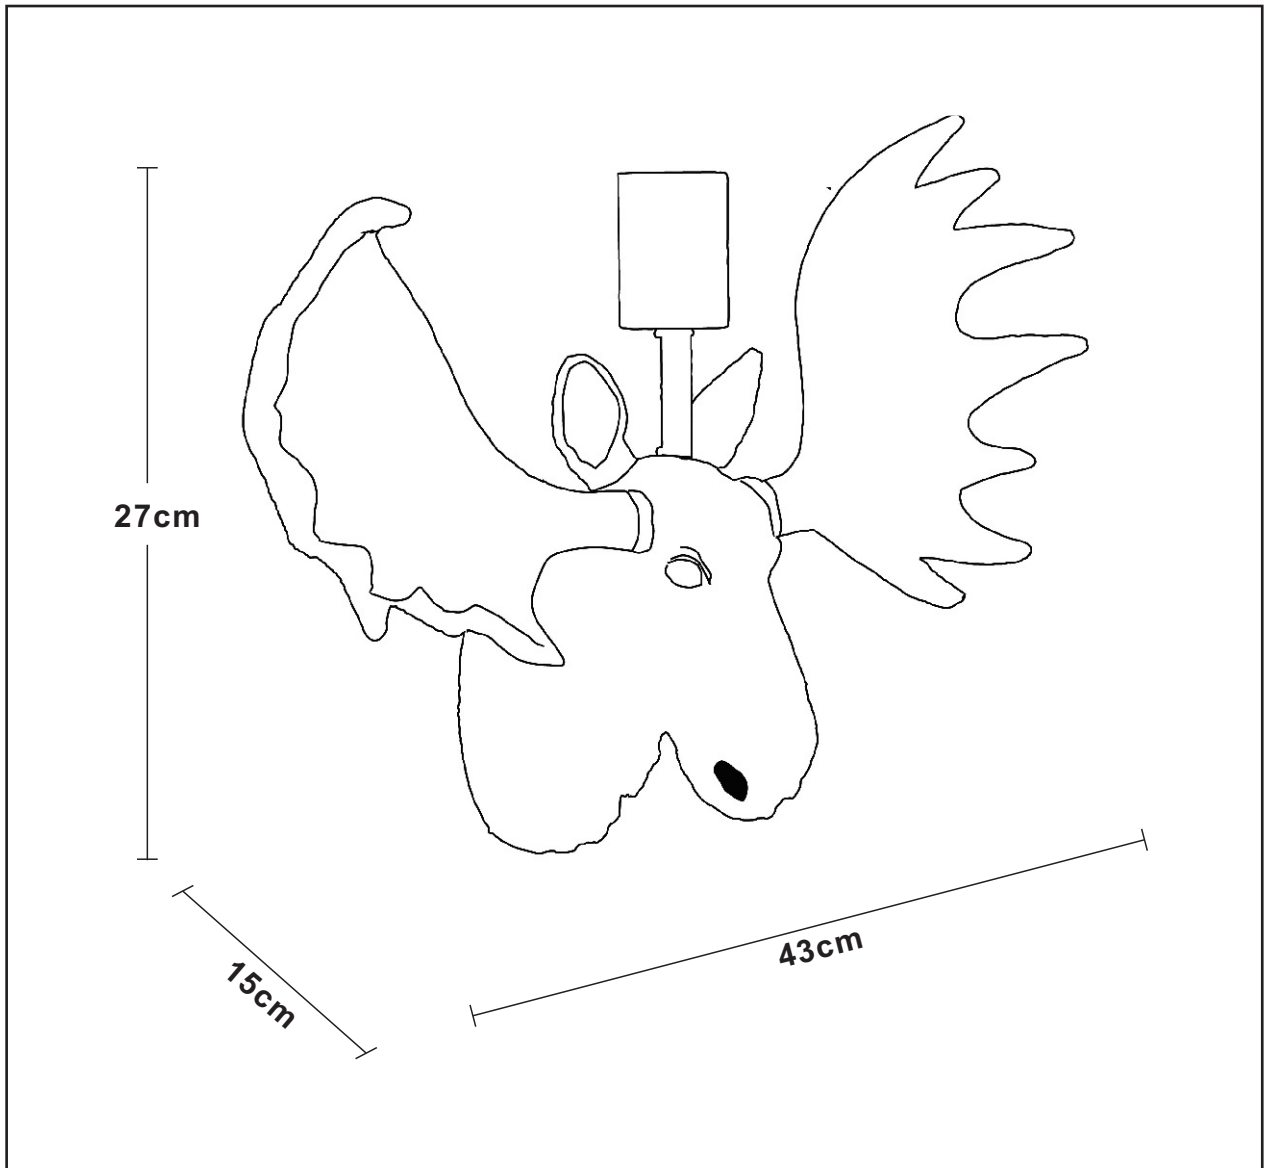

MOOSE

item number : 47209/01/30
47209/01/31

EAN code : 5411212470249
5411212470256

For more specifications, dimensions please visit
www.lucide.com