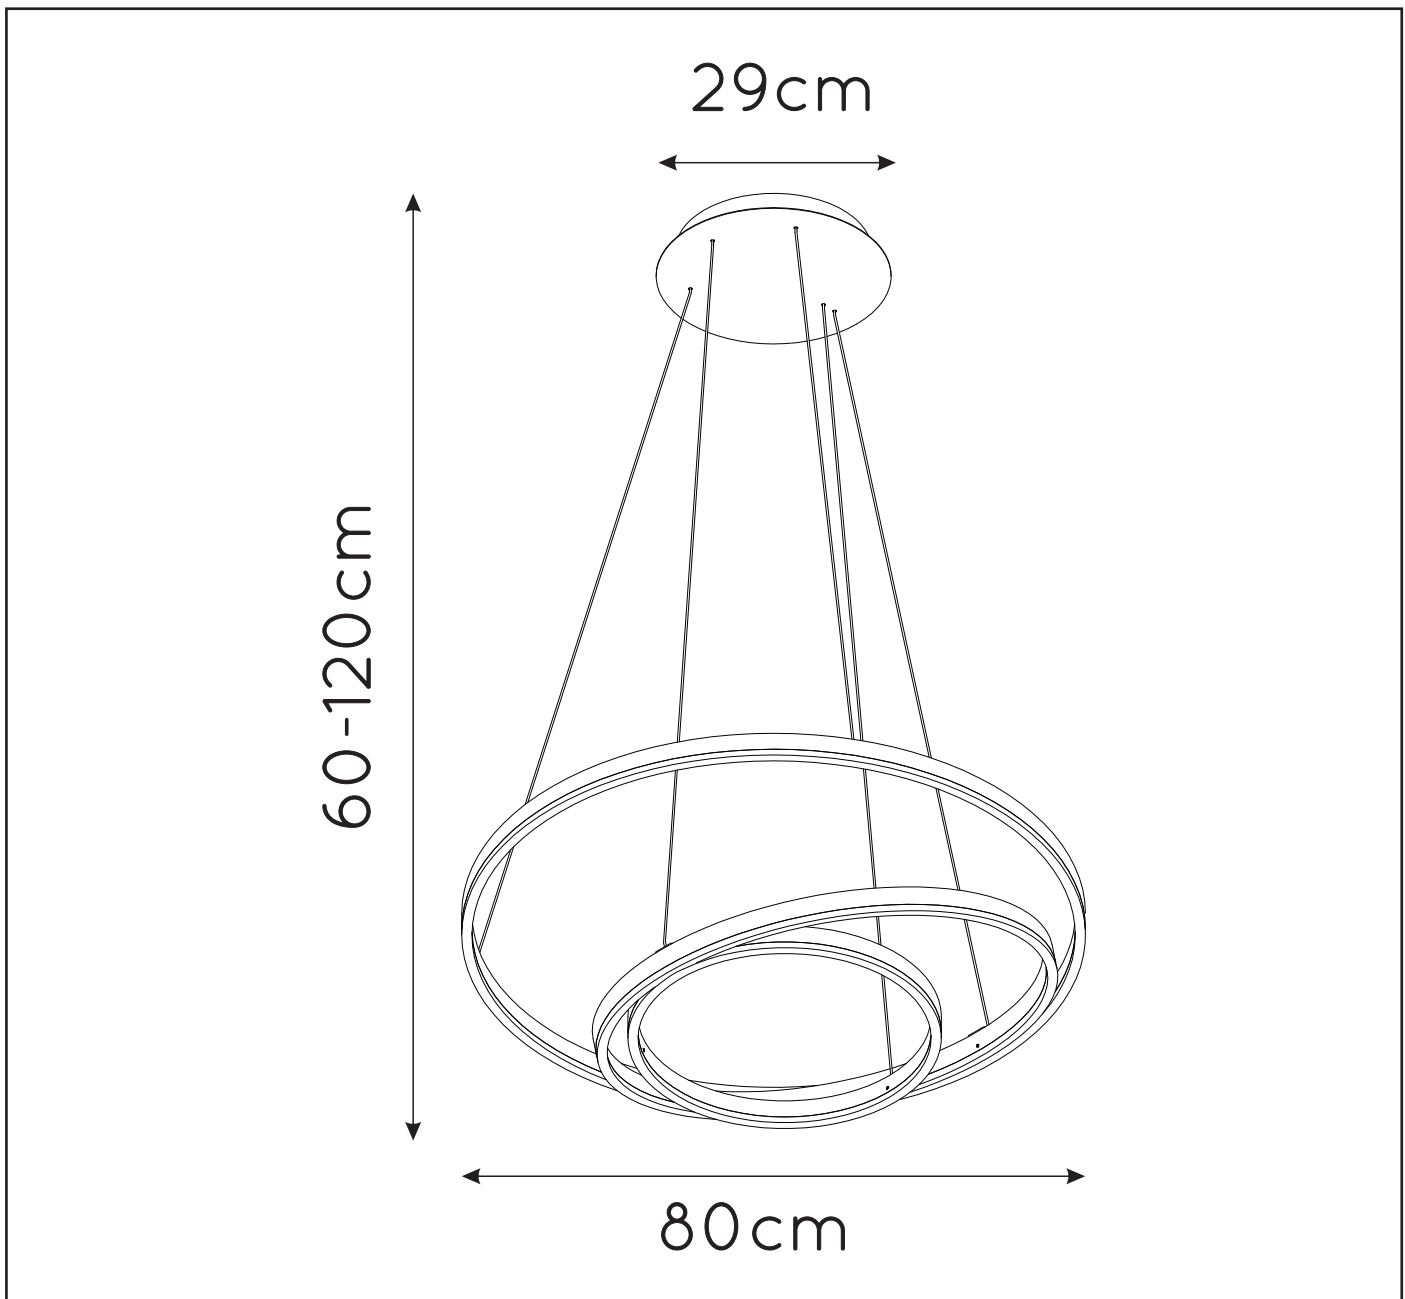

TRINITI

Item number:46402/99/31
EAN code:5411212460721

For more specifications of this product please visit
www.lucide.com