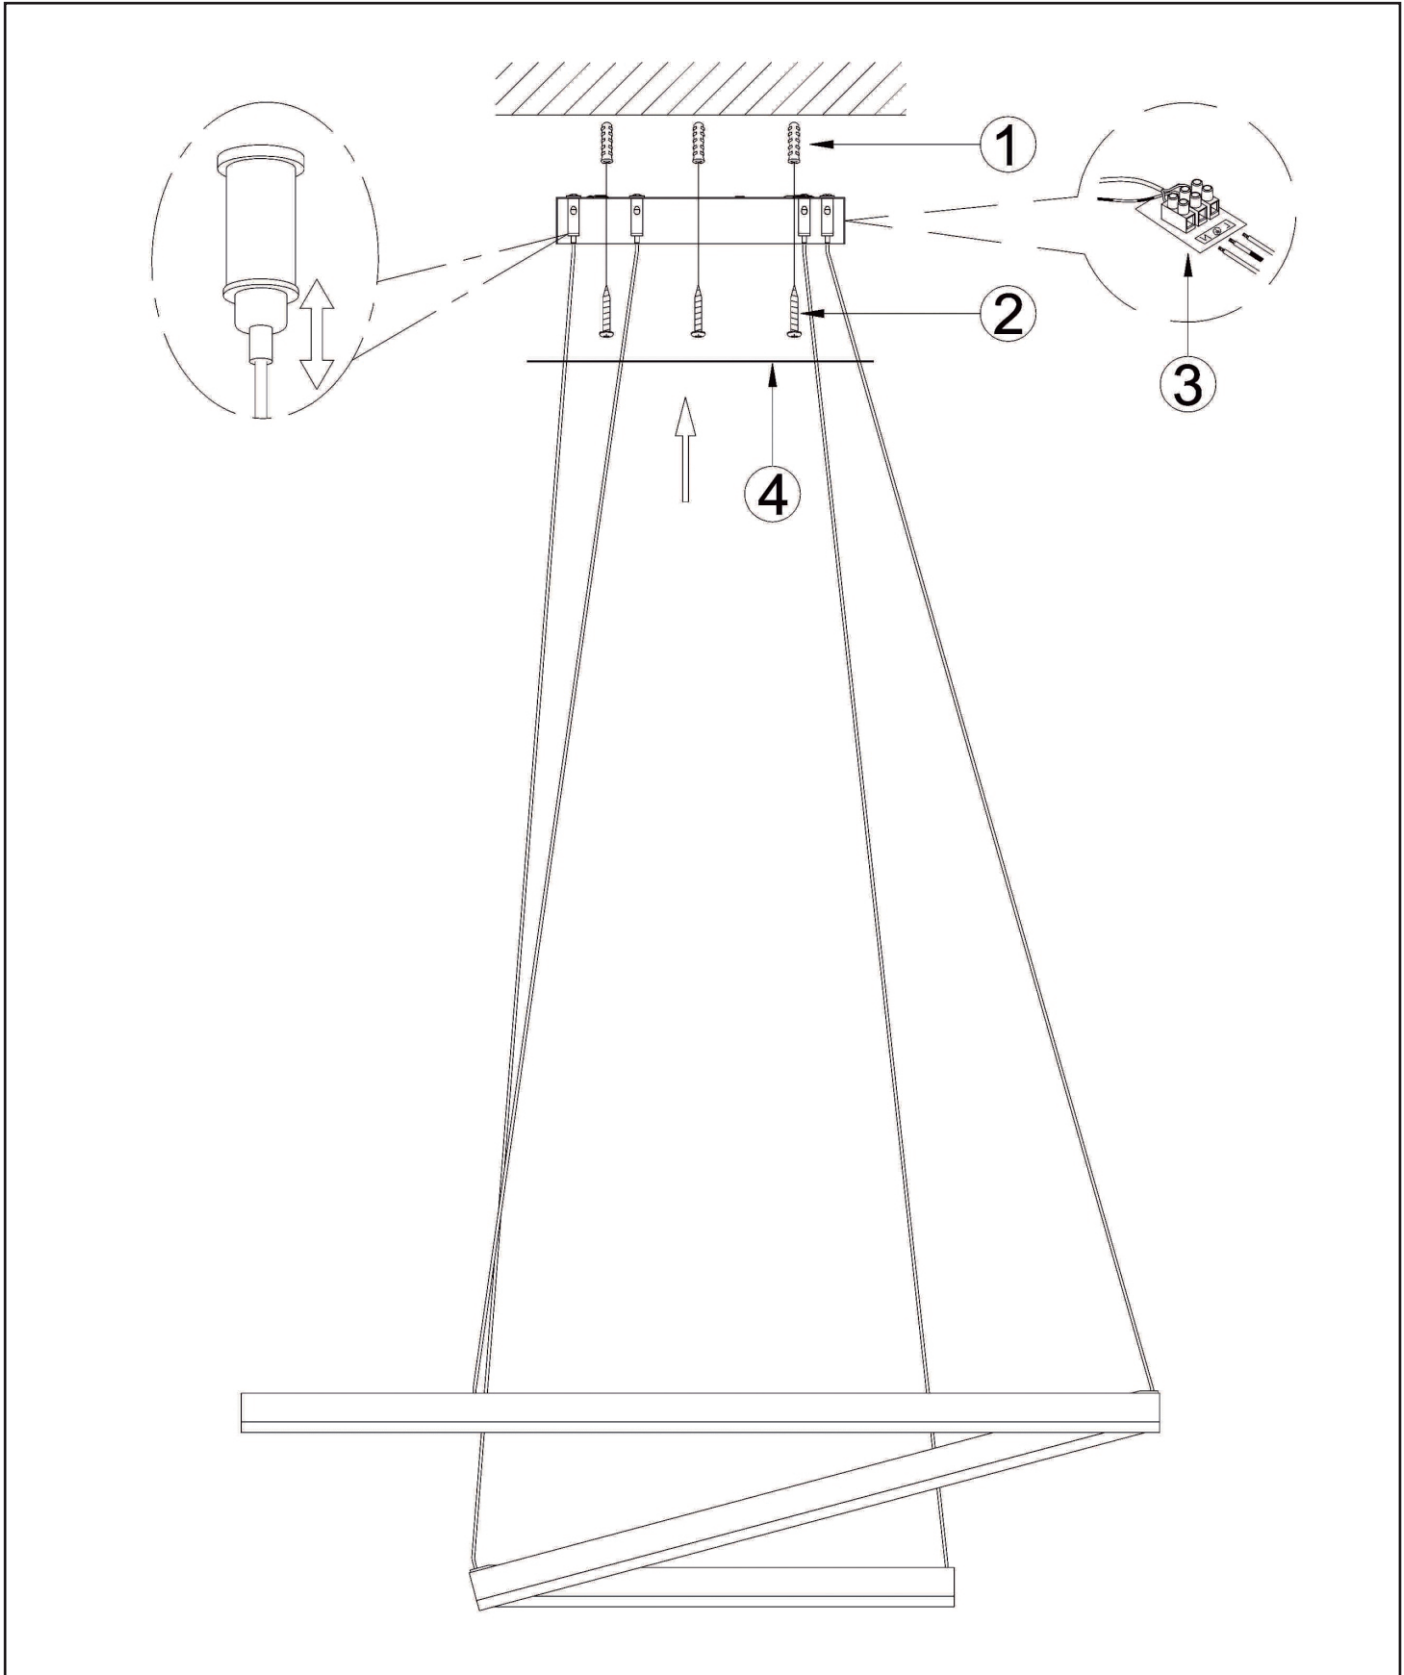

Dit product bevat een lichtbron van energie-efficiëntieklasse G.
Ce produit contient une source lumineuse de classe énergétique G.
This product contains a light source of energy efficiency class G.
Dieses Produkt enthält eine Lichtquelle der Energieeffizienzklasse G.
Ten produkt zawiera źródło światła o klasie efektywności energetycznej G.