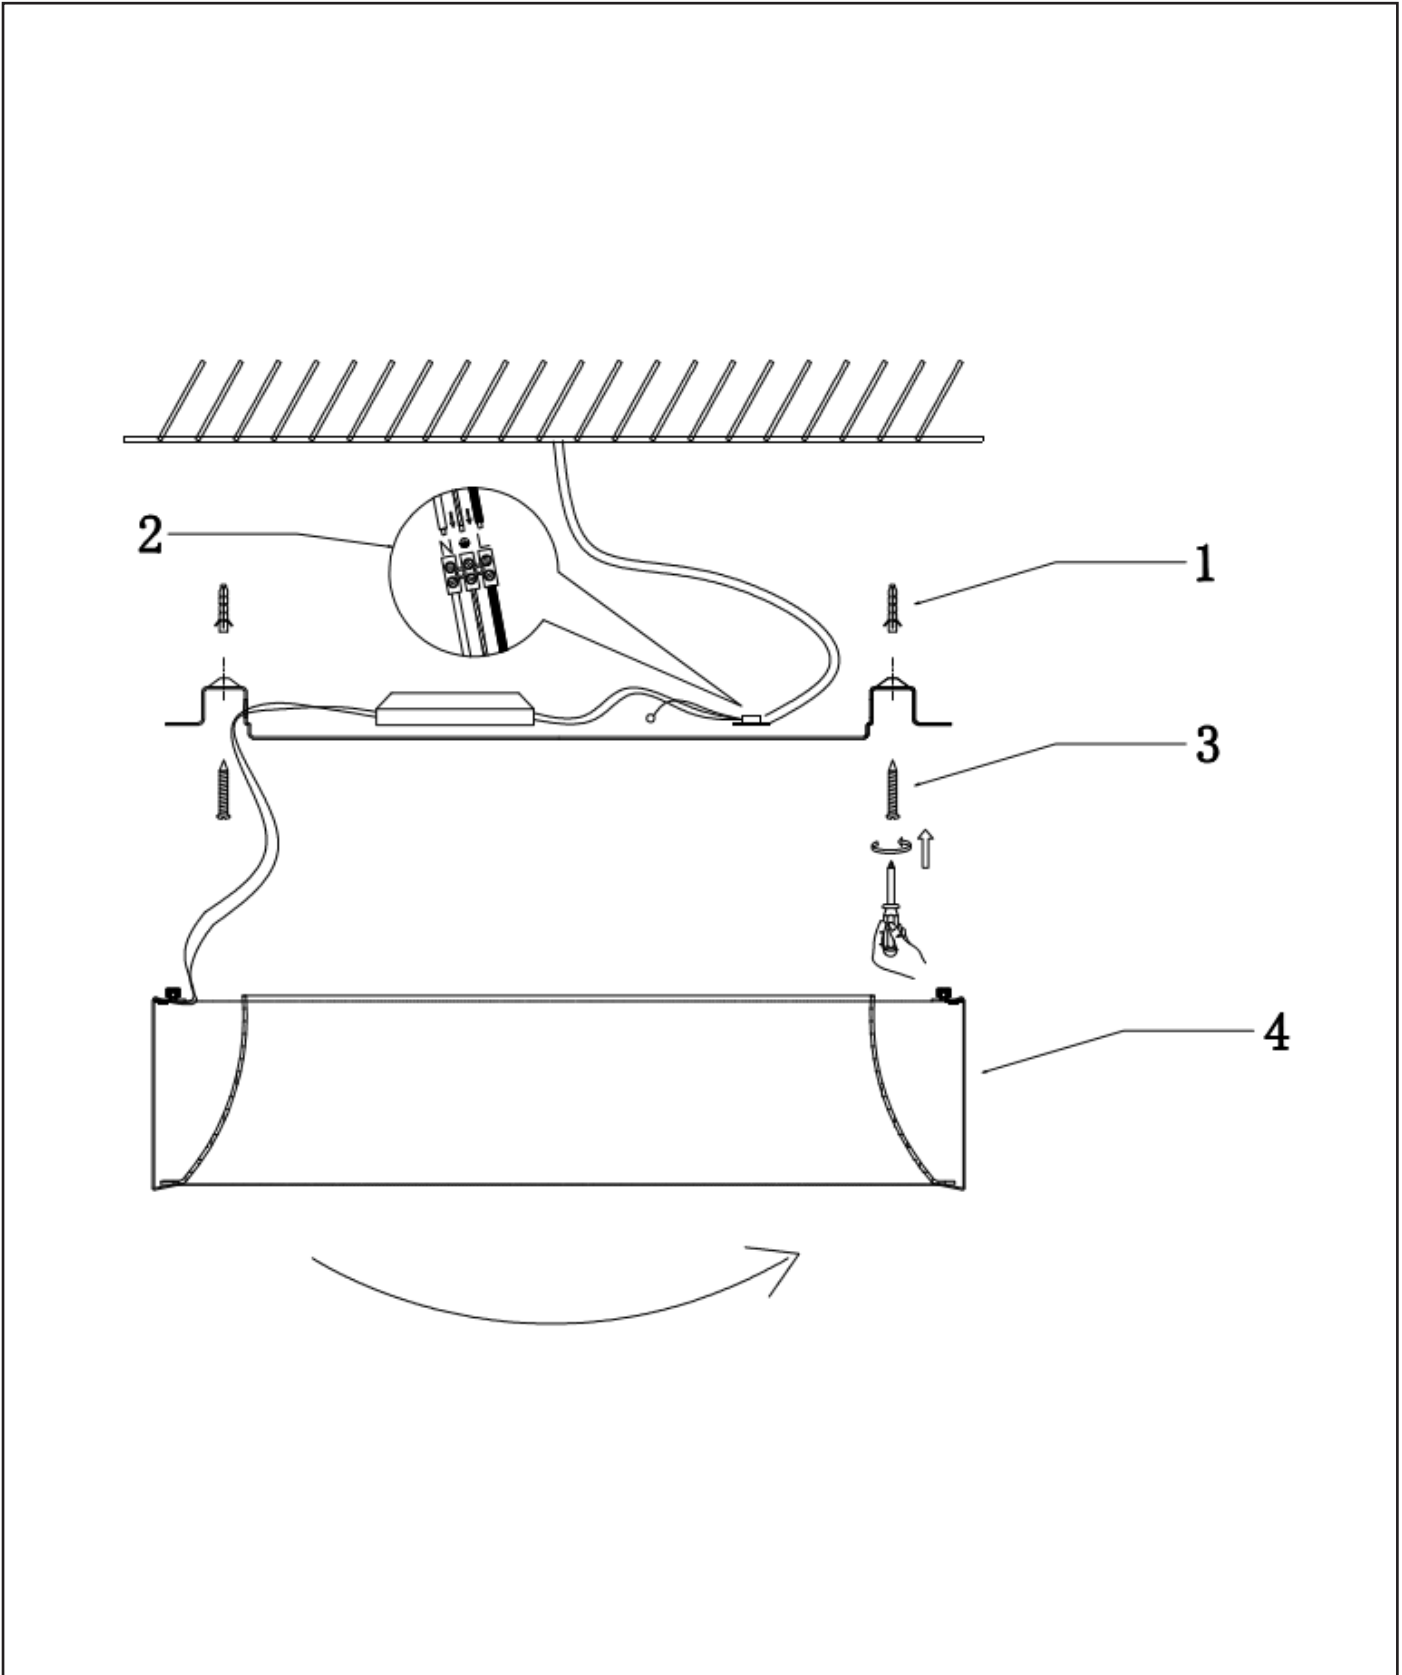

www.lucide.com

LUCIDE

TECHNICAL DRAWING & DIMENSIONS

TALOWE

Item number:46100/32/31

EAN code:5411212460233

For more specifications of this product please visit

www.lucide.com