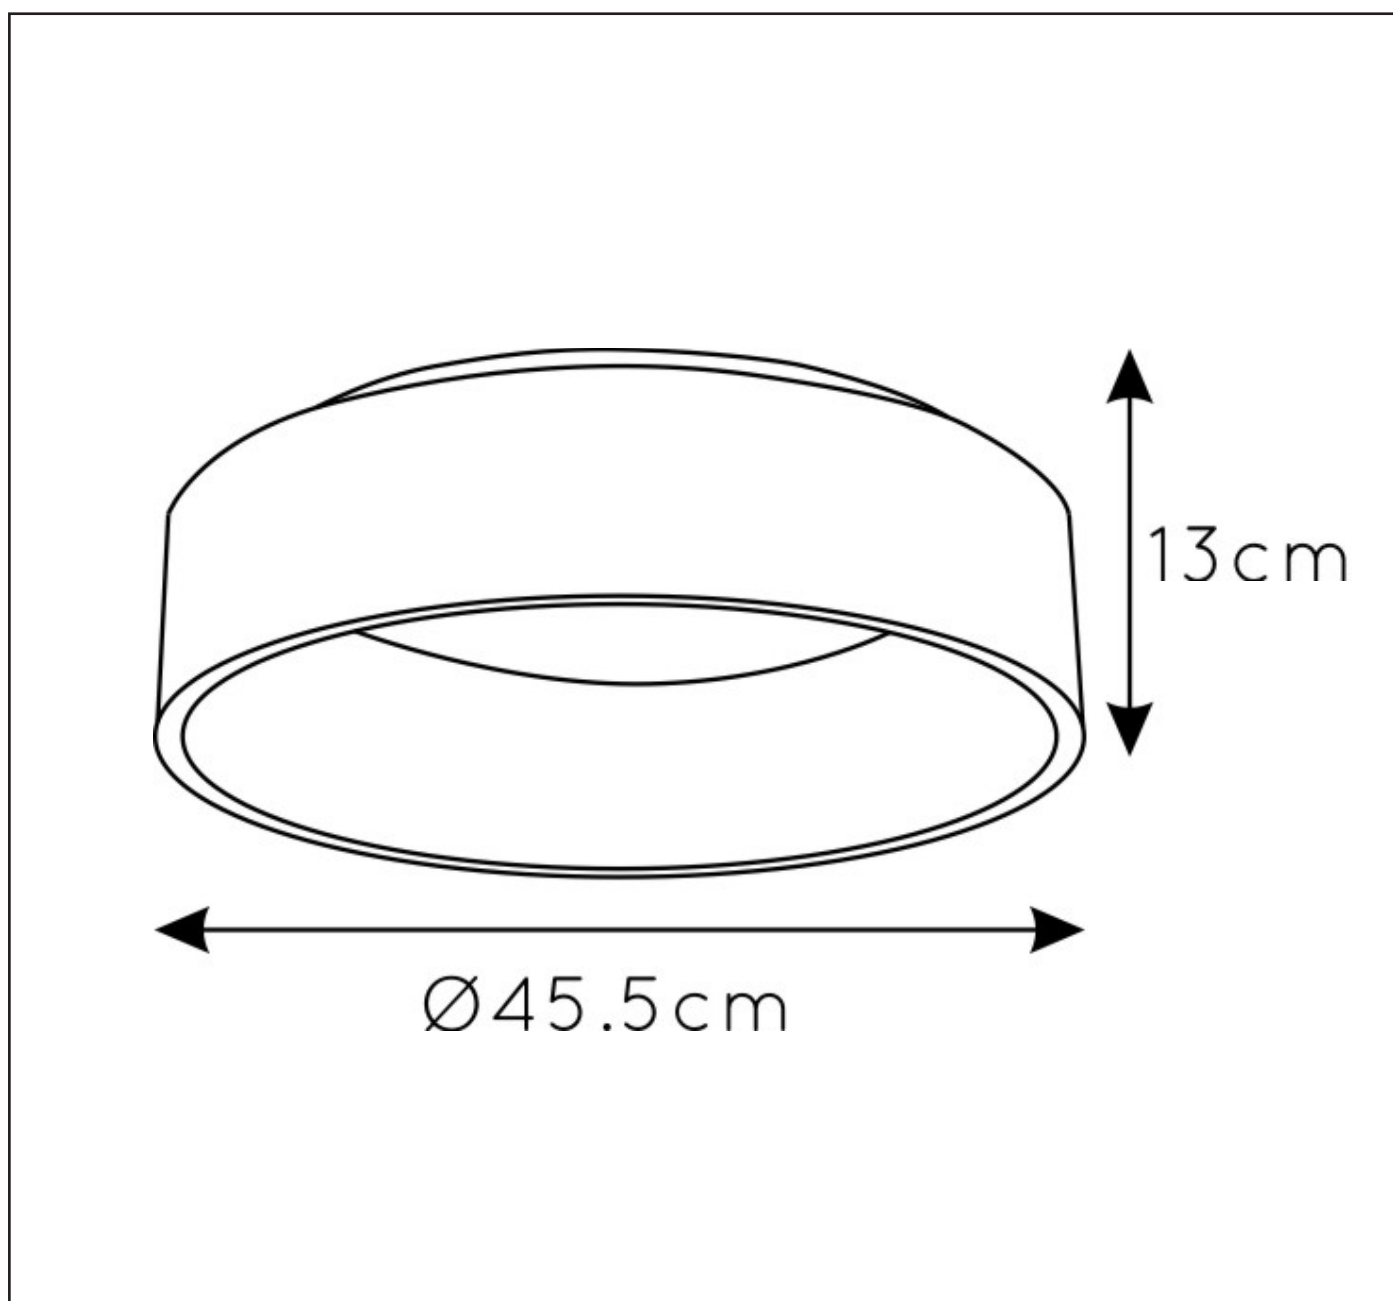

item number:46100/32/31

EAN code:5411212460233

TALOWE

General

Dimensions LxWxH: Ø45.5x13cm

Height minimum:-

Height maximum: 13cm

Dimensions shade LxWxH: Ø45.5x13cm

Main material: Aluminium

Ceiling rose material: Aluminium

Color: White + Acrylic

Style: Modern

Shape : Round

Weight : 1.98 kg

Warranty : 3 years

Product specifications

www.lucide.com

LUCIDE

TECHNICAL DRAWING & DIMENSIONS

TALOWE

Item number:46100/32/31

EAN code:5411212460233

For more specifications of this product please visit

www.lucide.com