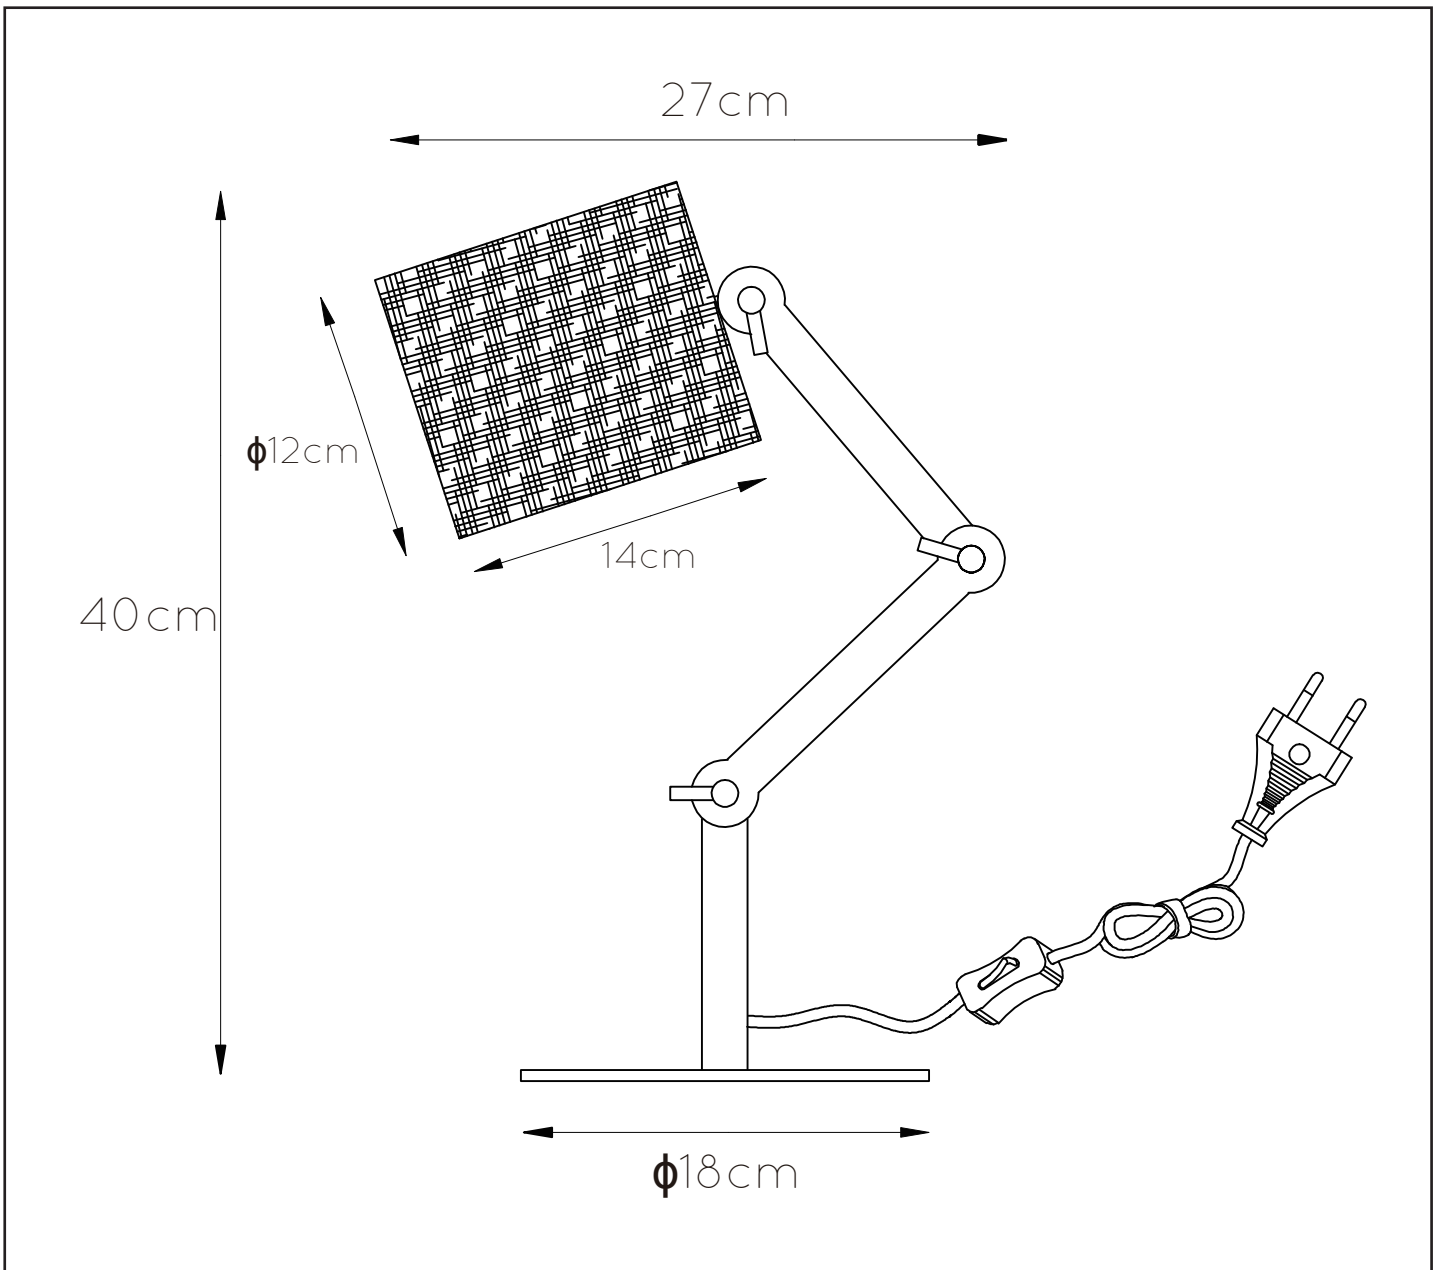

TAMPA

Item number : 45592/81/30

EAN code : 5411212451408

For more specifications, dimensions please visit

www.lucide.com