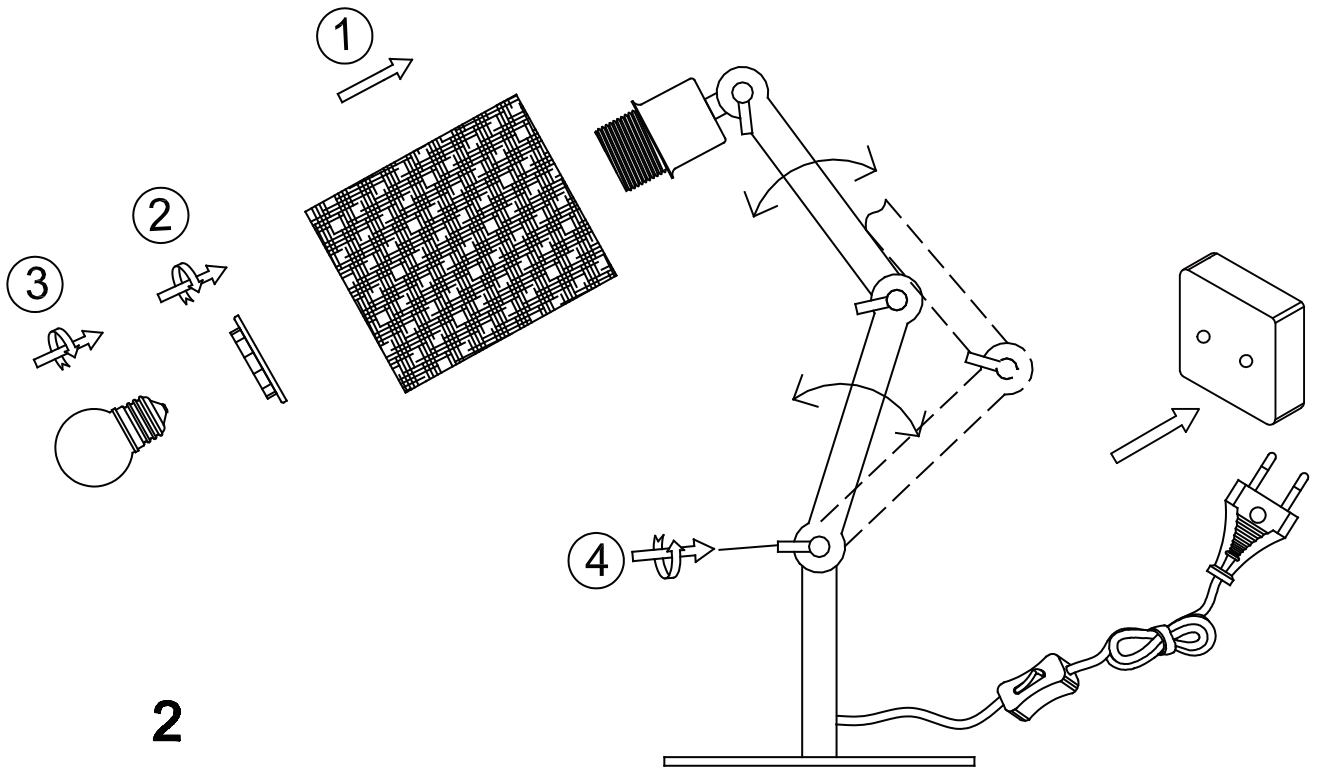

Height minimum : 38cm

Height maximum : 53cm

Dimensions shade LxWxH : 12 cm x 12 cm x 14cm

Main material : Metal&linen

Ceiling rose material : -

Color : Matt black ,black linen

Style : Cottage

Shape : Cylinder

For more specifications, dimensions please visit

www.lucide.com

LUCIDE

INSTALLATION DRAWING SPECIFICATIONS

1

2