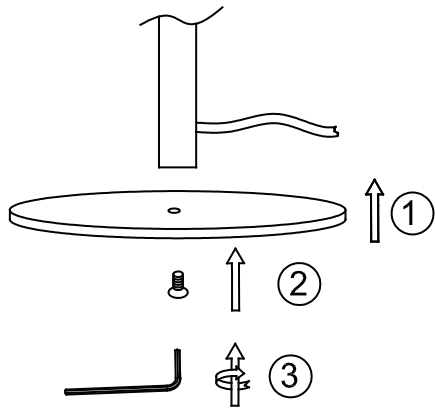

Height minimum : 38cm

Height maximum : 53cm

Dimensions shade LxWxH : 12 cm x 12 cm x 14cm

Main material : Metal&linen

Ceiling rose material : -

Color : Matt black ,black linen

Style : Cottage

Shape : Cylinder

Weight : 1.75kg

Warranty : 2 years

Product specifications

Dimmable : No

Light direction : Around (Diffuse)

Adjustable in height : Yes

(Before Installation)

Directional : Not Directional

Light source number : 1

Power requirements : 220-240V~50Hz

Bulb type maximum wattage : E27- max.40W

For more specifications of this product please visit

www.lucide.com

TAMPA

Item number : 45592/81/30

EAN code : 5411212451408

For more specifications, dimensions please visit

www.lucide.com

LUCIDE

INSTALLATION DRAWING SPECIFICATIONS

1

2