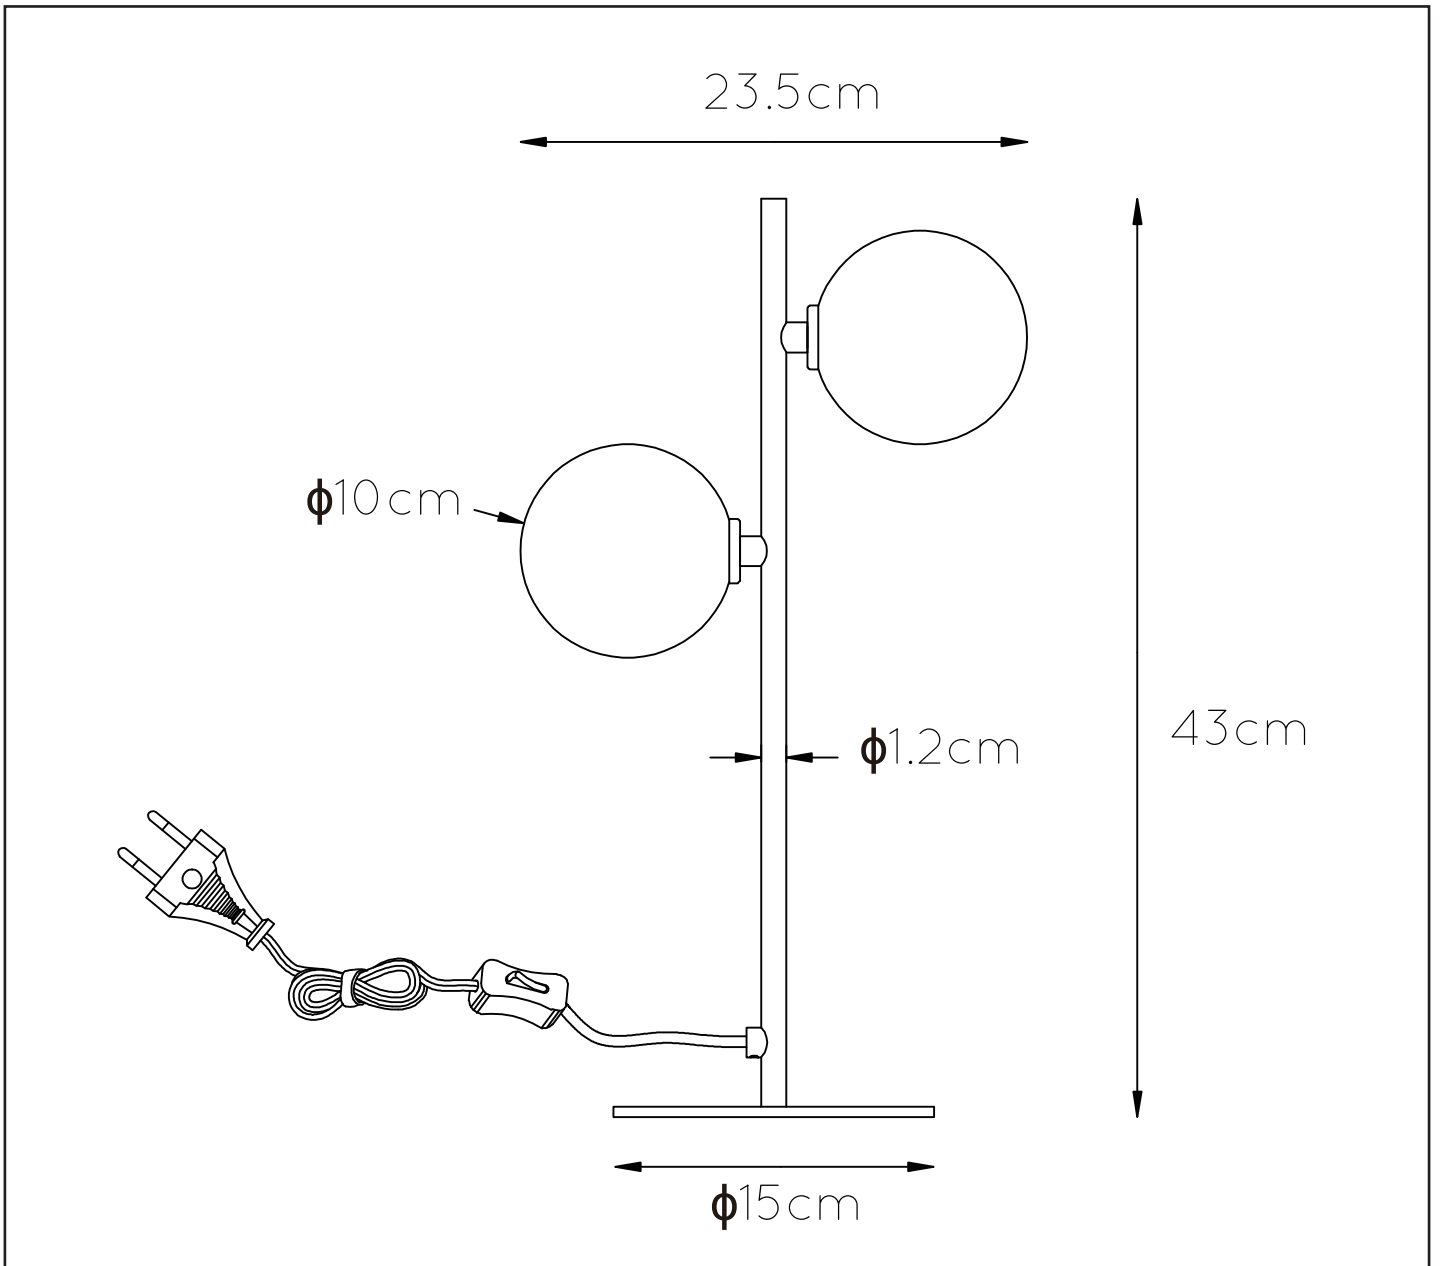

TYCHO

Item number : 45574/02/02
EAN code : 5411212450968

Item number : 45574/02/30
EAN code : 5411212450975

For more specifications, dimensions please visit
www.lucide.com